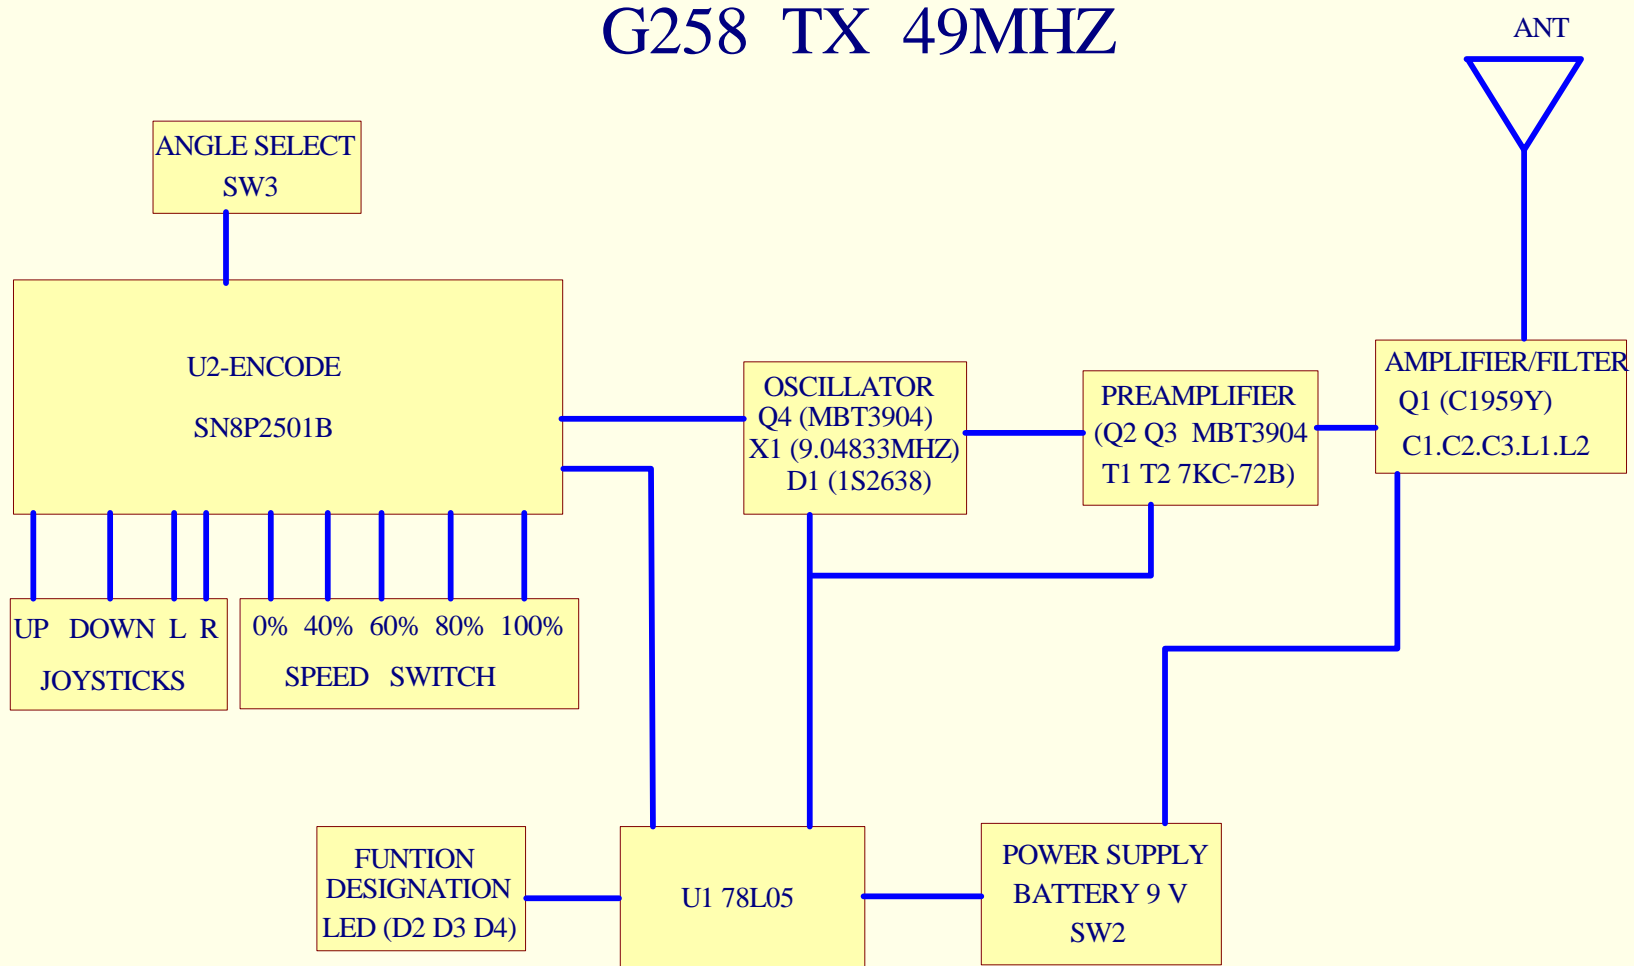

G258 TX 49MHZ

LUNG CHEONG

TITLE	G258-TX-49M	DESIGN	DRAWING	APPROVED	SHEET
FUNCTION	飞机	ZZZ	ZZZ		1 OF 1
DWG NO	G258 TX BLOCK DIAGRAM-1.0				