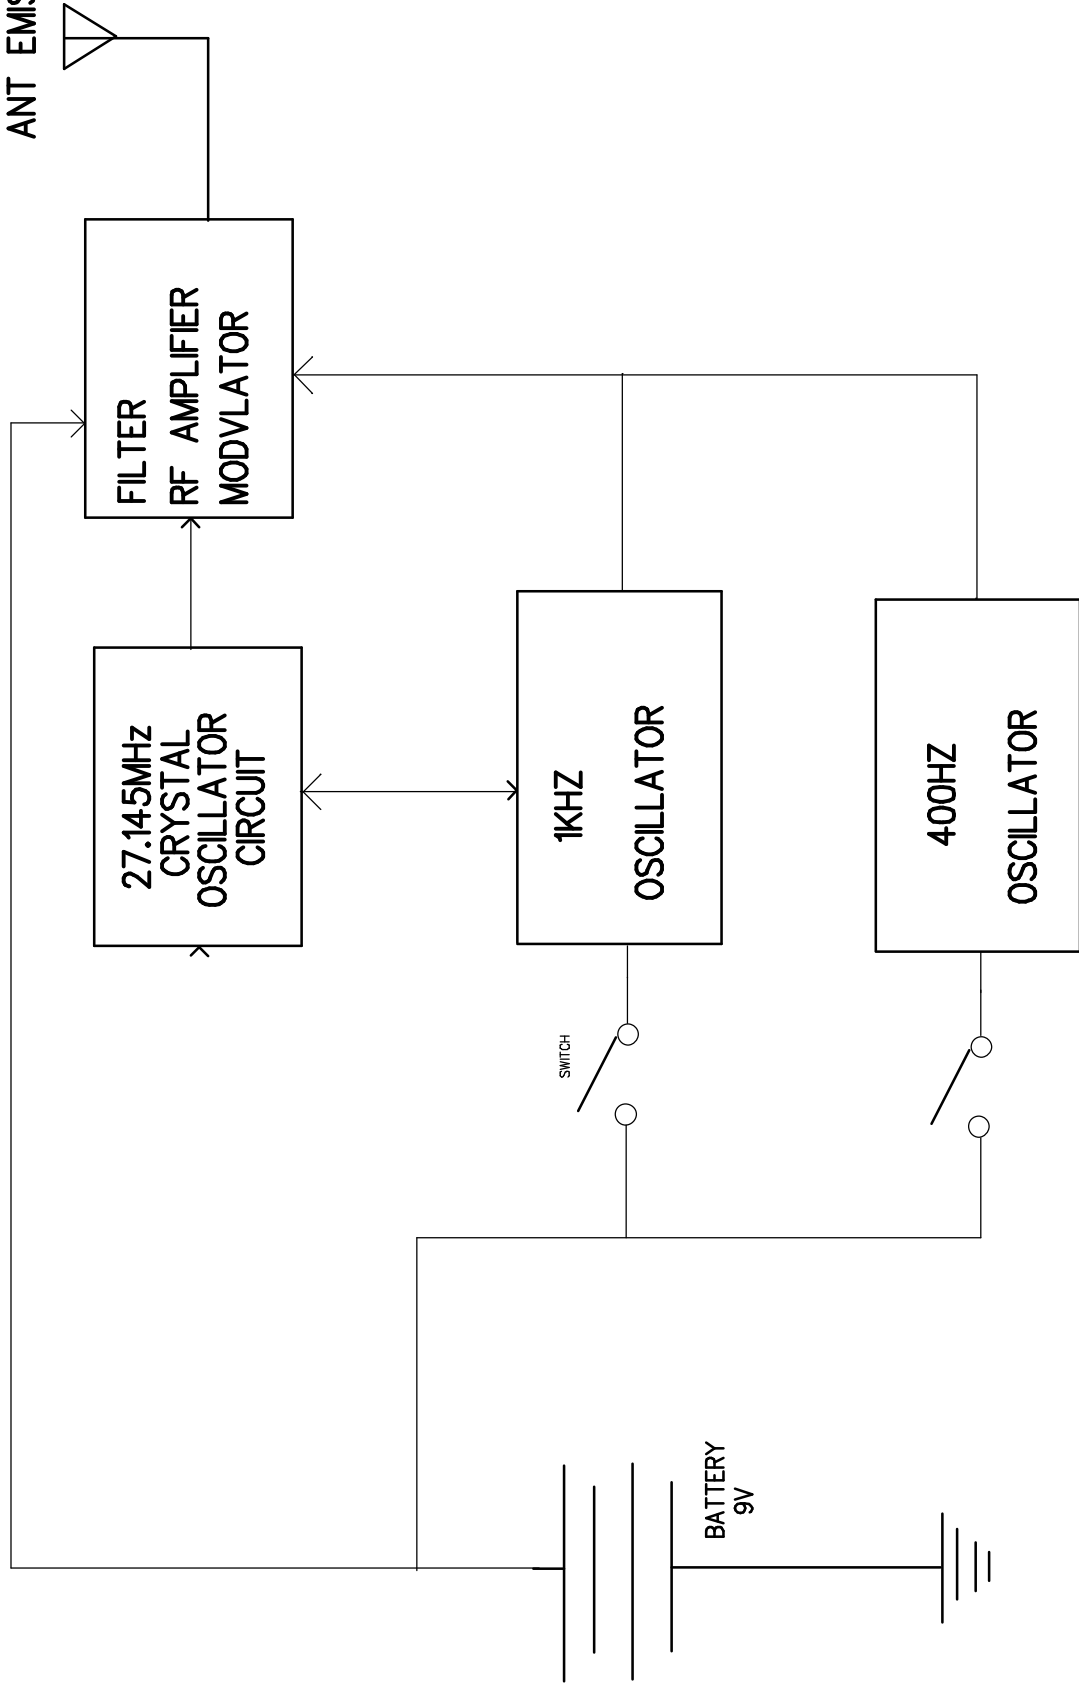

ANT EMISSION

LUNG CHEONG		TITLE:	710420 go go police car	DESIGN BY:	SHUN HUI XIONG	DRAWING BY:	J Q LUO	APPROVED BY:		SHEET:	1 of 1
		FUNCTION:	FULL FUNCTION								
		DWG NO:	20-E0030100G2								