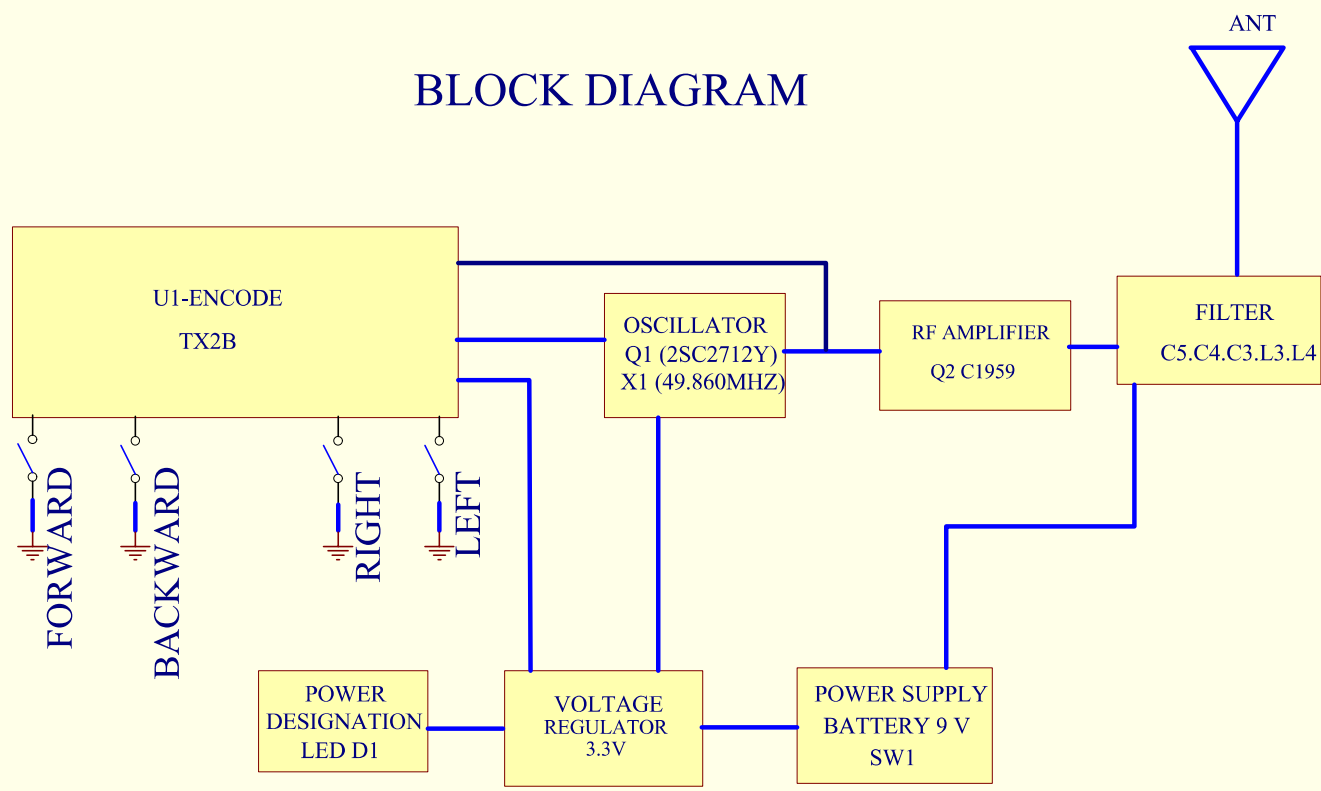

BLOCK DIAGRAM

LUNG CHEONG

| | | | | | | | |
|----------|-------------|--------|--------|---------|--------|----------|--------|
| TITLE | K122 49M TX | DESIGN | YEYONG | DRAWING | YEYONG | APPROVED | SHEET |
| FUNCTION | RC BOAT | | | | | | 1 OF 1 |
| DWG NO | | | | | | | |