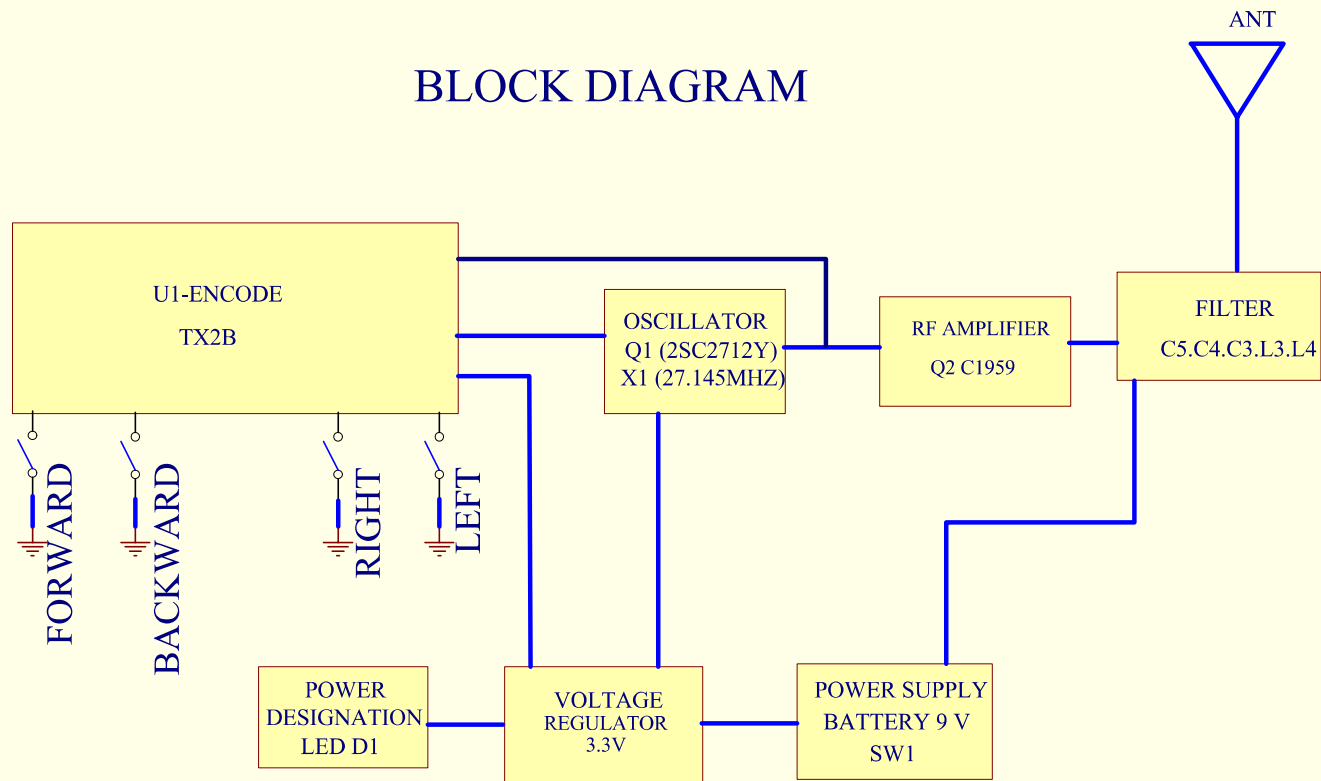

BLOCK DIAGRAM

LUNG CHEONG

TITLE	K122 27M TX	DESIGN	YEYONG	DRAWING	YEYONG	APPROVED	SHEET
FUNCTION	RC BOAT						1 OF 1
DWG NO							