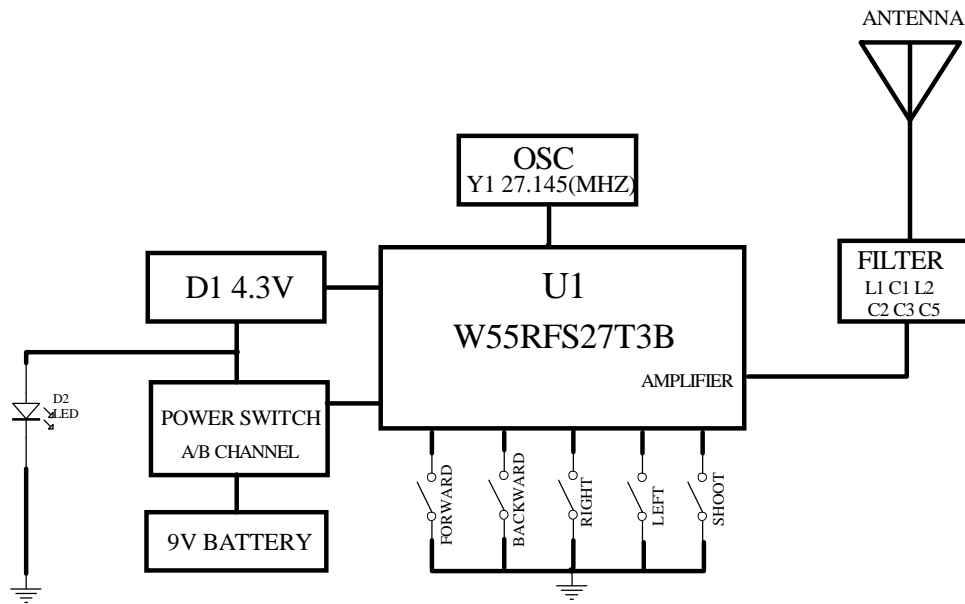

# G666 TX BLOCK DIAGRAM

**LUNG CHEONG**

TITLE	G666	DESIGN	DRAWING	APPROVED	SHEET
FUNCTION	TX 27MHZ	YEYONG			1 OF 1
DWG NO					