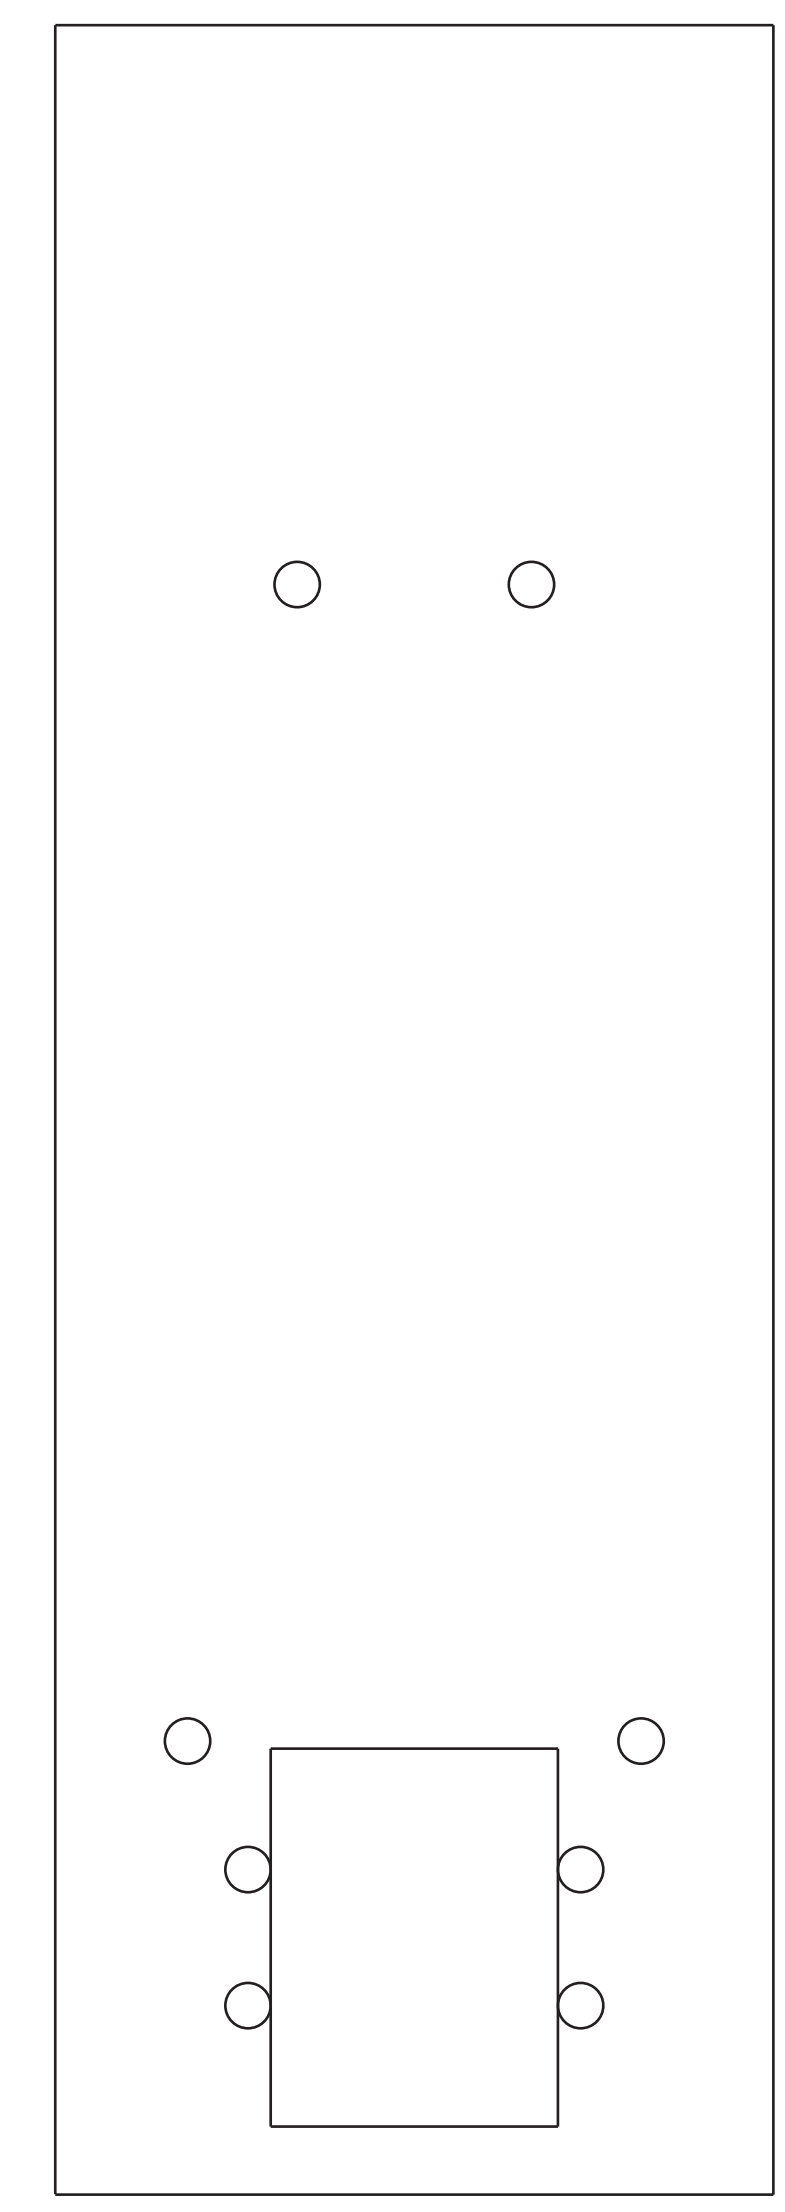

Size of Window Box: 304.8(L) x 254(D) x 222.2(H)mm
 Size of Window Box: 12"(L) x 10"(D) x 8.784"(H)inch
 Material: 250gsm CCNB + A9 Flute paper(box & insert) with diecut
 Colour: CMYK
 Finishing: UV
 Window PET #8

Full Cut Crease Perforation

Flat Size: 862.8(L) x 982.4(H)mm

WINDOW BOX

WINDOW PET

visible area

INSERT

Flat Size: 795(L) x 527(H)mm

254