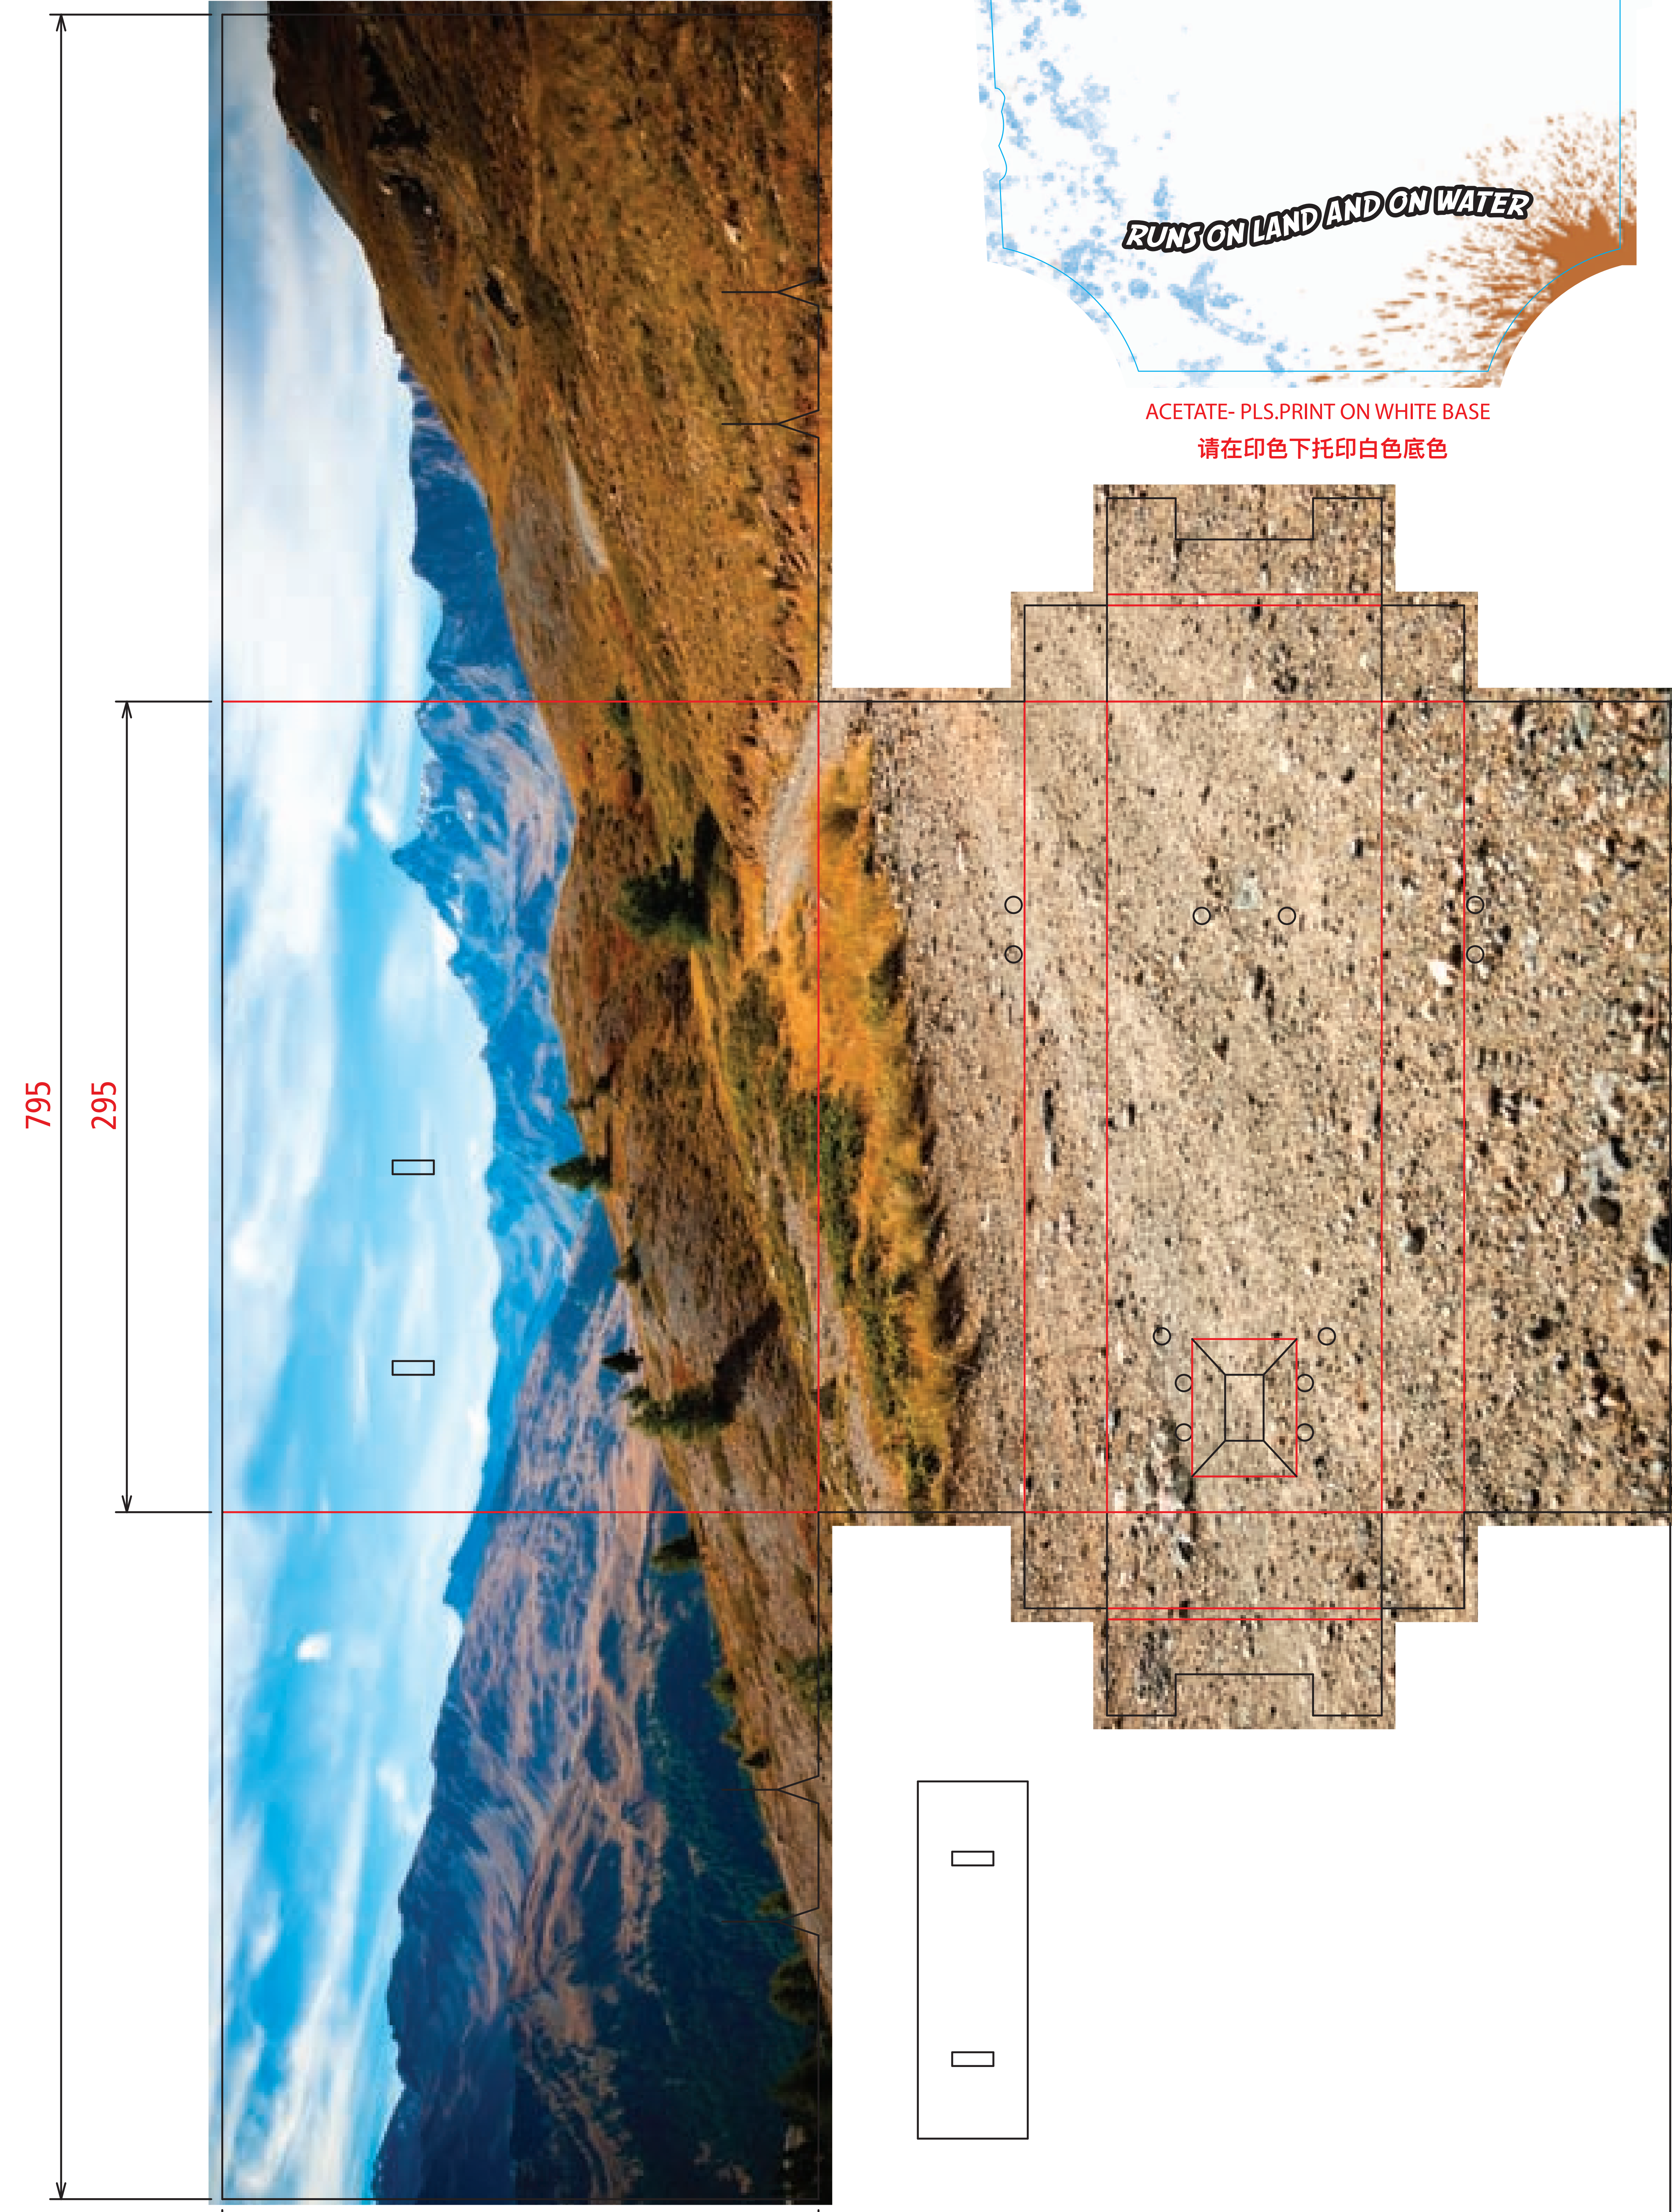

Size of Window Box: 304.8(L) x 254(D) x 222.2(H)mm
 Size of Window Box: 12"(L) x 10"(D) x 8.784"(H)inch
 Material: 250gsm CCNB + A9 Flute paper(box & insert) with diecut
 Colour: CMYK
 Finishing: UV
 Window PET #8

Full Cut Crease Perforation

Flat Size: 862.8(L) x 982.4(H)mm

WINDOW BOX

WINDOW PET

visible area

INSERT

Flat Size: 795(L) x 527(H)mm

254

222.2

982.4

304,8

862,8

217

527