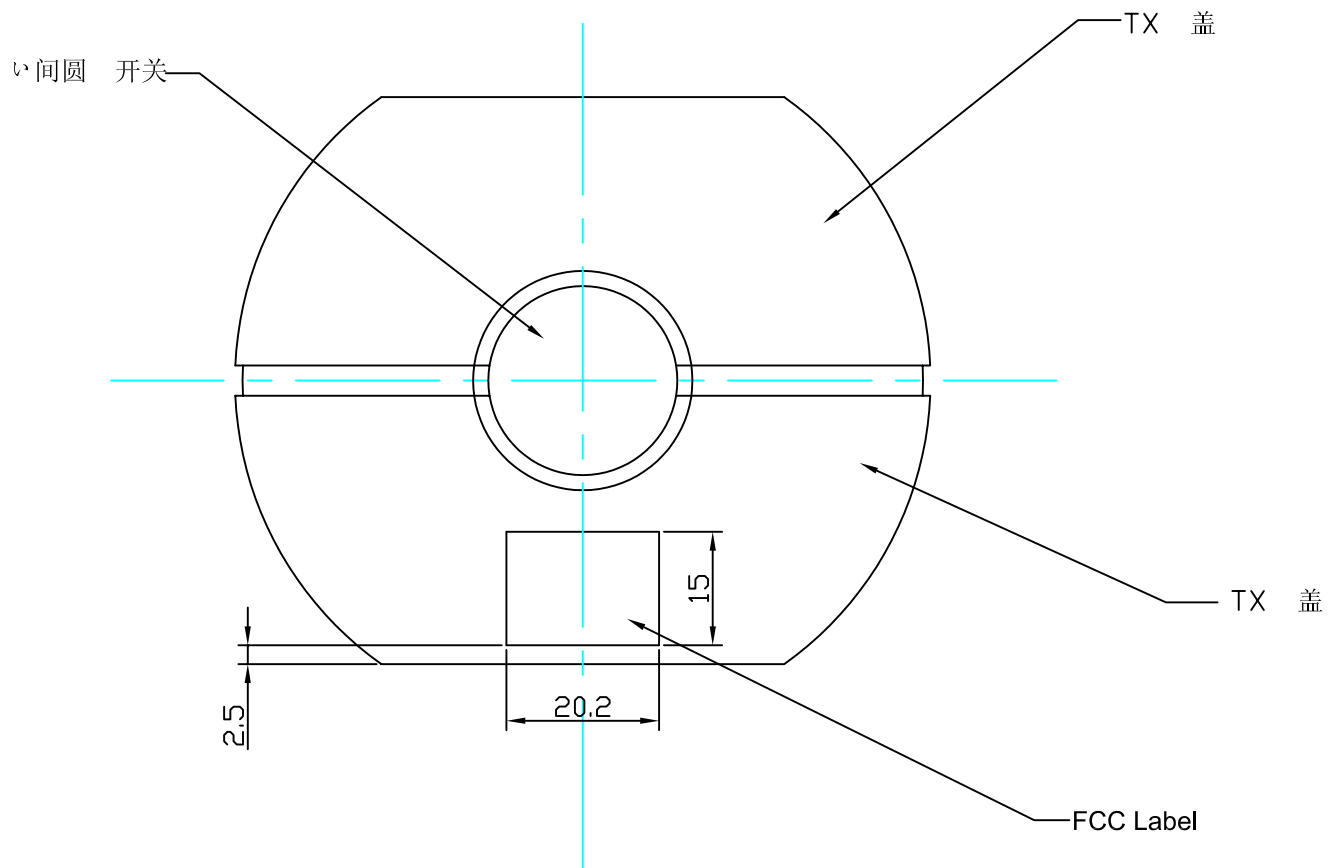

# FCC Label Location TX Unite

**FCC ID: QEA-MLSRC49T**

Made in China

This device complies with part 15 of the FCC Rules. Operation is subject to the following two conditions: (1) This device may not cause harmful interference, and (2) This device must accept any interference received, including interference that may cause undesired operation.

Size : 20MM X 15MM