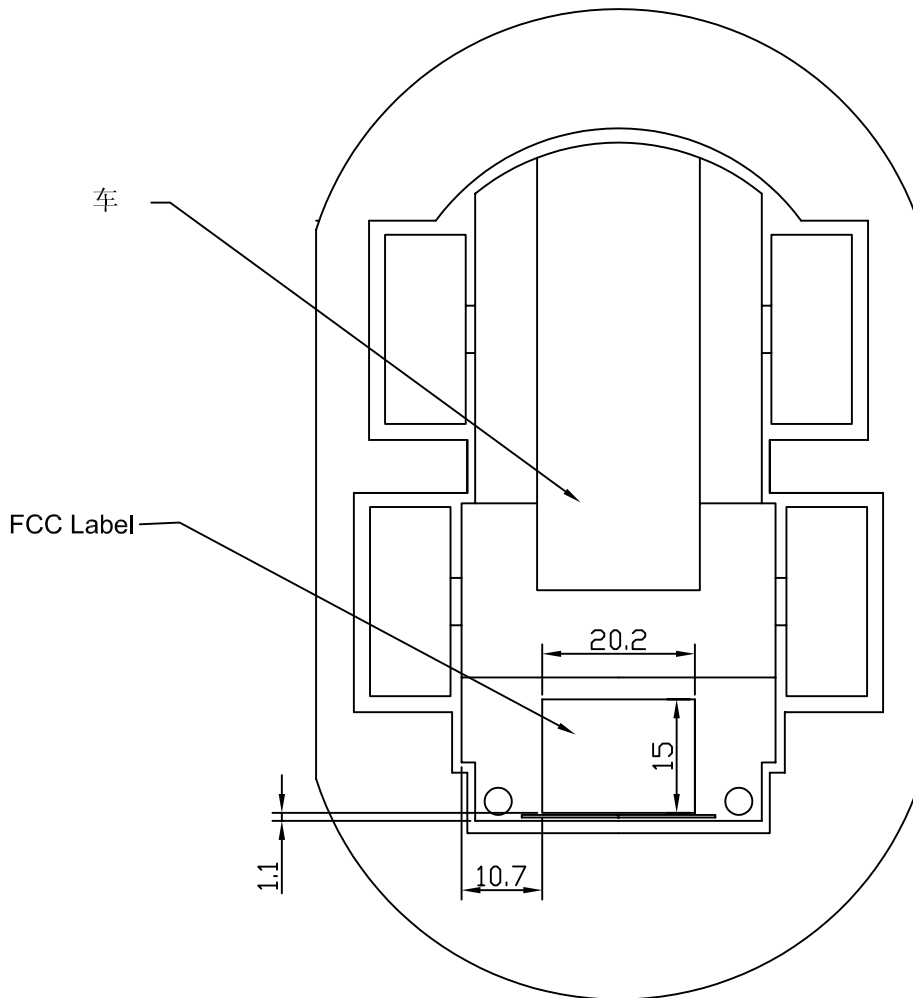

# FCC Label Location RX Unite

**FCC ID: QEA-MLSRC49R**

Made in China

This device complies with part 15 of the FCC Rules. Operation is subject to the following two conditions: (1) This device may not cause harmful interference, and (2) This device must accept any interference received, including interference that may cause undesired operation.

Size : 20MM X 15MM