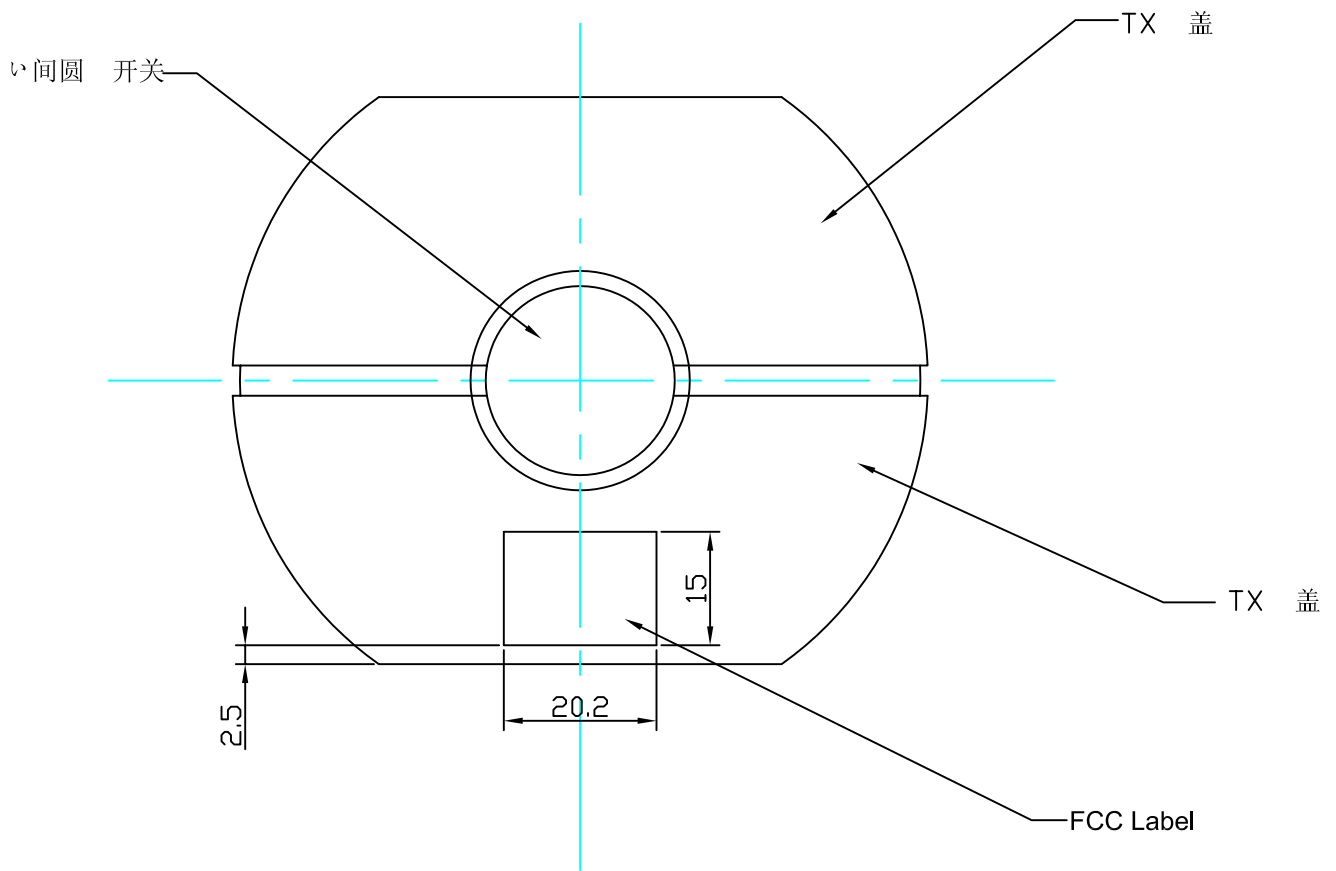

FCC Label Location TX Unite

FCC ID: QEA-MLSRC27T

Made in China

This device complies with part 15 of the FCC Rules. Operation is subject to the following two conditions: (1) This device may not cause harmful interference, and (2) This device must accept any interference received, including interference that may cause undesired operation.

Size : 20MM X 15MM