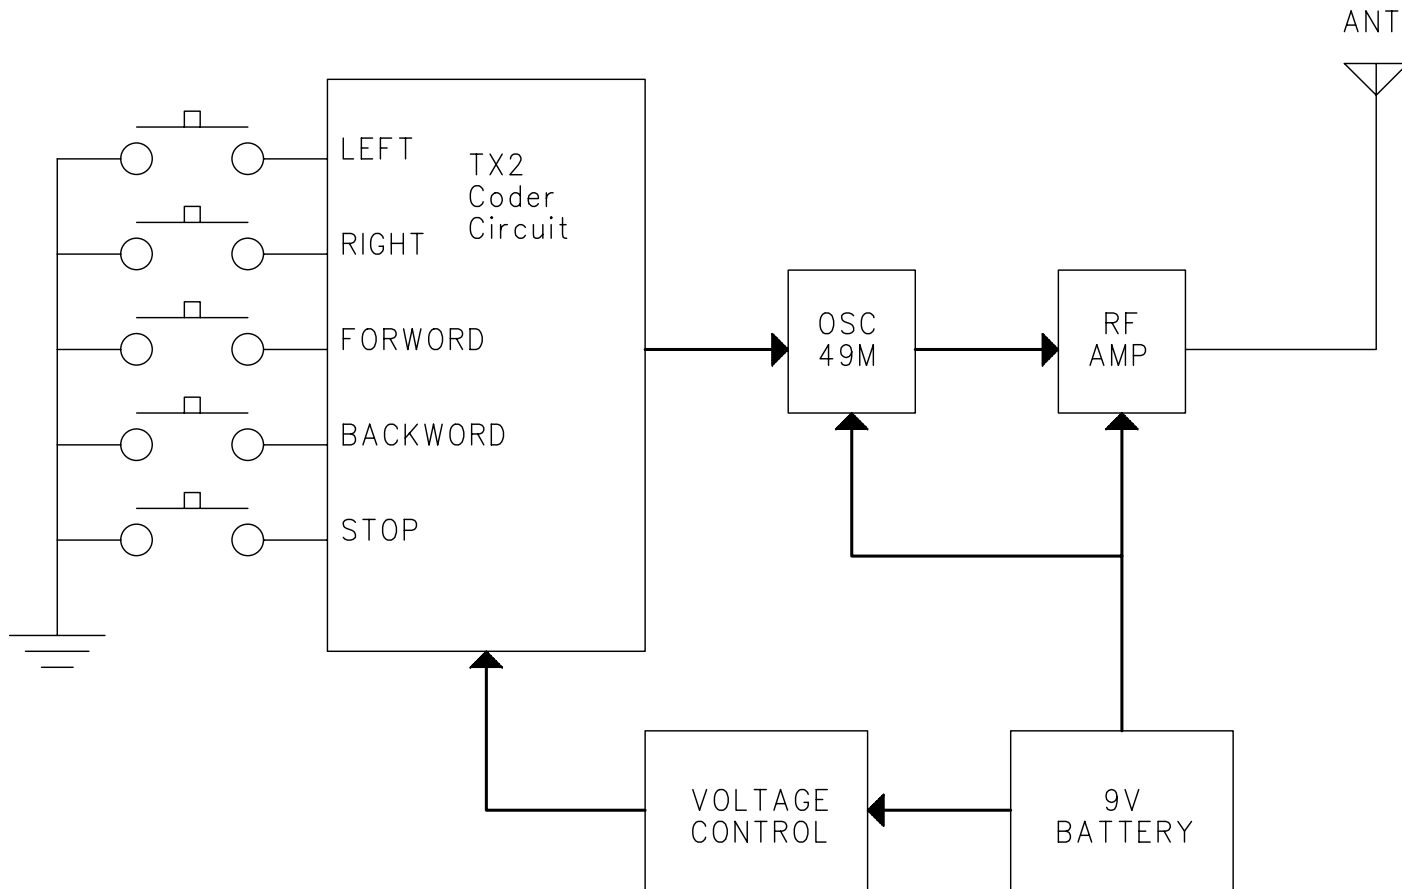

# C647 TX BLOCK DIAGRAM

LUNG CHEONG

TITLE:	C647 49M	DESIGN BY:	DRAWING BY:	APPROVED BY:	SHEET:
FUNCTION:	14"R/C PLANE		Liu Ji Hong		1 of 1
DWG NO:	DZ01-00C647-01		05-09-2003		