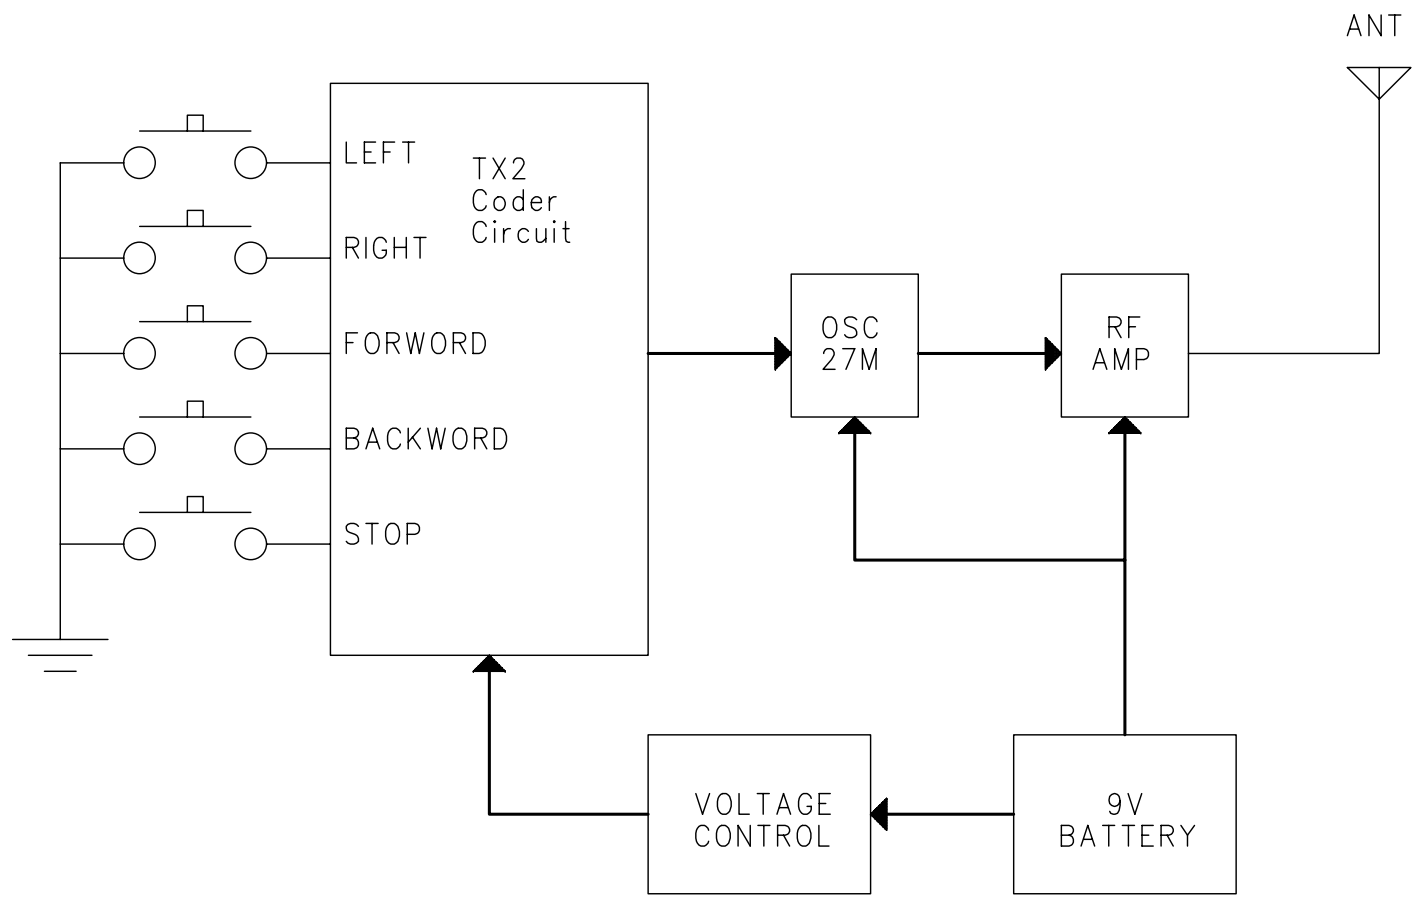

# C647 TX BLOCK DIAGRAM

LUNG CHEONG

TITLE:	C647	DESIGN BY:	DRAWING BY:	APPROVED BY:	SHEET:
FUNCTION:	14"R/C PLANE		Liu Ji Hong		1 of 1
DWG NO:	DZ01-00C647-01		05-09-2003		