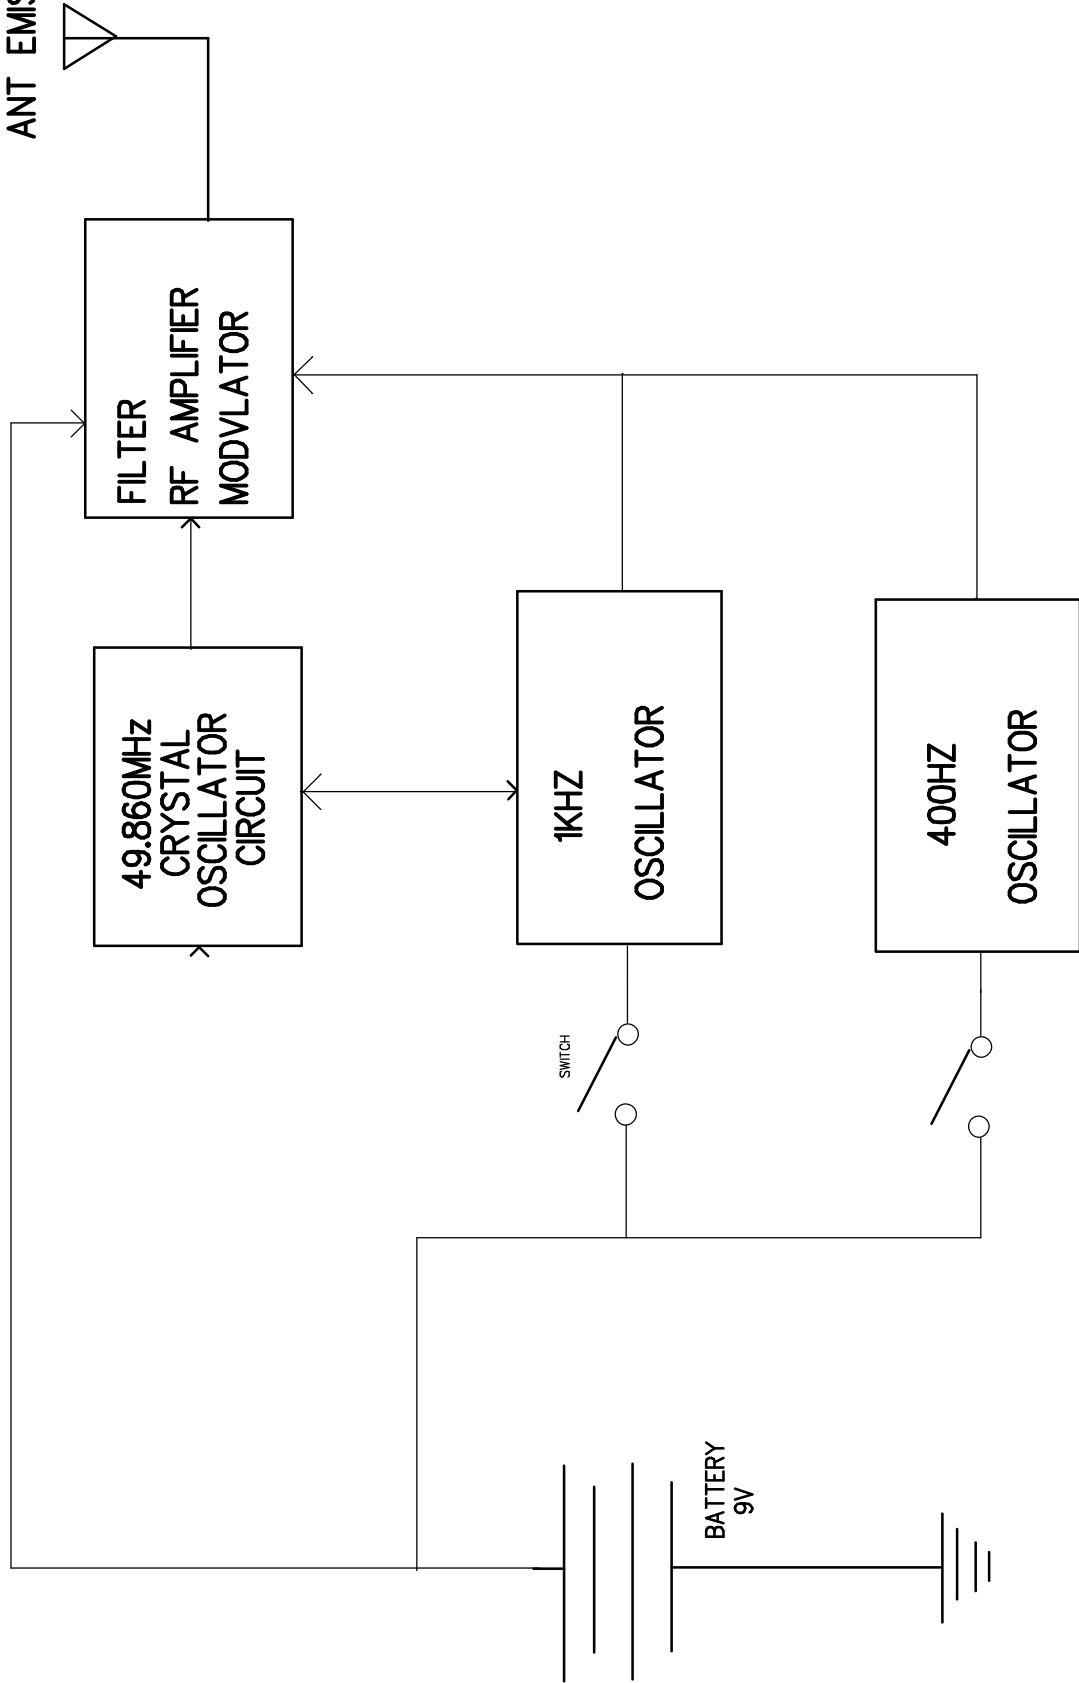

ANT EMISSION

LUNG CHEONG		TITLE:	710420 go go police car	DESIGN BY:	SHUN HUI XIONG	DRAWING BY:	J Q LUO	APPROVED BY:		SHEET:	1 of 1
		FUNCTION:	FULL FUNCTION								
		DWG NO:	20-E0030100G2								