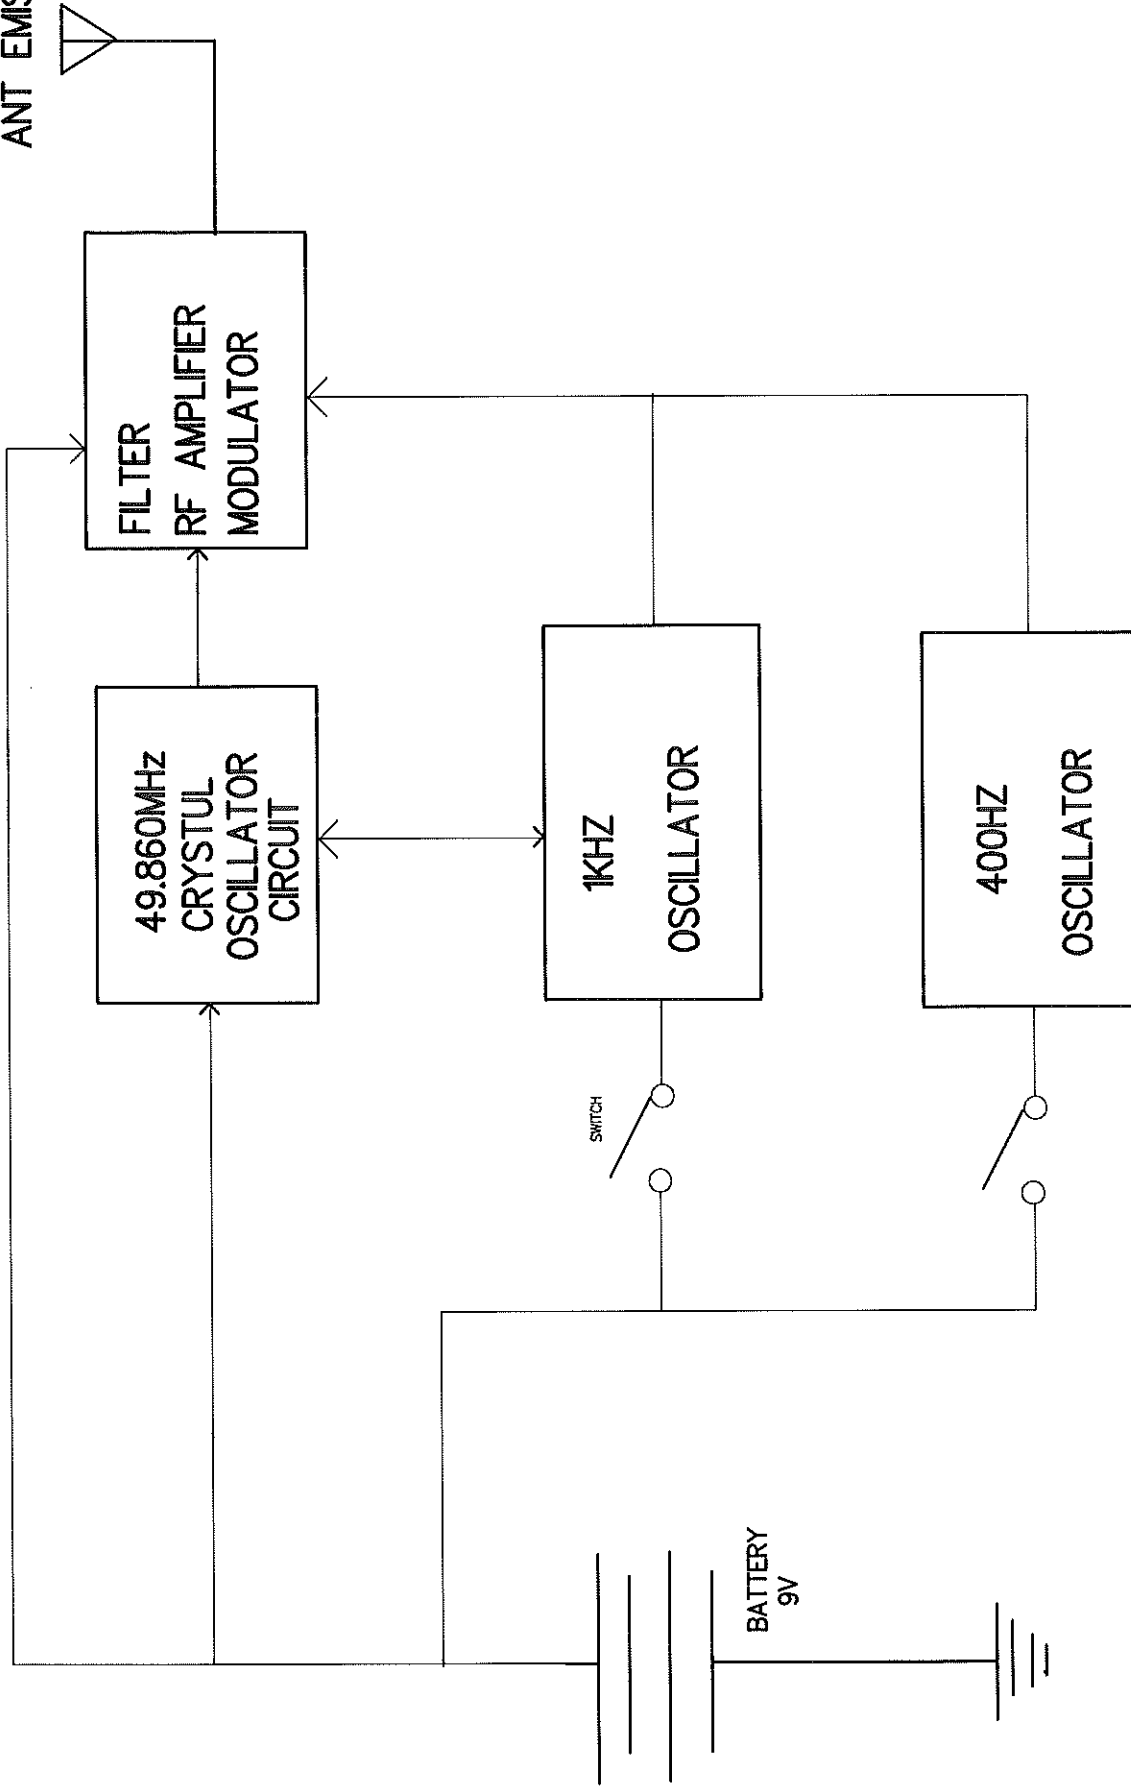

ANT EMISSION

| | | | | |
|-----------|-----------|----------------|--------------|--------|
| TITLE: | go go cdr | DESIGN BY: | APPROVED BY: | SHEET: |
| FUNCTION: | 49MHz | SHUN HUI XIONG | J Q LUO | 1 of 1 |

LUNG CHEONG