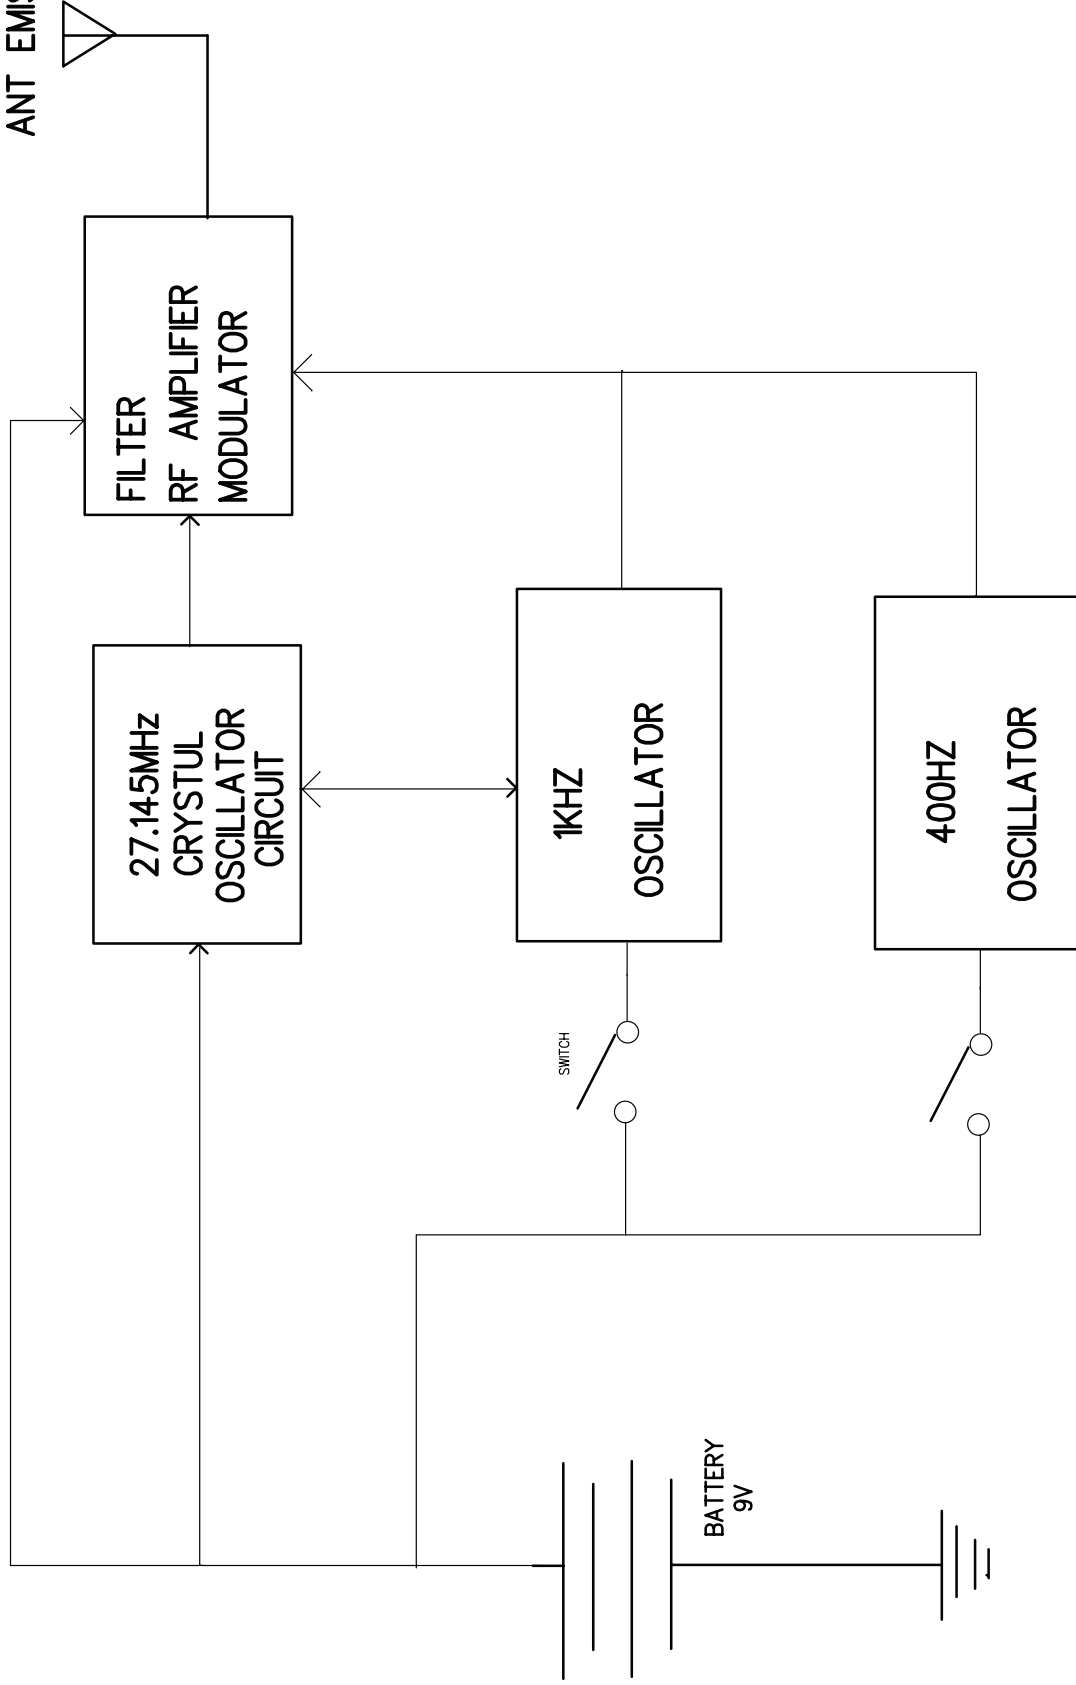

ANT EMISSION

LUNG CHEONG

TITLE:  
FUNCTION:  
DWG NO:

go go car  
27MHz  
DZ06-00G543-01

DESIGN BY:  
SHUN HUI XIONG  
12-23-2008

DRAWING BY:  
J Q LUO  
12-23-2008

APPROVED BY:

SHEET:  
1 of 1