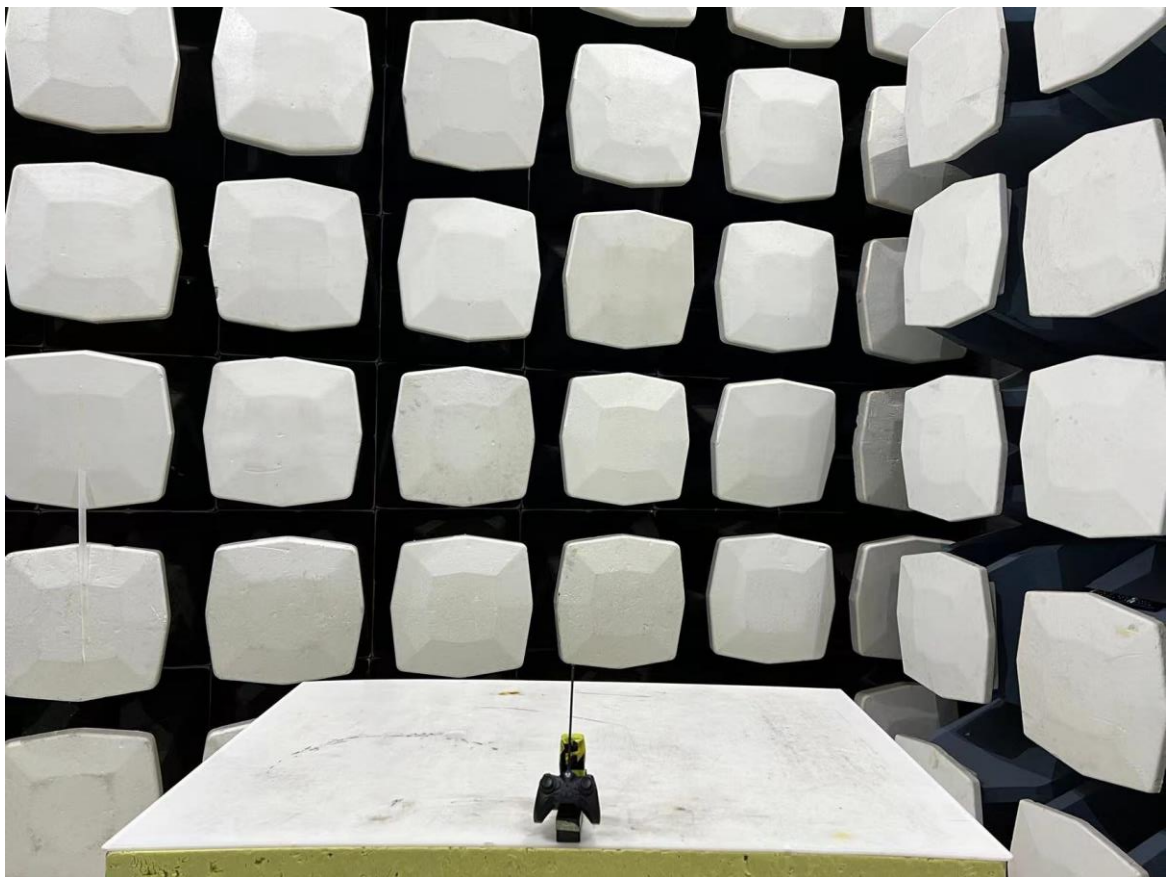

Radiated Photos

(The EUT placed at the center of the turntable)