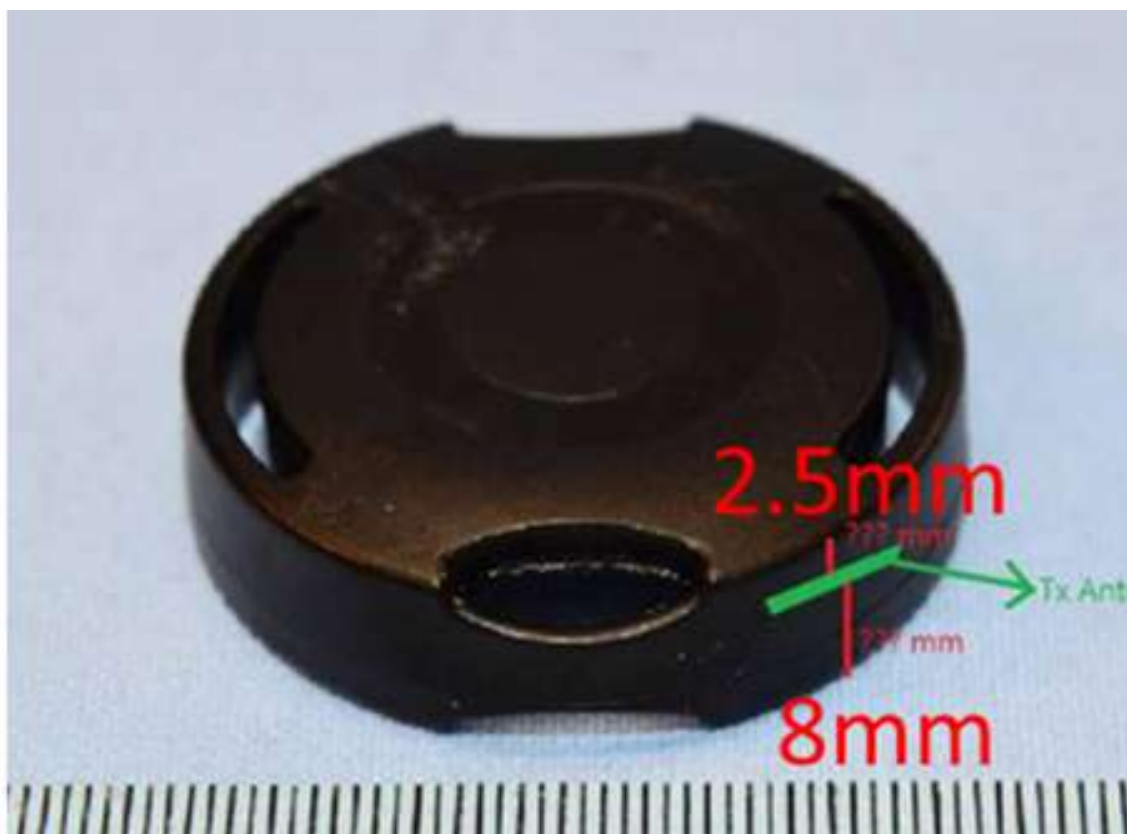

## Photographs of EUT Setup and Antenna Location

The photographs of EUT and setup for SAR testing are shown as follows.

Antenna	To Top Side (mm)	To Bottom Side (mm)
BT Ant 0	2.50	8.00

**<Photographs of Head SAR Test Setup>**

**Front Face of EUT Tested at 0 mm**

**Rear Face of EUT Tested at 0 mm**

**Left Side of EUT Tested at 0 mm**

**Right Side of EUT Tested at 0 mm**

**Top Side of EUT Tested at 0 mm**

**Bottom Side of EUT Tested at 0 mm**