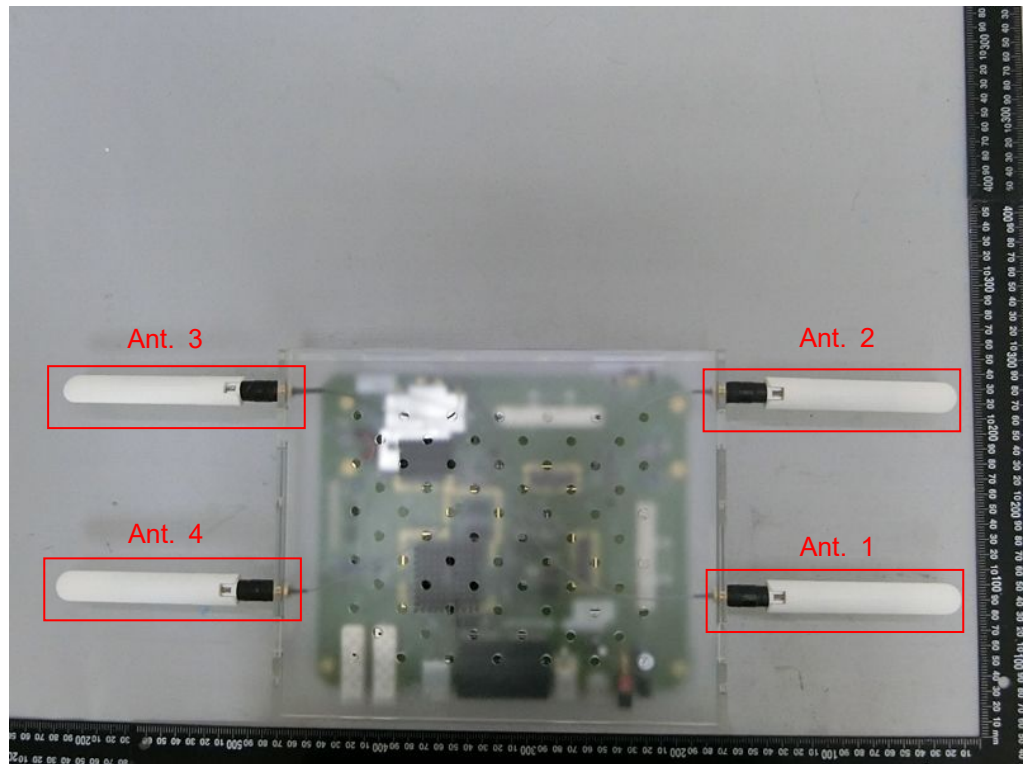

Brand Name: Broadcom Model Name: BCM94912REF1D

Adapter

Power cord