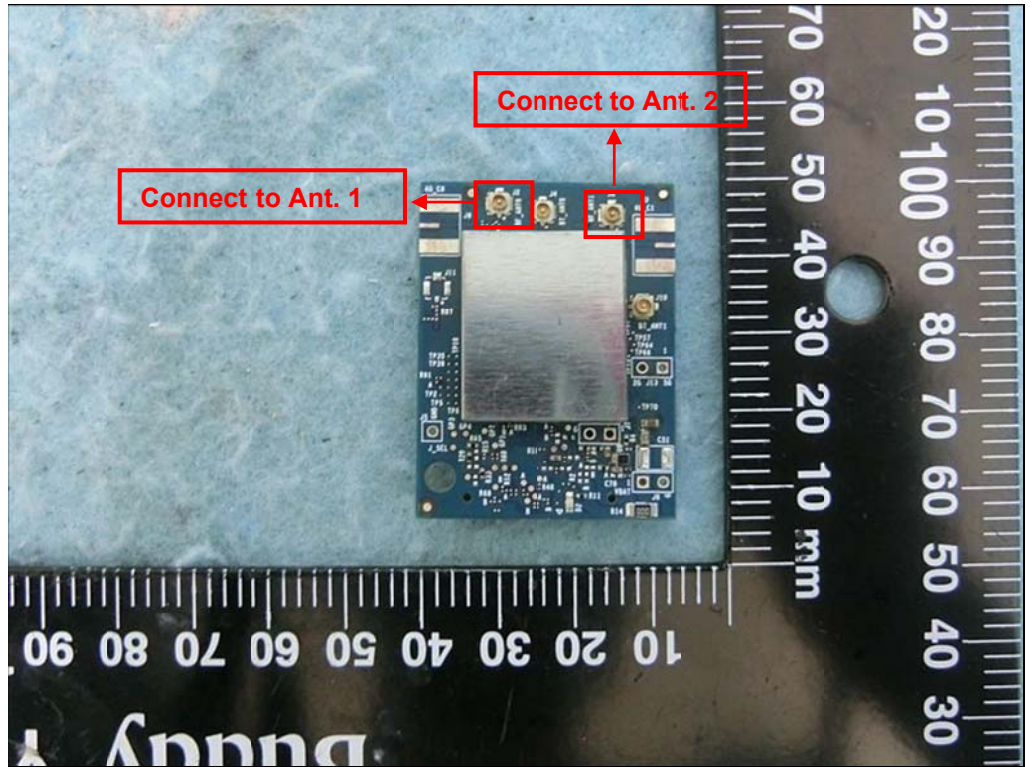

Brand Name: Broadcom Model Name: BCM94398FCREF7X7

Antenna 1~2