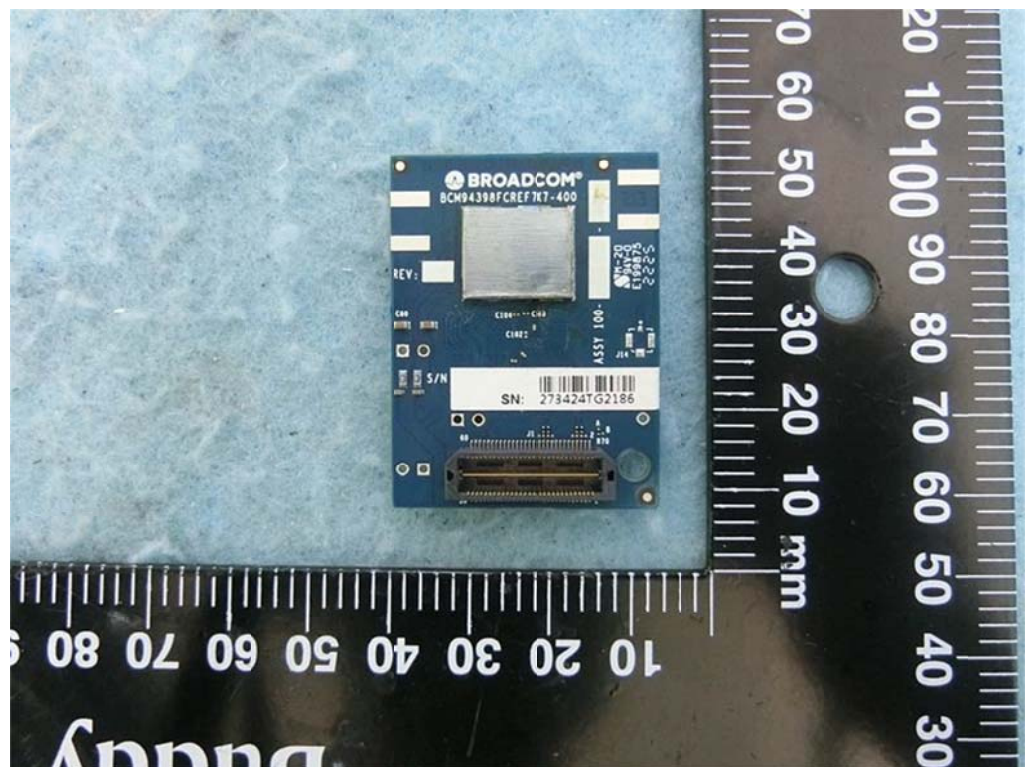

Brand Name: Broadcom Model Name: BCM94398FCREF7X7

Antenna 1~2