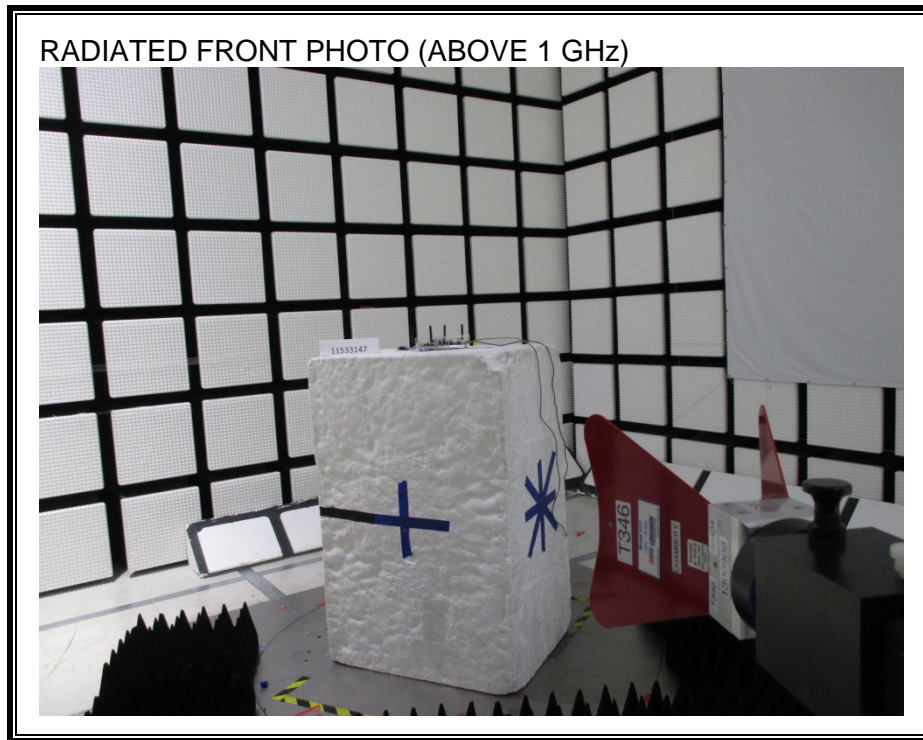

## 11. SETUP PHOTOS

### ANTENNA PORT CONDUCTED RF MEASUREMENT SETUP

**RADIATED RF MEASUREMENT SETUP (BELOW 1 GHz)**

**RADIATED RF MEASUREMENT SETUP (ABOVE 1 GHz)**

**RADIATED RF MEASUREMENT SETUP (BELOW 30 MHz)**

**POWERLINE CONDUCTED EMISSIONS MEASUREMENT SETUP**

LINE CONDUCTED FRONT PHOTO

LINE CONDUCTED BACK PHOTO

**END OF REPORT**