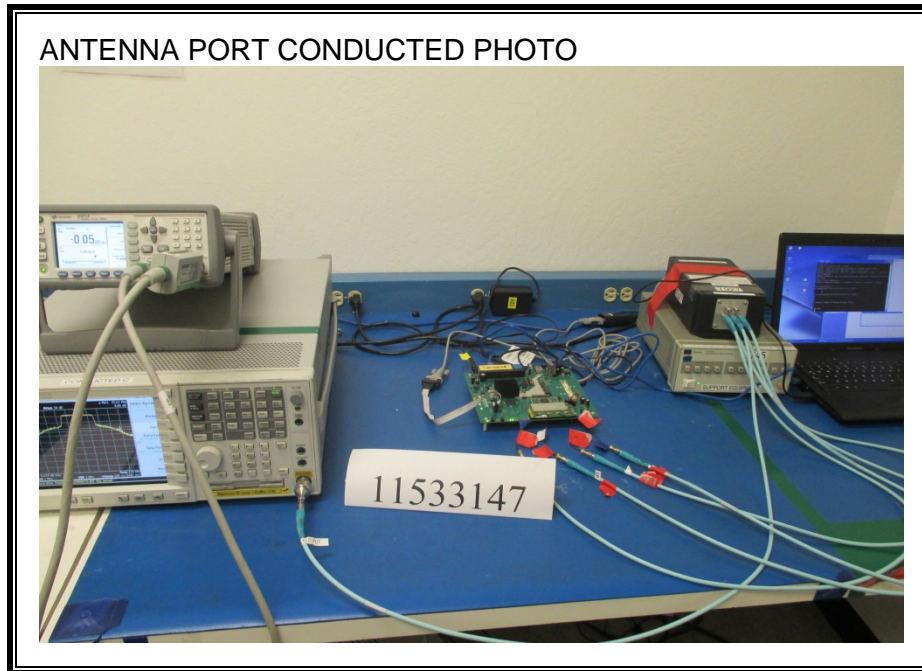

### ANTENNA PORT CONDUCTED RF MEASUREMENT SETUP

**RADIATED RF MEASUREMENT SETUP (BELOW 1 GHz)**

**RADIATED RF MEASUREMENT SETUP (ABOVE 1 GHz)**

**RADIATED RF MEASUREMENT SETUP (BELOW 30 MHz)**

**POWERLINE CONDUCTED EMISSIONS MEASUREMENT SETUP**

LINE CONDUCTED FRONT PHOTO

LINE CONDUCTED BACK PHOTO

**END OF REPORT**