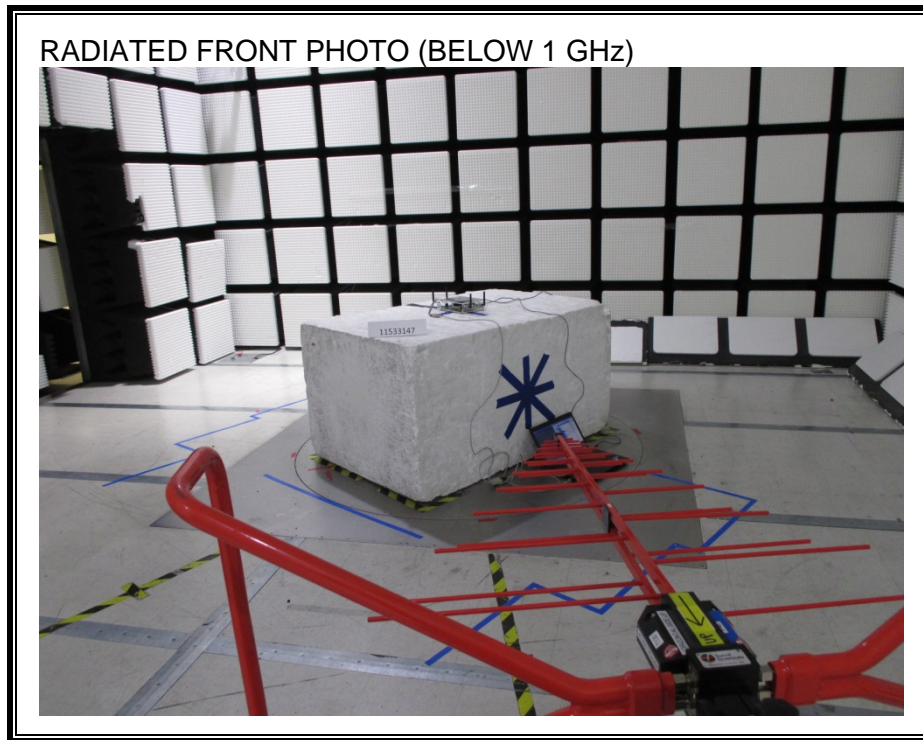

## 11. SETUP PHOTOS

### ANTENNA PORT CONDUCTED RF MEASUREMENT SETUP

**RADIATED RF MEASUREMENT SETUP (BELOW 1 GHz)**

**RADIATED RF MEASUREMENT SETUP (ABOVE 1 GHz)**

**RADIATED RF MEASUREMENT SETUP (BELOW 30 MHz)**

**POWERLINE CONDUCTED EMISSIONS MEASUREMENT SETUP**

LINE CONDUCTED FRONT PHOTO

LINE CONDUCTED BACK PHOTO

**END OF REPORT**