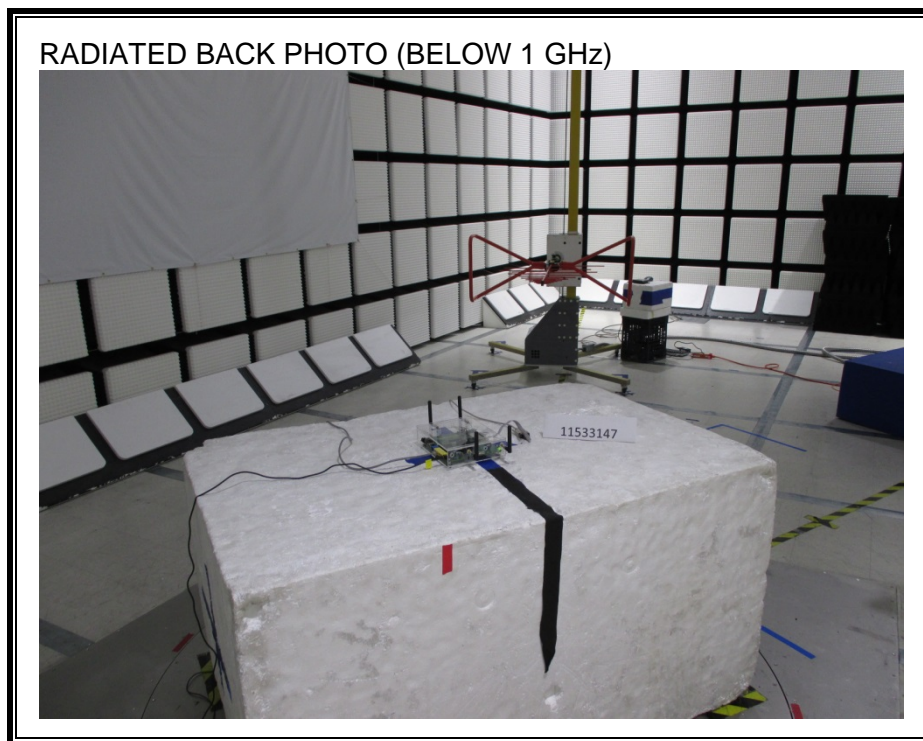

### ANTENNA PORT CONDUCTED RF MEASUREMENT SETUP

**RADIATED RF MEASUREMENT SETUP (BELOW 1 GHz)**

**RADIATED RF MEASUREMENT SETUP (ABOVE 1 GHz)**

**RADIATED RF MEASUREMENT SETUP (BELOW 30 MHz)**

**POWERLINE CONDUCTED EMISSIONS MEASUREMENT SETUP**

LINE CONDUCTED FRONT PHOTO

LINE CONDUCTED BACK PHOTO

**END OF REPORT**