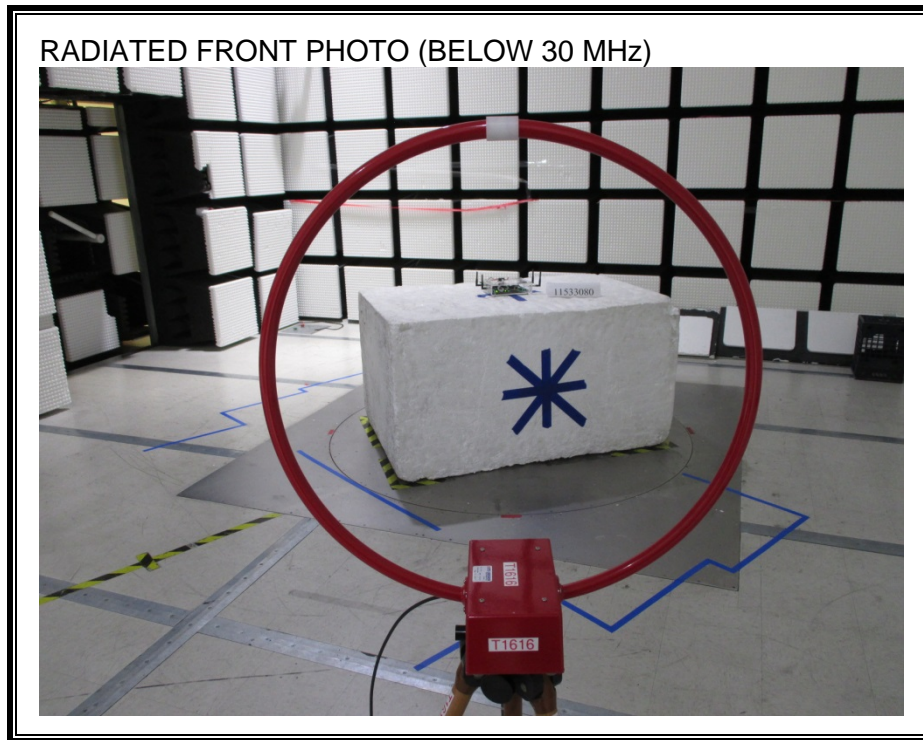

11. SETUP PHOTOS

ANTENNA PORT CONDUCTED RF MEASUREMENT SETUP

RADIATED RF MEASUREMENT SETUP (BELOW 1 GHz)

RADIATED RF MEASUREMENT SETUP (ABOVE 1 GHz)

RADIATED RF MEASUREMENT SETUP (BELOW 30 MHz)

POWERLINE CONDUCTED EMISSIONS MEASUREMENT SETUP