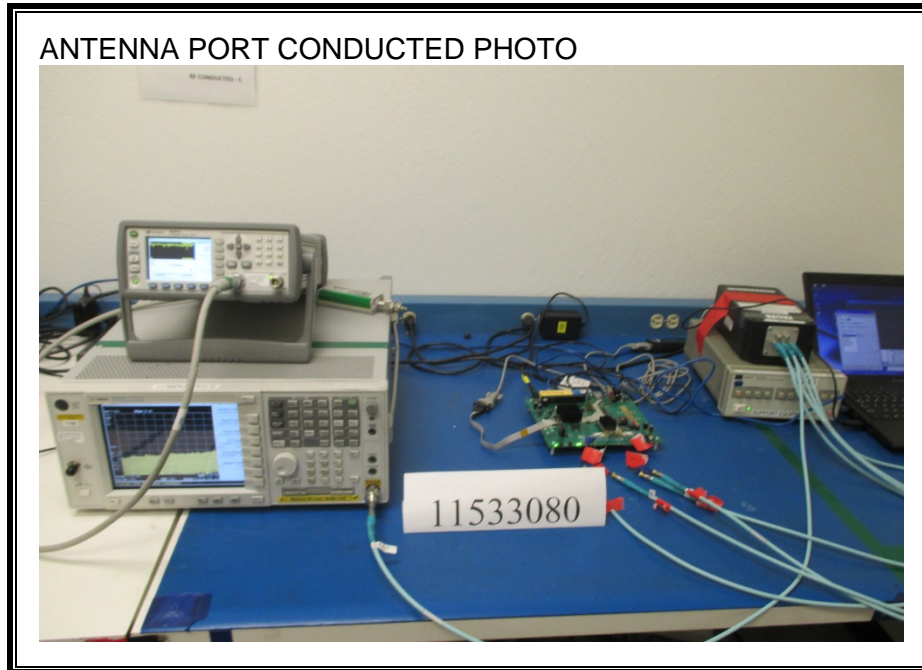

11. SETUP PHOTOS

ANTENNA PORT CONDUCTED RF MEASUREMENT SETUP

RADIATED RF MEASUREMENT SETUP (BELOW 1 GHz)

RADIATED RF MEASUREMENT SETUP (ABOVE 1 GHz)

RADIATED RF MEASUREMENT SETUP (BELOW 30 MHz)

POWERLINE CONDUCTED EMISSIONS MEASUREMENT SETUP