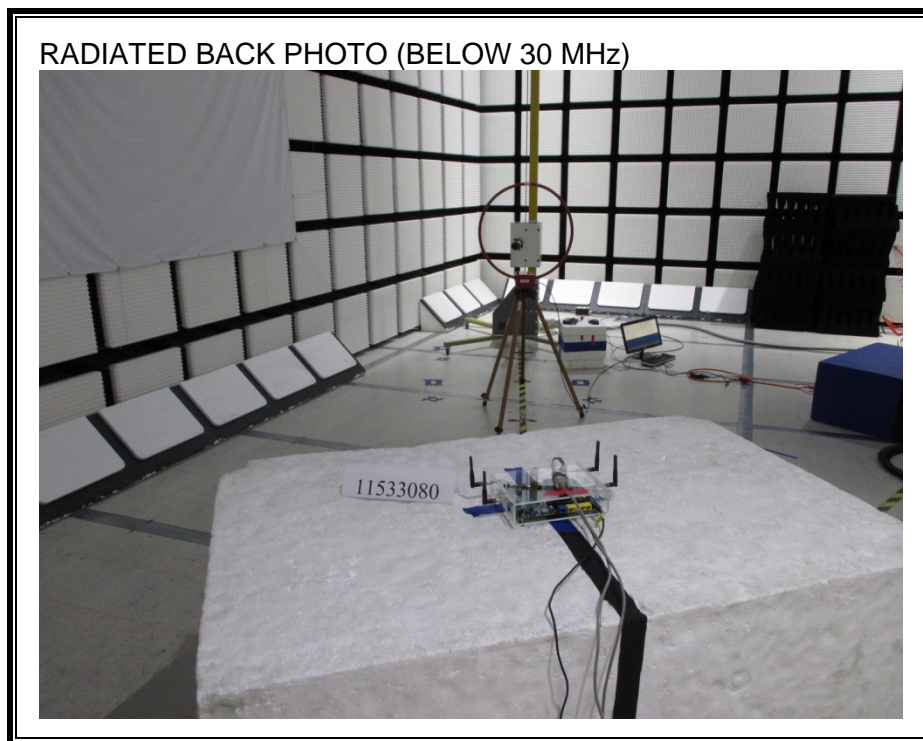

11. SETUP PHOTOS

ANTENNA PORT CONDUCTED RF MEASUREMENT SETUP

RADIATED RF MEASUREMENT SETUP (BELOW 1 GHz)

RADIATED RF MEASUREMENT SETUP (ABOVE 1 GHz)

RADIATED RF MEASUREMENT SETUP (BELOW 30 MHz)

POWERLINE CONDUCTED EMISSIONS MEASUREMENT SETUP