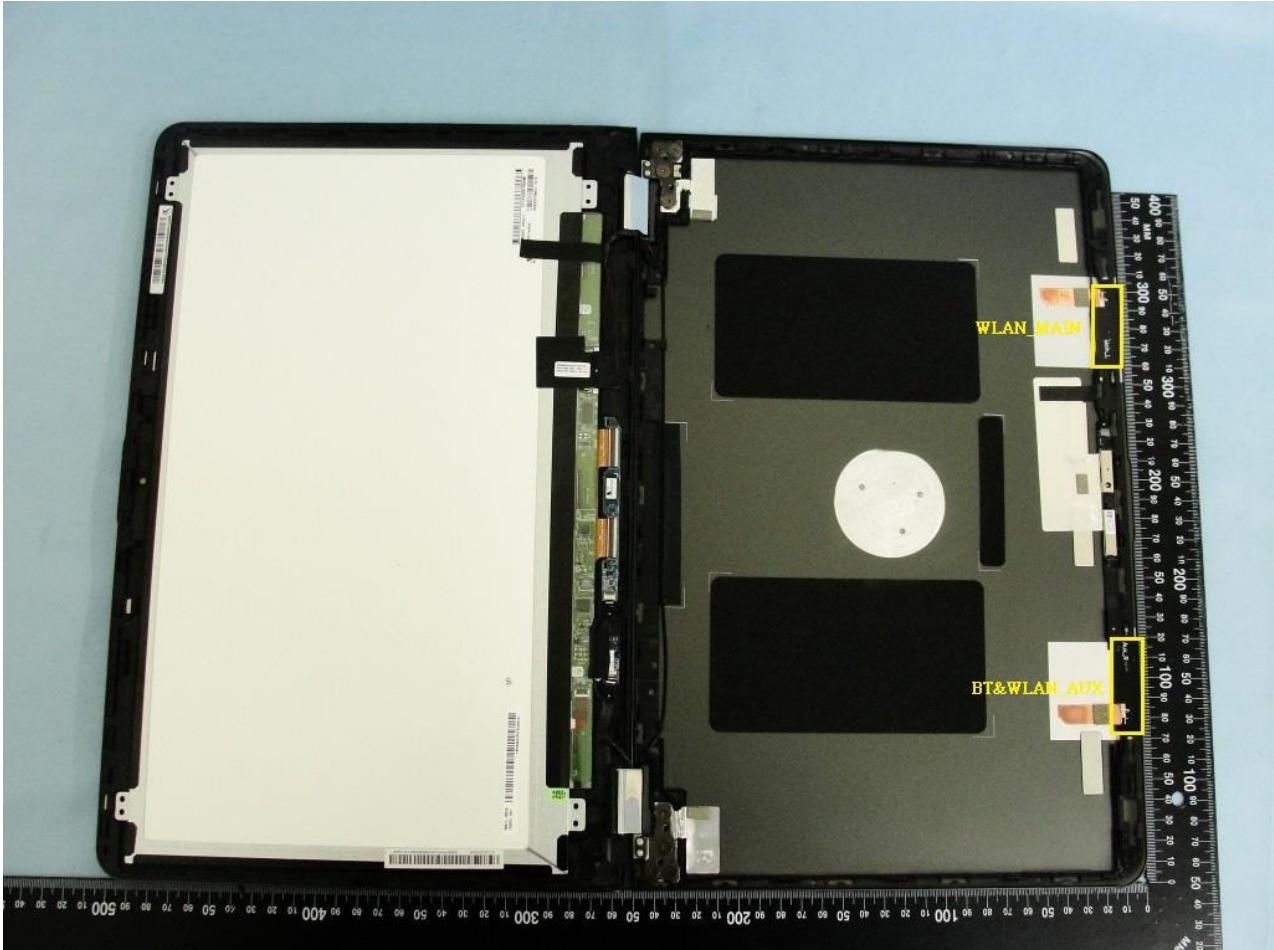

4. Internal Photograph of the Host

Host: Notebook PC (Brand Name: HP / Model Name: TPN-W120)

Host: Notebook PC (Brand Name: HP / Model Name: TPN-W120)

Host: Notebook PC (Brand Name: HP / Model Name: TPN-W120)

Host: Notebook PC (Brand Name: HP / Model Name: TPN-W120)

Host: Notebook PC (Brand Name: HP / Model Name: TPN-W120)