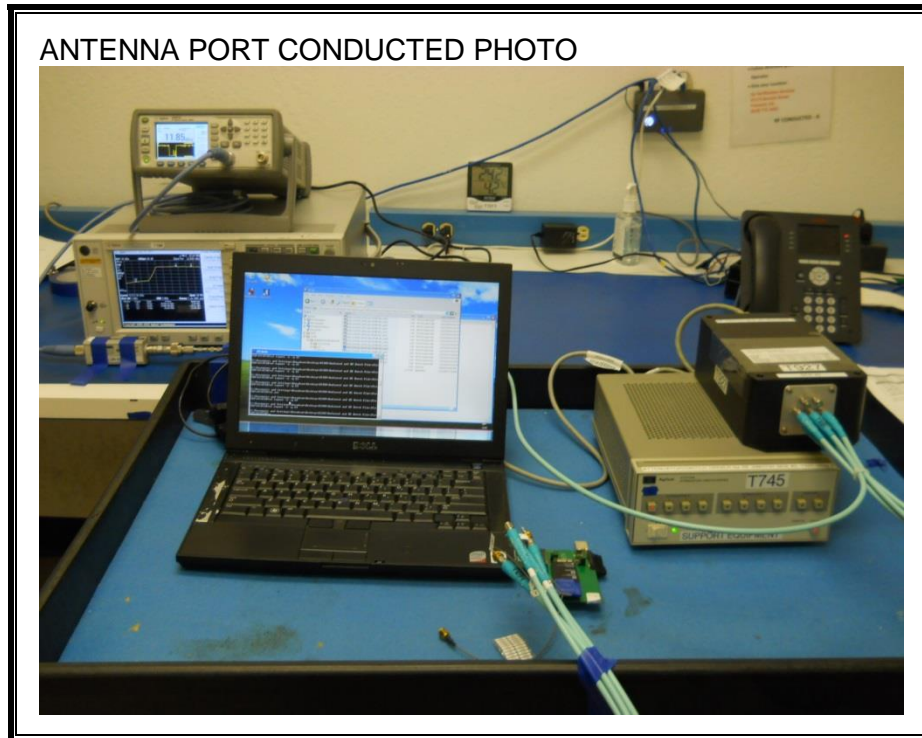

11. SETUP PHOTOS

ANTENNA PORT CONDUCTED RF MEASUREMENT SETUP

RADIATED RF MEASUREMENT SETUP (BELOW 1 GHz)

RADIATED RF MEASUREMENT SETUP (ABOVE 1 GHz)

POWERLINE CONDUCTED EMISSIONS MEASUREMENT SETUP

END OF REPORT