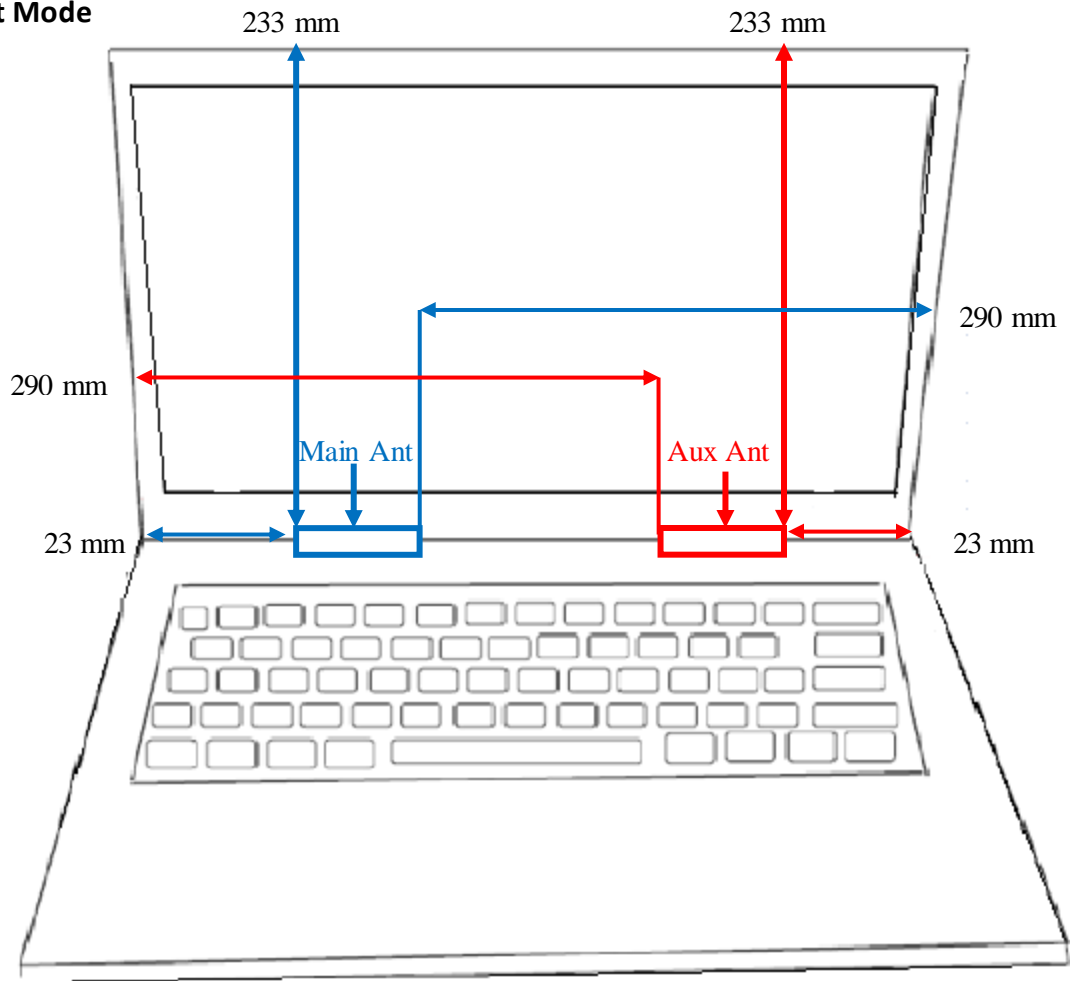

Antenna Location

Tablet Mode

Separation Distance (mm)	Wi-Fi Antenna (Main)	Wi-Fi Antenna (Aux)
Rear	2.5	2.5
Edge1	233	233
Edge2	290	23
Edge3	2	2
Edge4	23	290

SETUP PHOTOS

Rear

Edge3