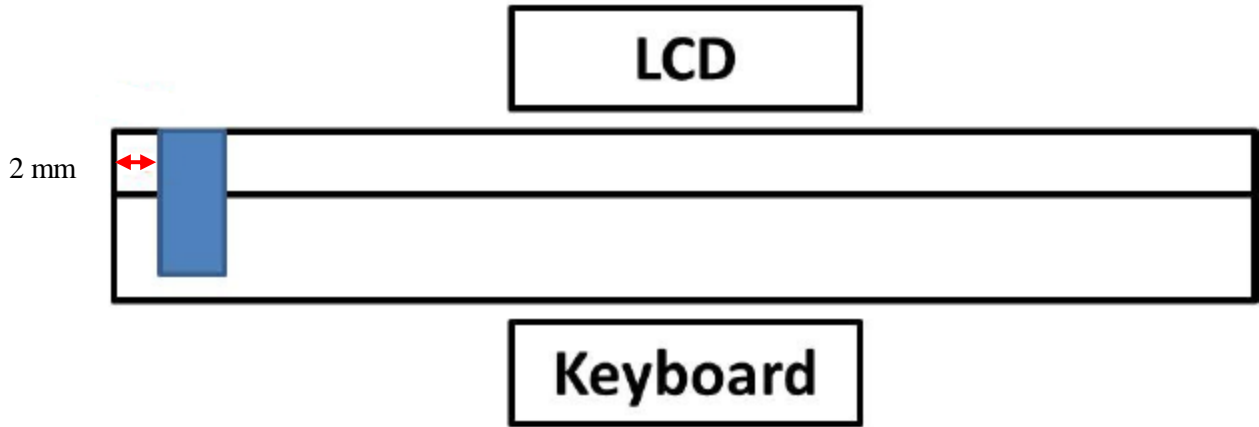

Antenna Location

Tablet Mode

Separation Distance (mm)	Wi-Fi Antenna (Main)	Wi-Fi Antenna (Aux)
Rear	2.5	2.5
Edge1	233	233
Edge2	290	23
Edge3	2	2
Edge4	23	290

SETUP PHOTOS

Rear

Edge3