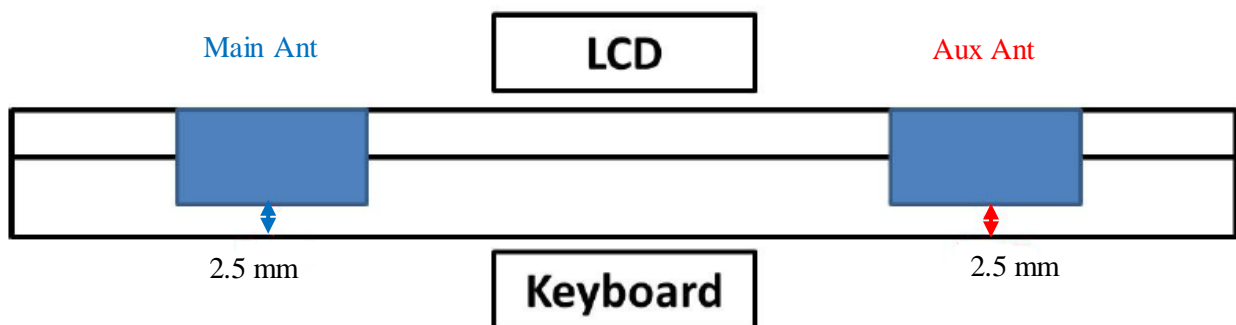

Antenna Location

Tablet Mode

Separation Distance (mm)	Wi-Fi Antenna (Main)	Wi-Fi Antenna (Aux)
Rear	2.5	2.5
Edge1	233	233
Edge2	290	23
Edge3	2	2
Edge4	23	290

SETUP PHOTOS

Rear

Edge3