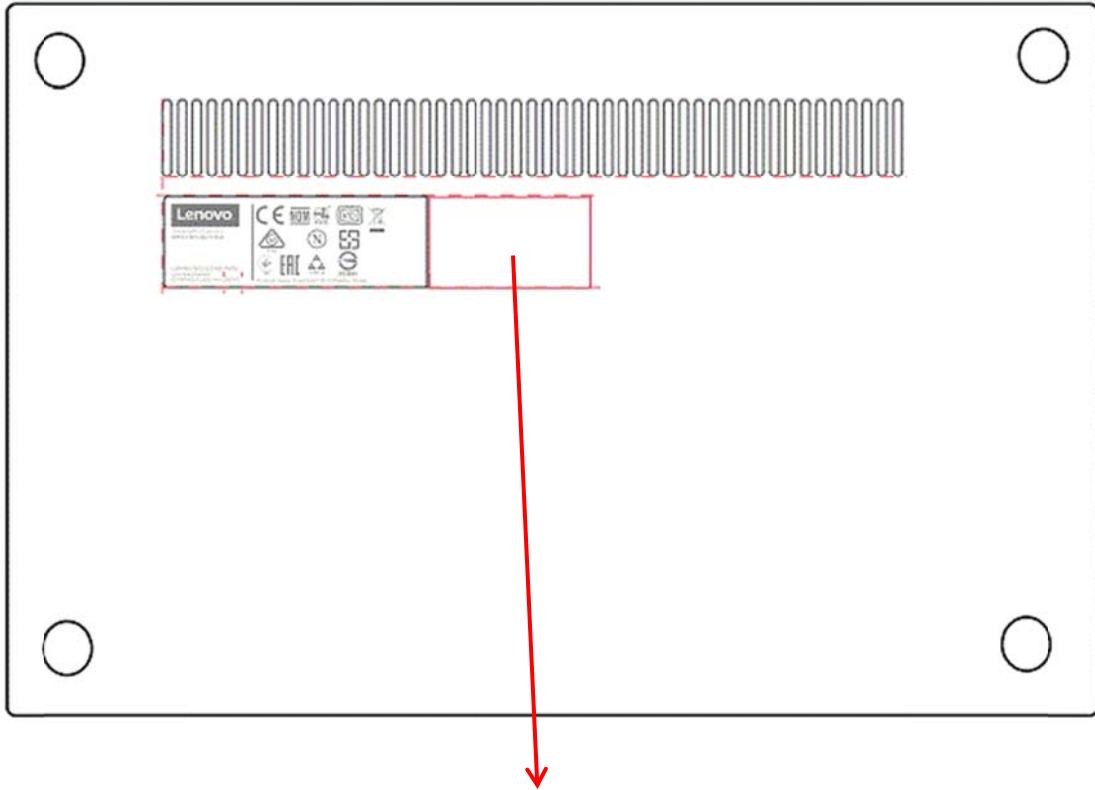

Label & Label Location

Bottom side

Contains Transmitter Module:
FCC ID:QDS-BRCM1087
IC:4324A-BRCM1087
CCAF15LP1270T0