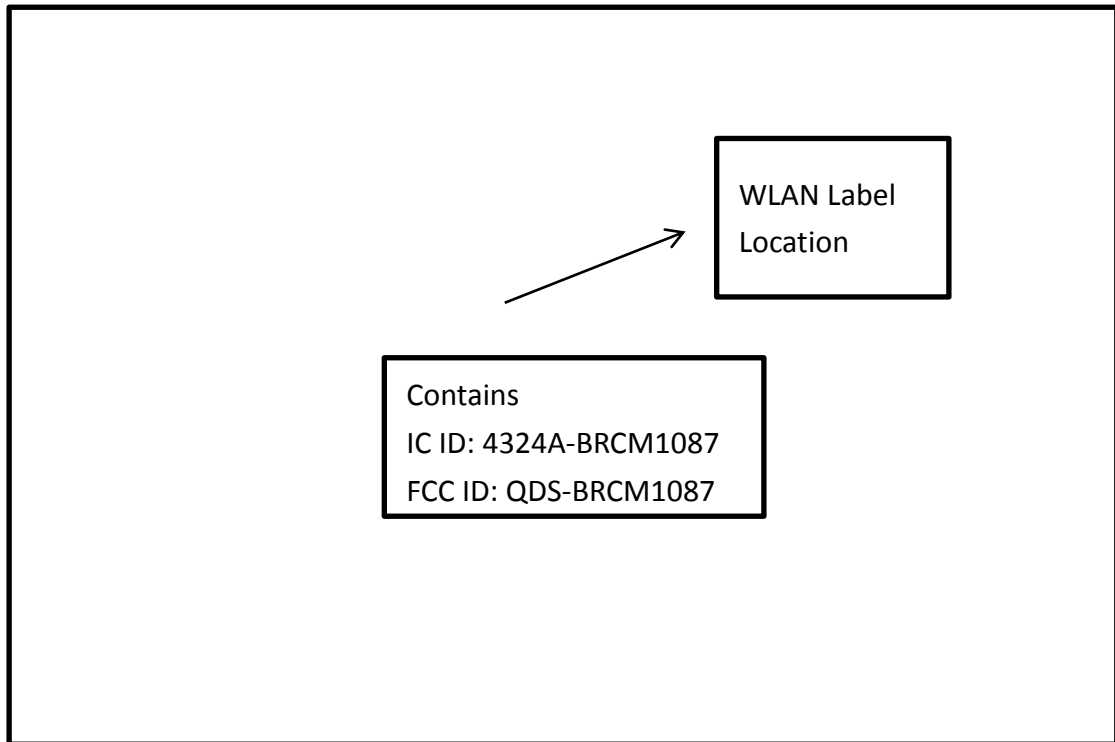

DELL Model : P67G, WLAN label stick on bottom door inside

System label and FCC logo stick on bottom door outside