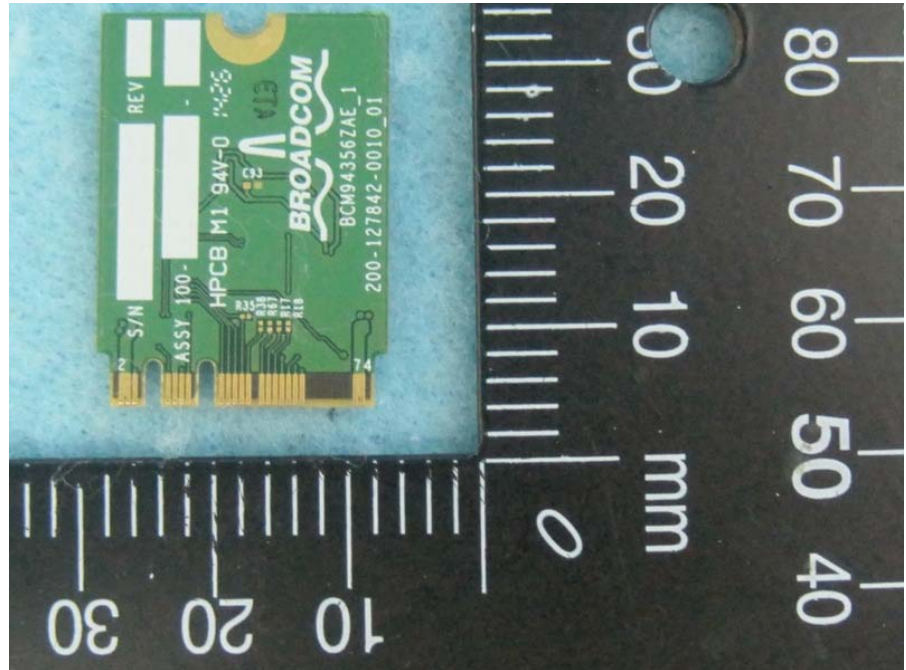

Photographs of EUT

Part No.: BCM94356Z

Part No.: BCM94356ZAE

Antenna