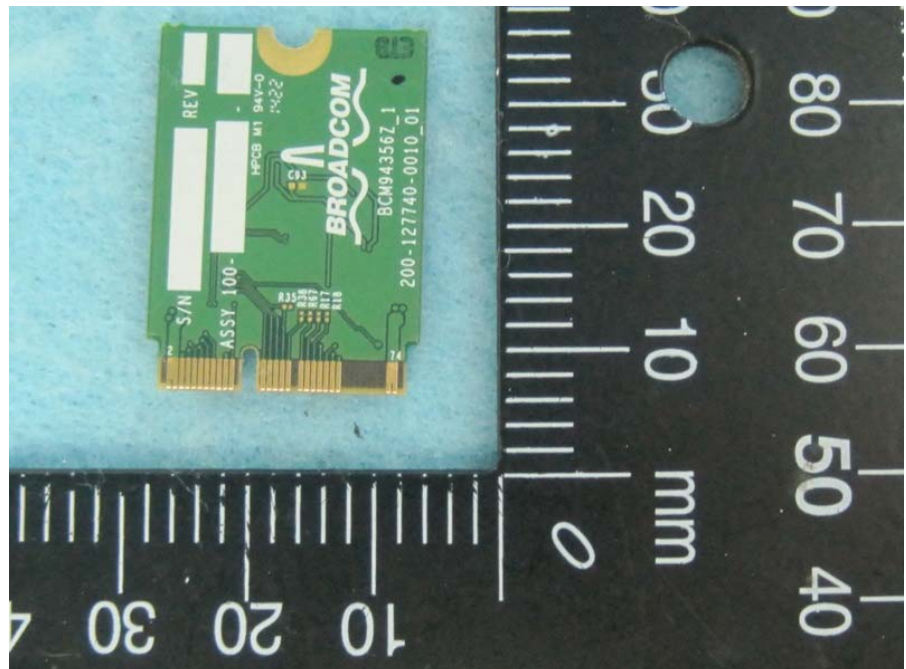

Photographs of EUT

Part No.: BCM94356Z

Part No.: BCM94356ZAE

Antenna