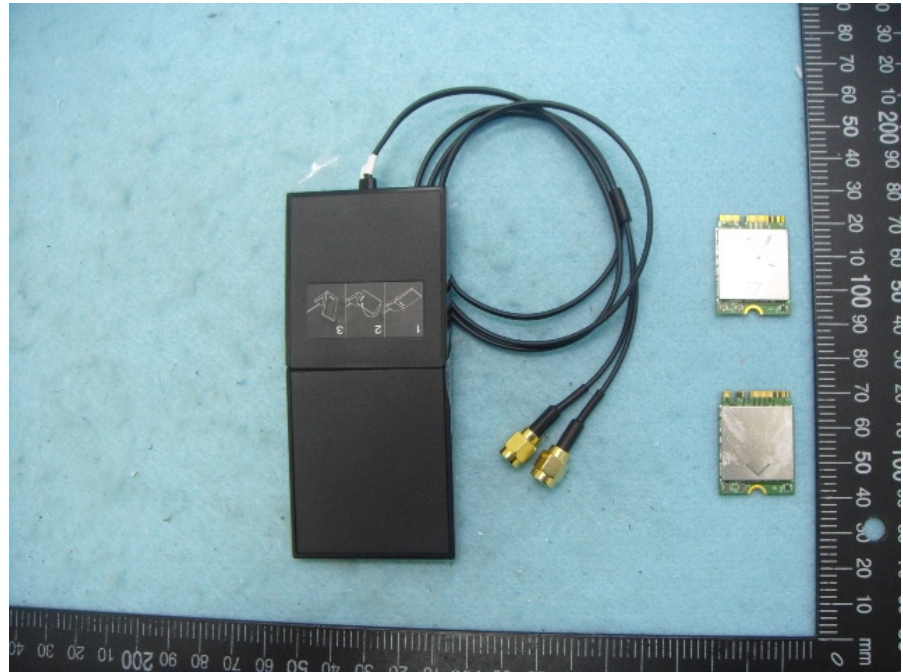

Photographs of EUT

Part No.: BCM94356Z

Part No.: BCM94356ZAE

Antenna