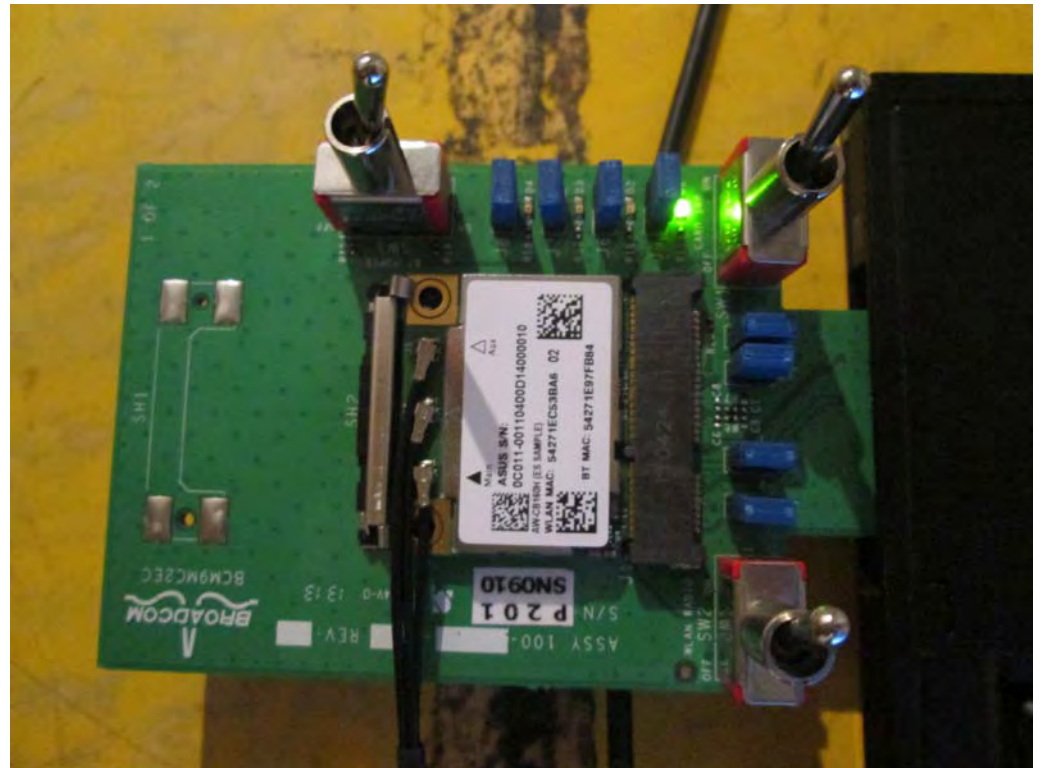

## 1. Photographs of Radiated Emissions Test Configuration

Test Configuration: 9kHz ~30MHz

FRONT VIEW

REAR VIEW

Test Configuration: 30MHz~1GHz

FRONT VIEW

REAR VIEW

CLOSE-UP VIEW

Test Configuration: Above 1GHz

FRONT VIEW

REAR VIEW

CLOSE-UP VIEW