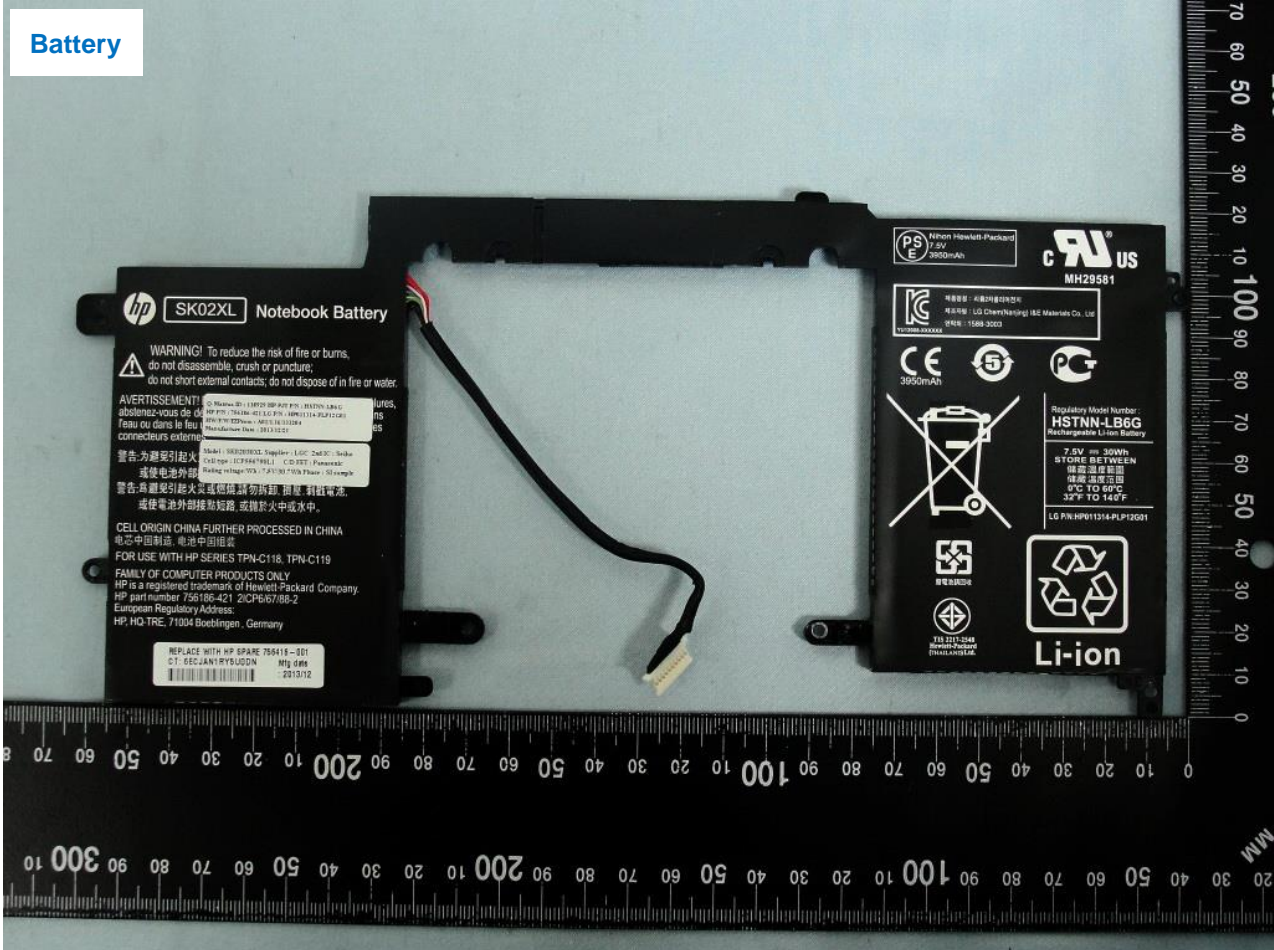

Remark: For accessories equipped with this EUT, please refer to the following photos.

Host: (Brand Name: HP / Model Name: TPN-C119)

Host: (Brand Name: HP / Model Name: TPN-C119)

AC Adapter

Host: (Brand Name: HP / Model Name: TPN-C119)