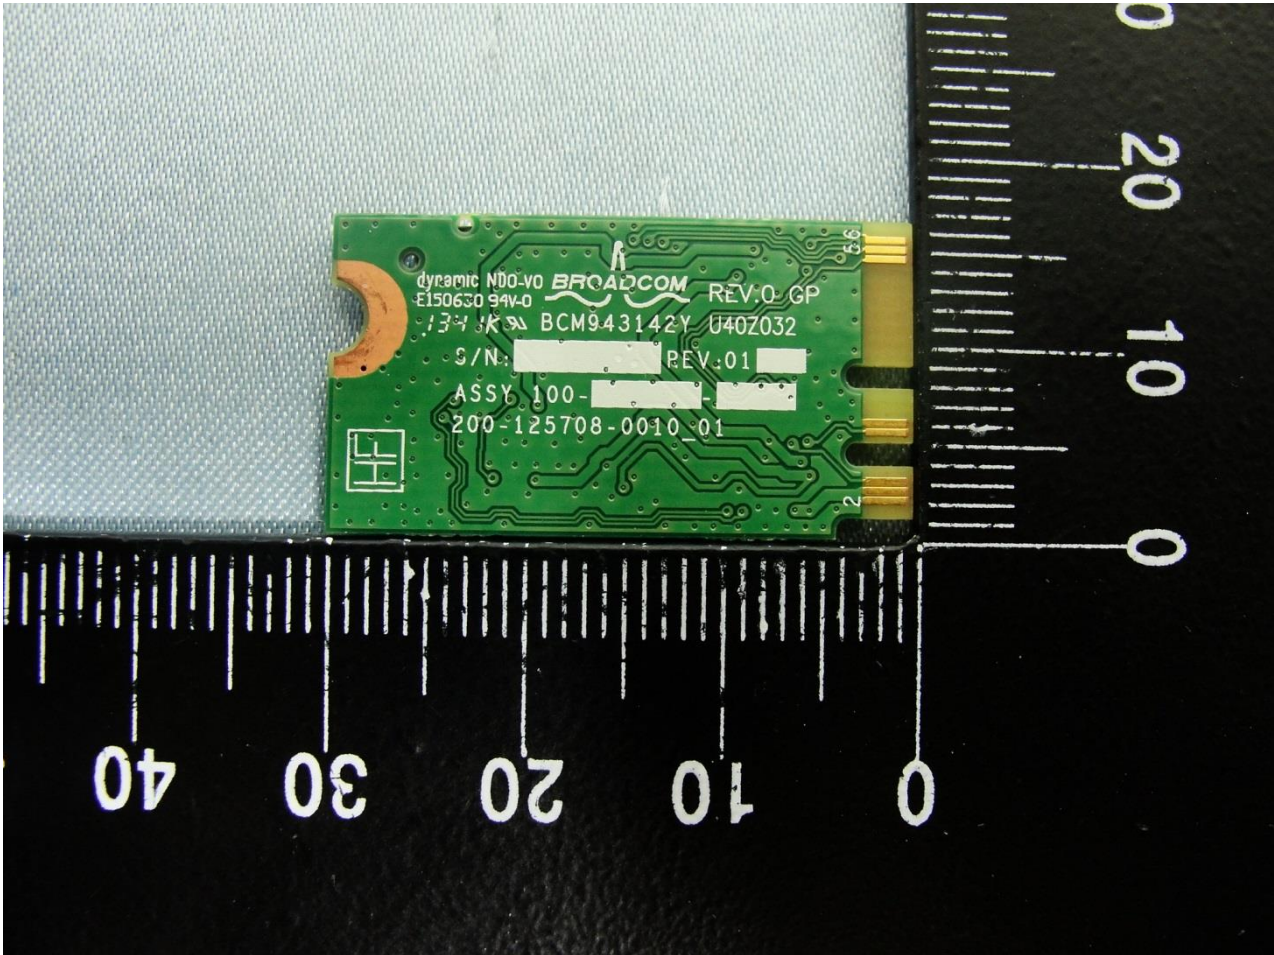

1. **Photograph of the EUT**

EUT: WLAN module (Brand Name: Broadcom / BCM943142Y)

EUT: WLAN module (Brand Name: Broadcom / BCM943142Y)

EUT: WLAN module (Brand Name: Broadcom / BCM943142Y)

EUT: WLAN module (Brand Name: Broadcom / BCM943142Y)

2. External Photograph of the Host

Host: (Brand Name: HP / Model Name: TPN-C119)

Host: (Brand Name: HP / Model Name: TPN-C119)

Host: (Brand Name: HP / Model Name: TPN-C119)

Host: (Brand Name: HP / Model Name: TPN-C119)