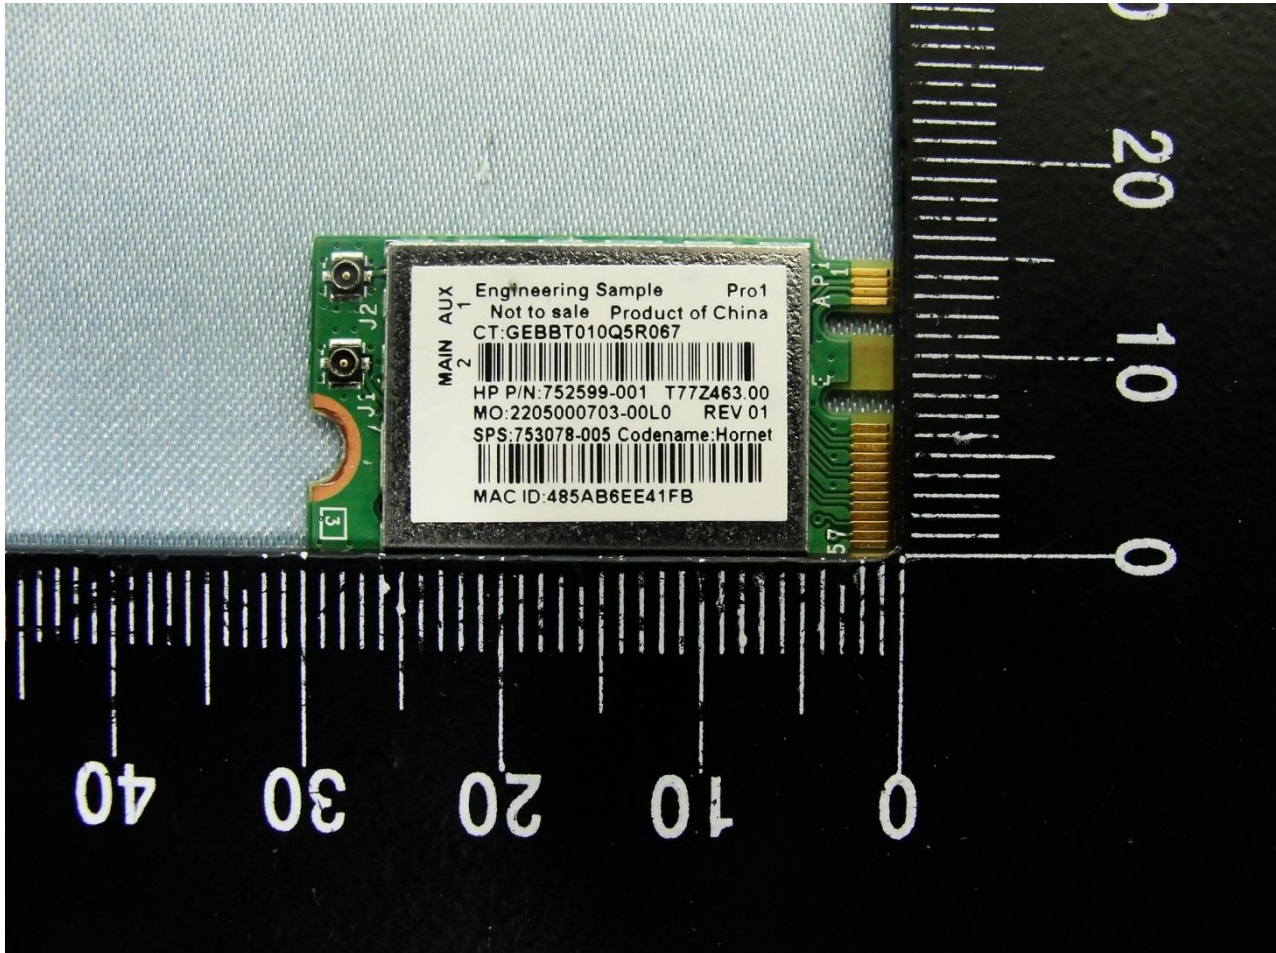

1. **Photograph of the EUT**

EUT: WLAN module (Brand Name: Broadcom / BCM943142Y)

EUT: WLAN module (Brand Name: Broadcom / BCM943142Y)

EUT: WLAN module (Brand Name: Broadcom / BCM943142Y)

EUT: WLAN module (Brand Name: Broadcom / BCM943142Y)

2. External Photograph of the Host

Host: (Brand Name: HP / Model Name: TPN-C119)

Host: (Brand Name: HP / Model Name: TPN-C119)

Host: (Brand Name: HP / Model Name: TPN-C119)

Host: (Brand Name: HP / Model Name: TPN-C119)