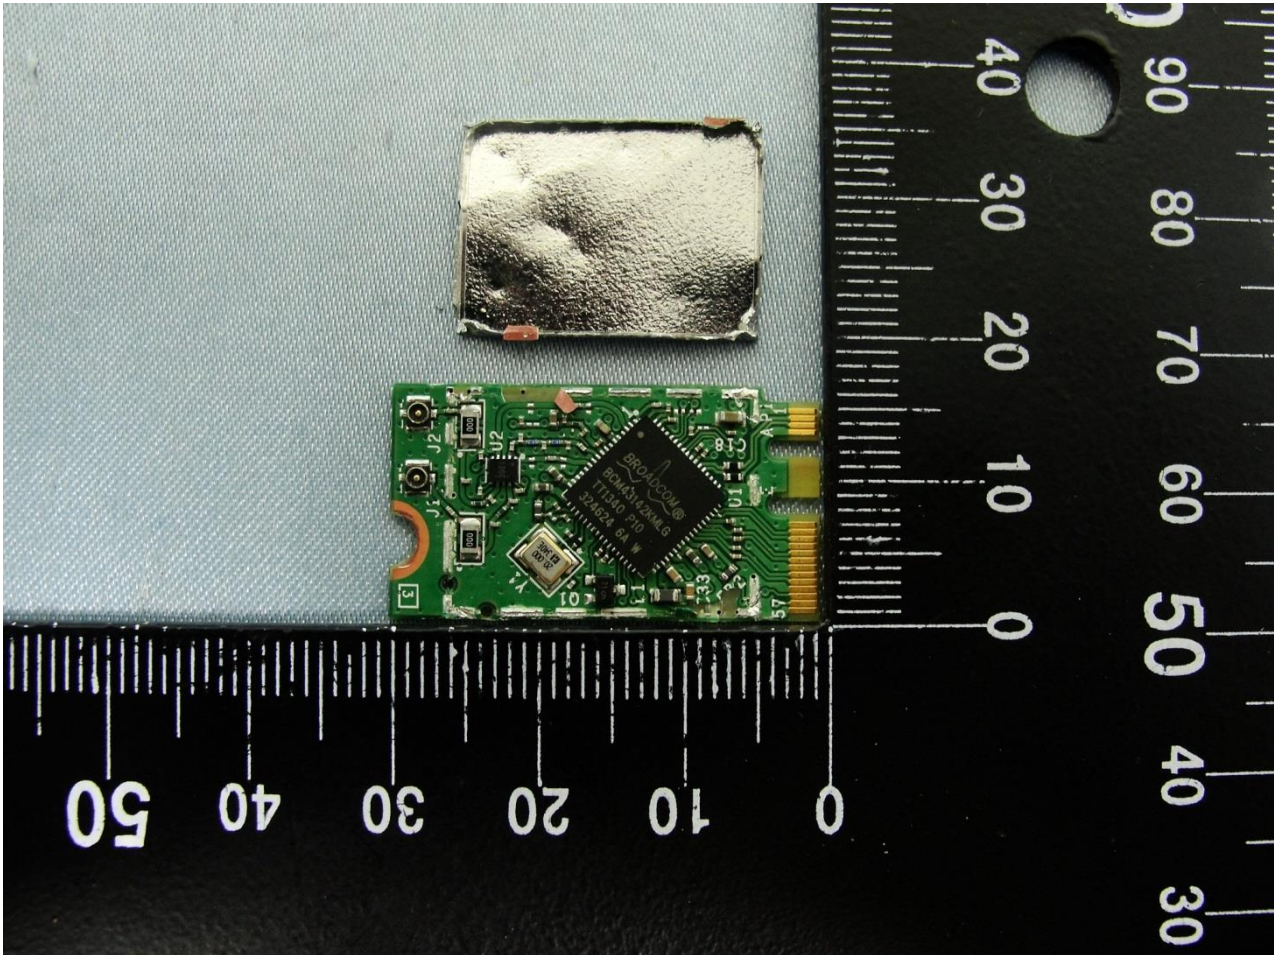

1. **Photograph of the EUT**

EUT: WLAN module (Brand Name: Broadcom / BCM943142Y)

EUT: WLAN module (Brand Name: Broadcom / BCM943142Y)

EUT: WLAN module (Brand Name: Broadcom / BCM943142Y)

EUT: WLAN module (Brand Name: Broadcom / BCM943142Y)

2. External Photograph of the Host

Host: (Brand Name: HP / Model Name: TPN-C119)

Host: (Brand Name: HP / Model Name: TPN-C119)

Host: (Brand Name: HP / Model Name: TPN-C119)

Host: (Brand Name: HP / Model Name: TPN-C119)