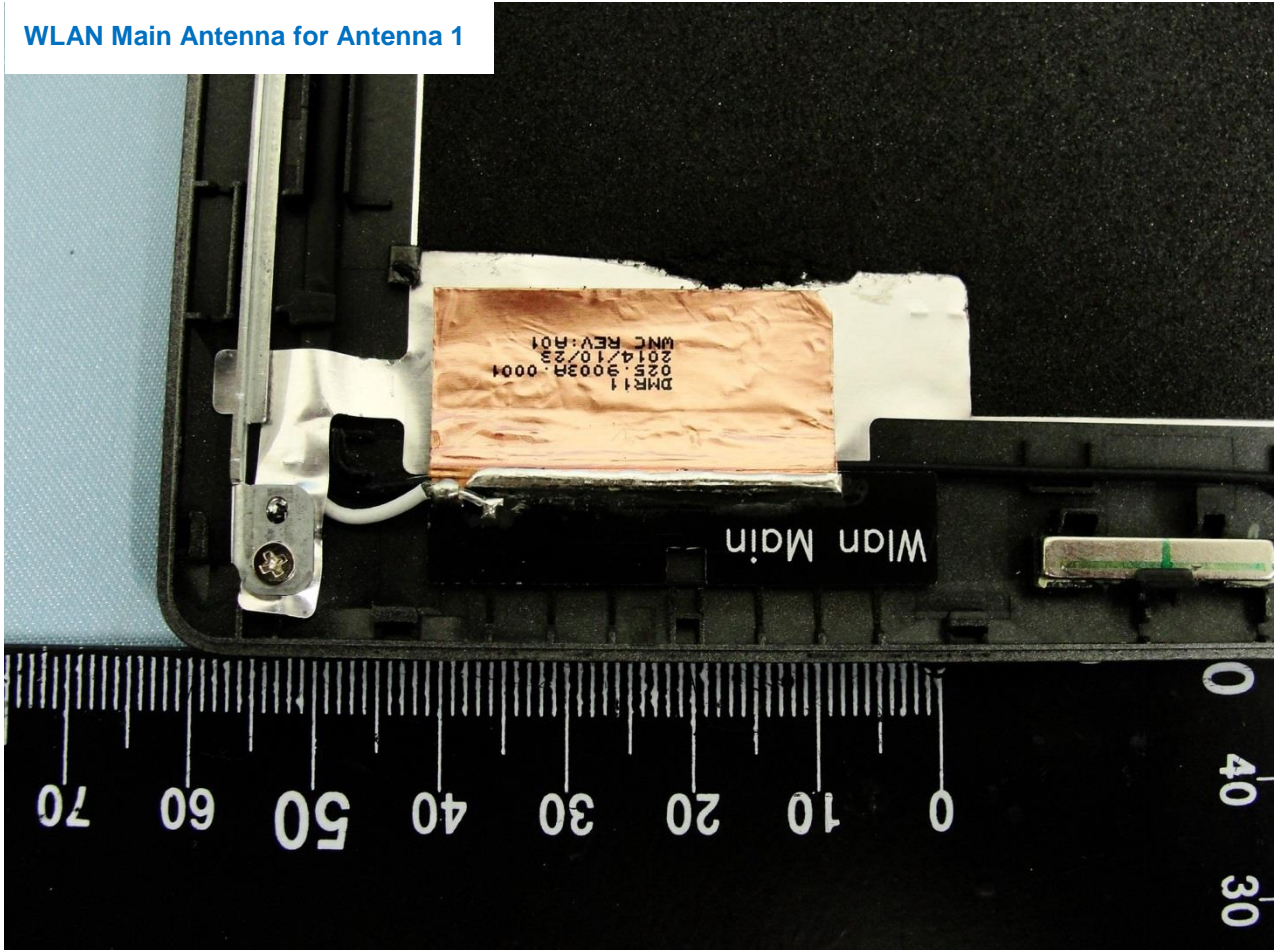

4. Internal Photograph of the Host

Host: Portable Computer (Brand Name: DELL / Model Name: P20T)

Antenna 1

Host: Portable Computer (Brand Name: DELL / Model Name: P20T)

Antenna 2

Host: Portable Computer (Brand Name: DELL / Model Name: P20T)

Host: Portable Computer (Brand Name: DELL / Model Name: P20T)

Host: Portable Computer (Brand Name: DELL / Model Name: P20T)

WLAN Main Antenna for Antenna 1

Host: Portable Computer (Brand Name: DELL / Model Name: P20T)