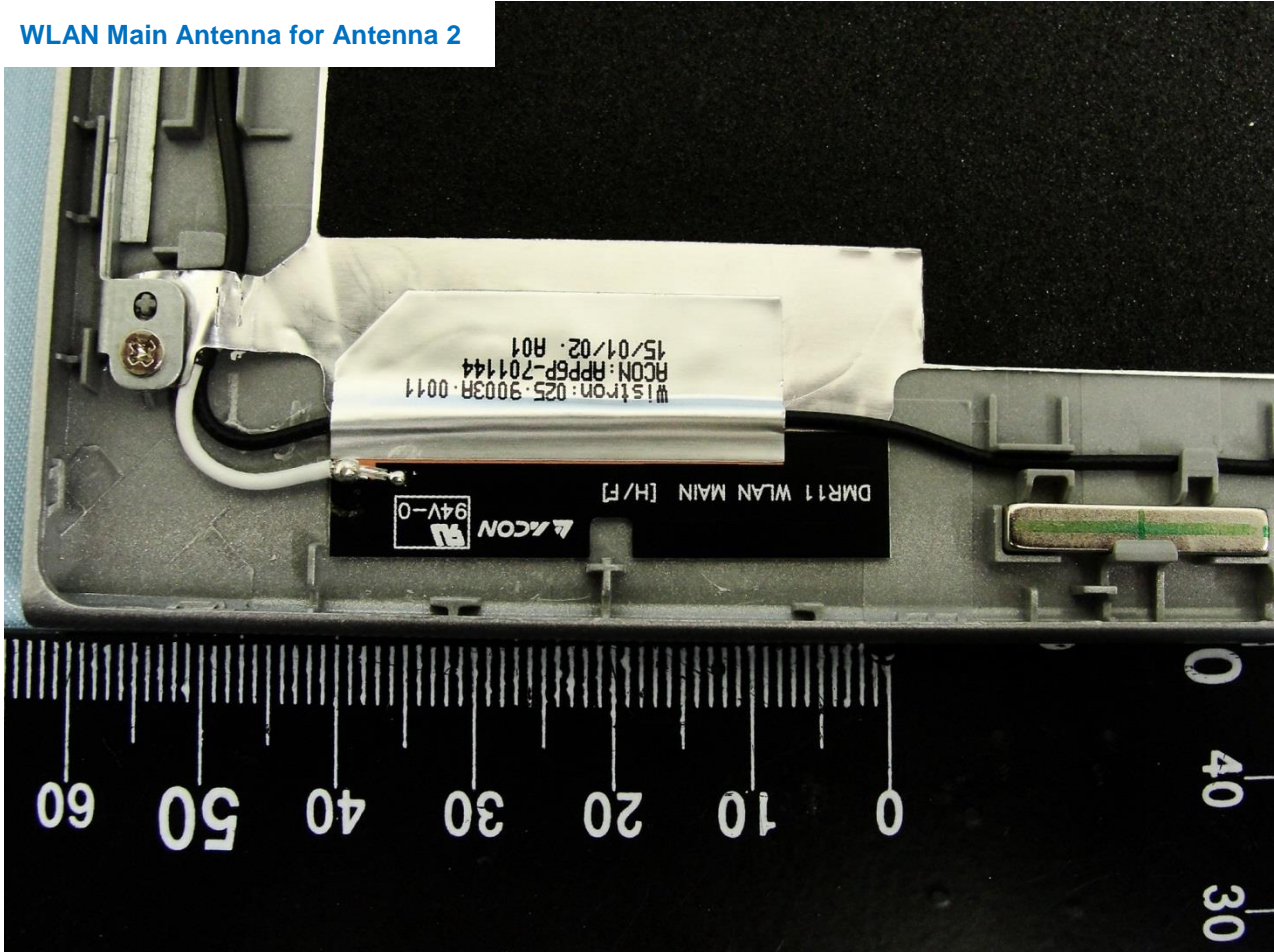

Host: Portable Computer (Brand Name: DELL / Model Name: P20T)

WLAN Main Antenna for Antenna 2