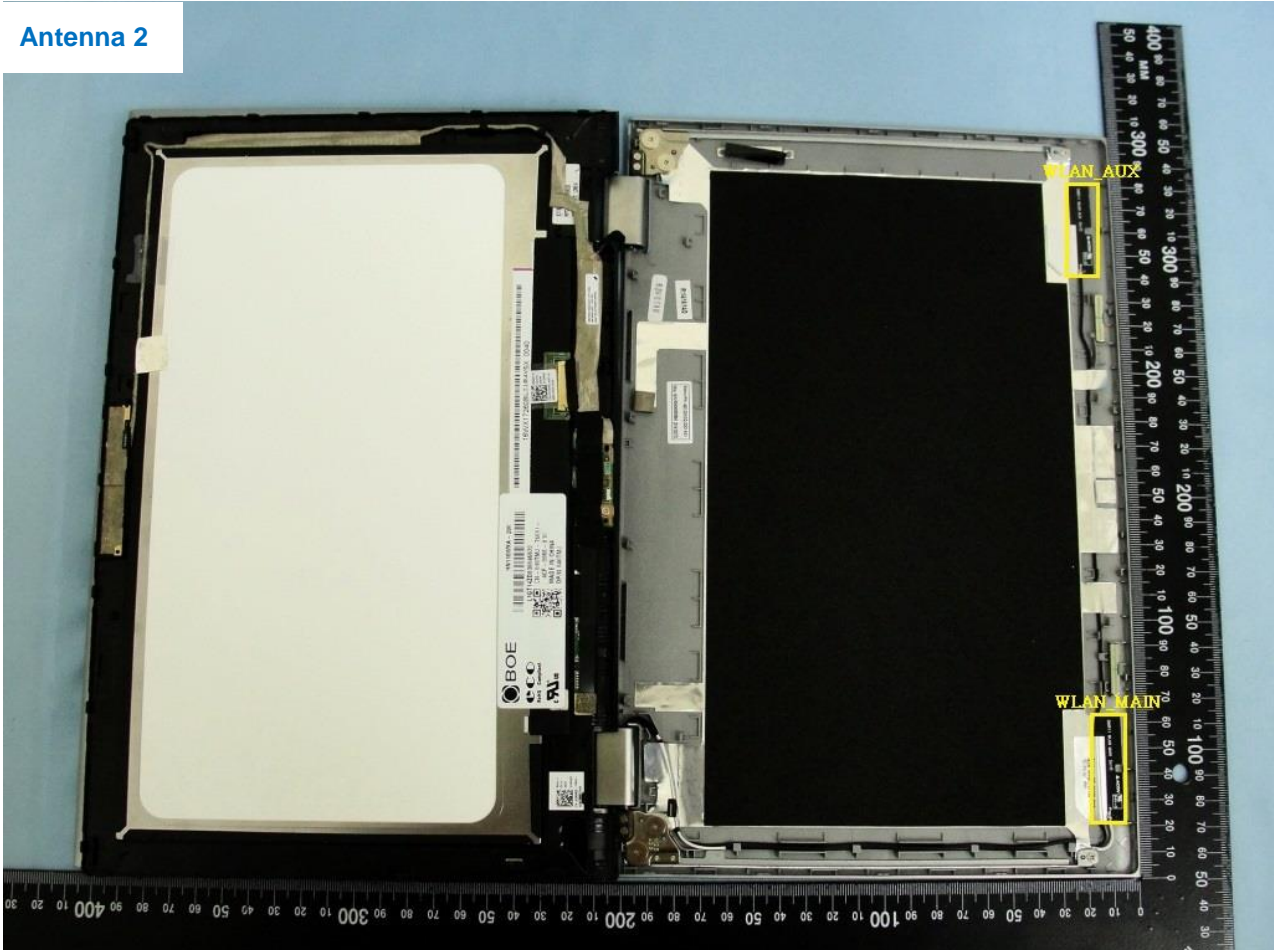

4. Internal Photograph of the Host

Host: Portable Computer (Brand Name: DELL / Model Name: P20T)

Antenna 1

Host: Portable Computer (Brand Name: DELL / Model Name: P20T)

Antenna 2

Host: Portable Computer (Brand Name: DELL / Model Name: P20T)

Host: Portable Computer (Brand Name: DELL / Model Name: P20T)

Host: Portable Computer (Brand Name: DELL / Model Name: P20T)

WLAN Main Antenna for Antenna 1

Host: Portable Computer (Brand Name: DELL / Model Name: P20T)