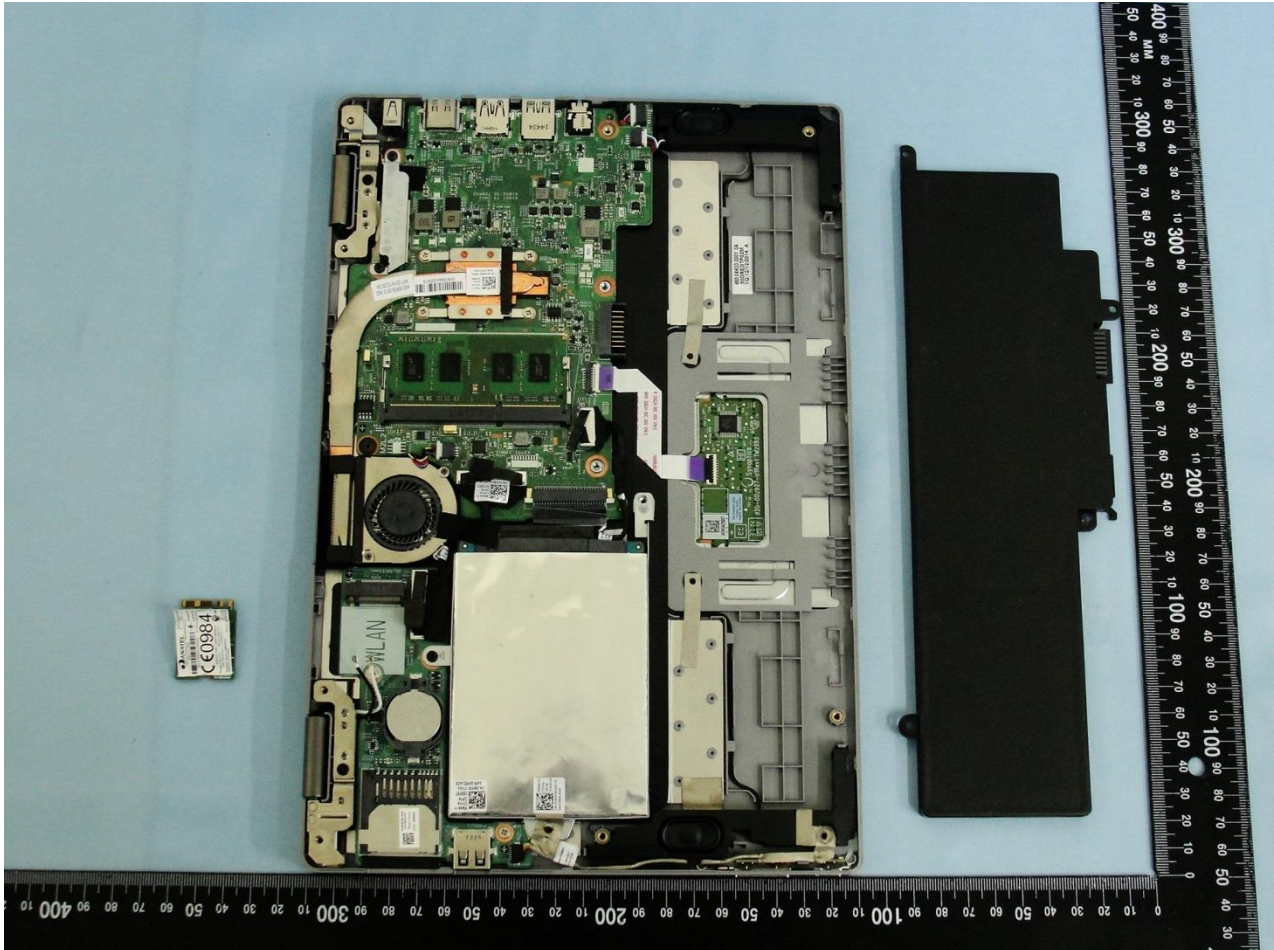

4. Internal Photograph of the Host

Host: Portable Computer (Brand Name: DELL / Model Name: P20T)

Antenna 1

Host: Portable Computer (Brand Name: DELL / Model Name: P20T)

Antenna 2

Host: Portable Computer (Brand Name: DELL / Model Name: P20T)

Host: Portable Computer (Brand Name: DELL / Model Name: P20T)

Host: Portable Computer (Brand Name: DELL / Model Name: P20T)

WLAN Main Antenna for Antenna 1

Host: Portable Computer (Brand Name: DELL / Model Name: P20T)

WLAN Aux. Antenna for Antenna 1

Host: Portable Computer (Brand Name: DELL / Model Name: P20T)

WLAN Main Antenna for Antenna 2

Host: Portable Computer (Brand Name: DELL / Model Name: P20T)

WLAN Aux. Antenna for Antenna 2