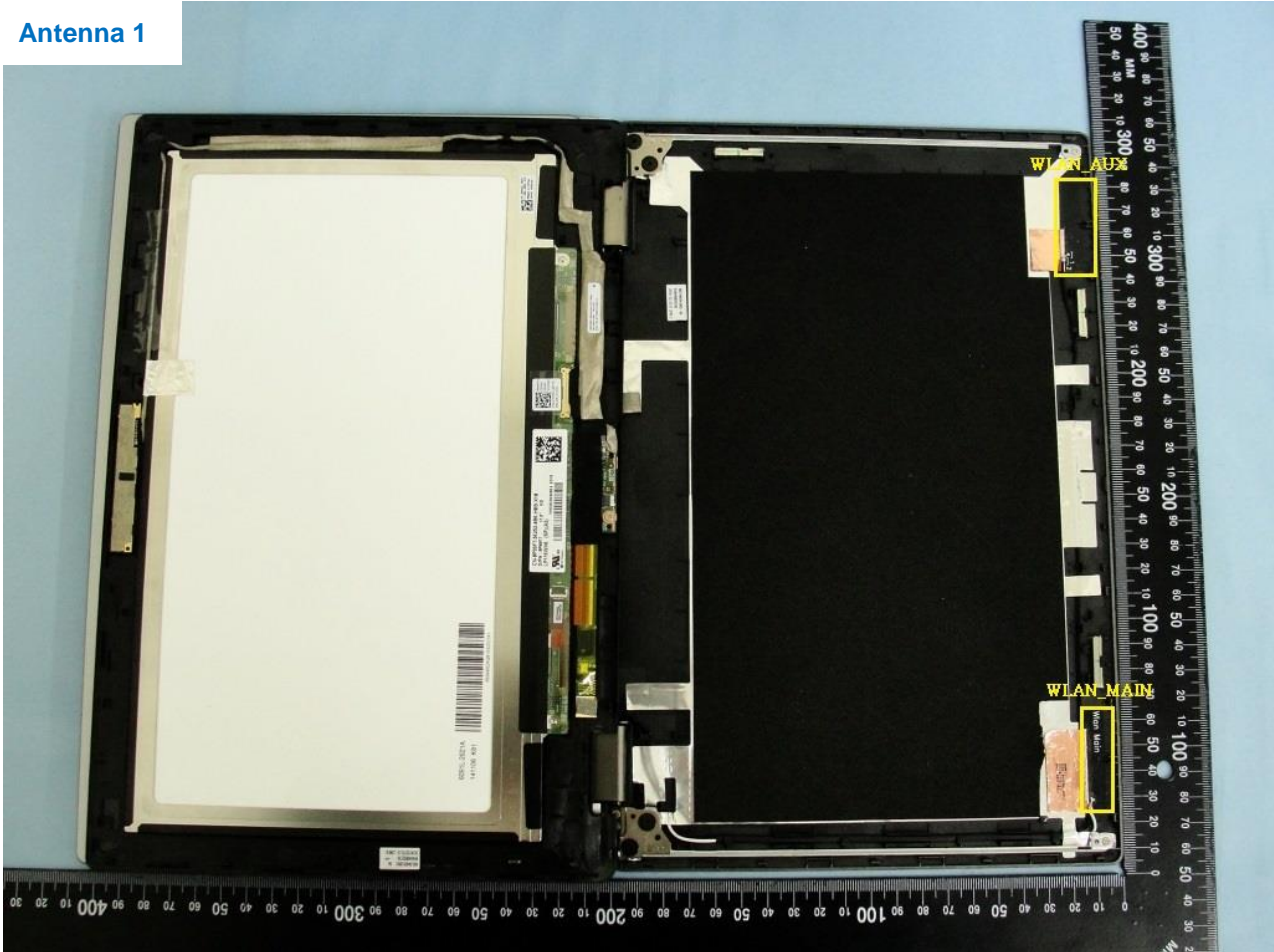

4. Internal Photograph of the Host

Host: Portable Computer (Brand Name: DELL / Model Name: P20T)

Antenna 1

Host: Portable Computer (Brand Name: DELL / Model Name: P20T)

Antenna 2

Host: Portable Computer (Brand Name: DELL / Model Name: P20T)

Host: Portable Computer (Brand Name: DELL / Model Name: P20T)

Host: Portable Computer (Brand Name: DELL / Model Name: P20T)

WLAN Main Antenna for Antenna 1

Host: Portable Computer (Brand Name: DELL / Model Name: P20T)