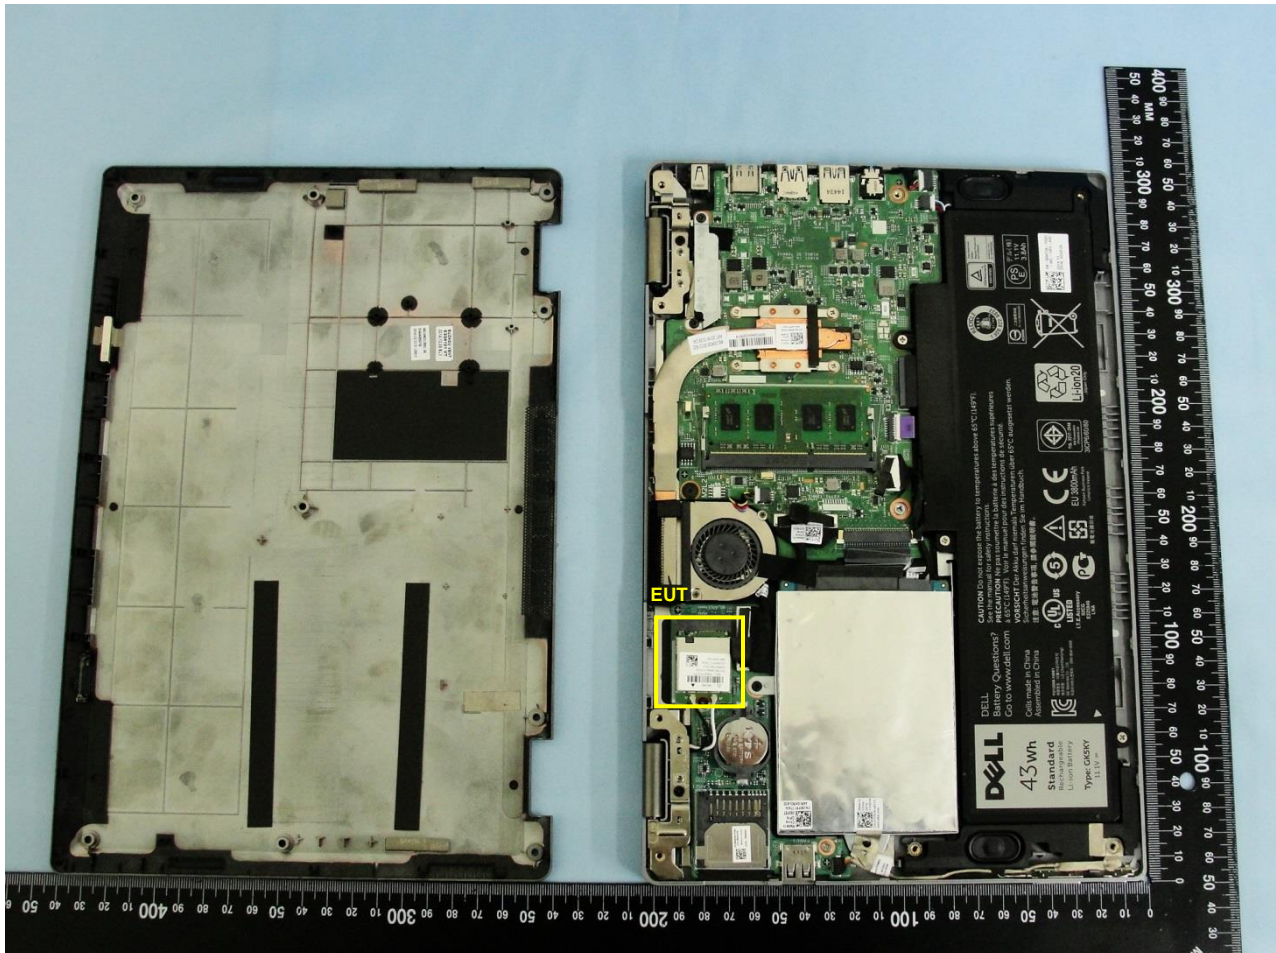

4. Internal Photograph of the Host

Host: Portable Computer (Brand Name: DELL / Model Name: P20T)

Antenna 1

Host: Portable Computer (Brand Name: DELL / Model Name: P20T)

Antenna 2

Host: Portable Computer (Brand Name: DELL / Model Name: P20T)

Host: Portable Computer (Brand Name: DELL / Model Name: P20T)

Host: Portable Computer (Brand Name: DELL / Model Name: P20T)

WLAN Main Antenna for Antenna 1

Host: Portable Computer (Brand Name: DELL / Model Name: P20T)