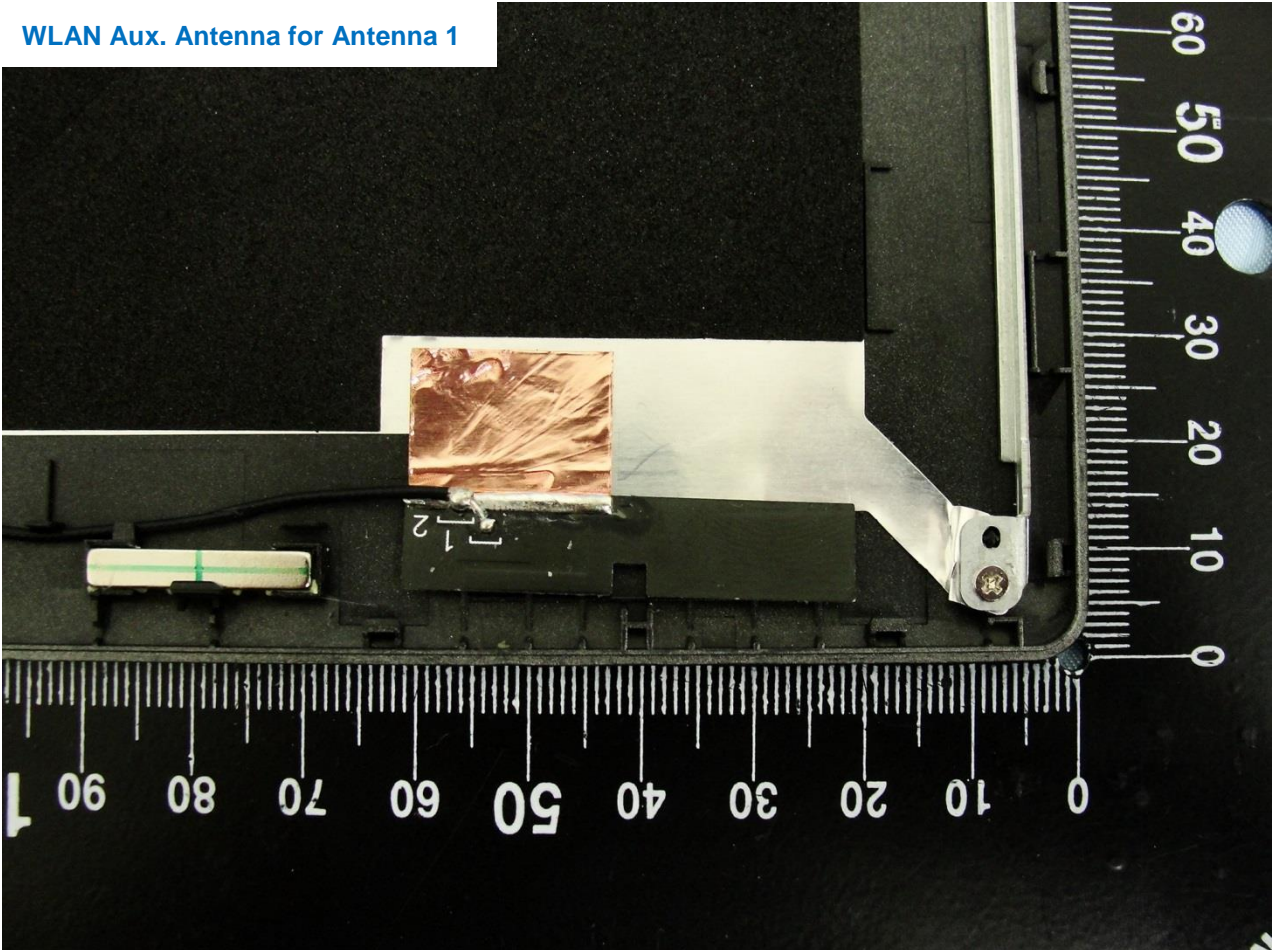

Host: Portable Computer (Brand Name: DELL / Model Name: P20T)

WLAN Aux. Antenna for Antenna 1