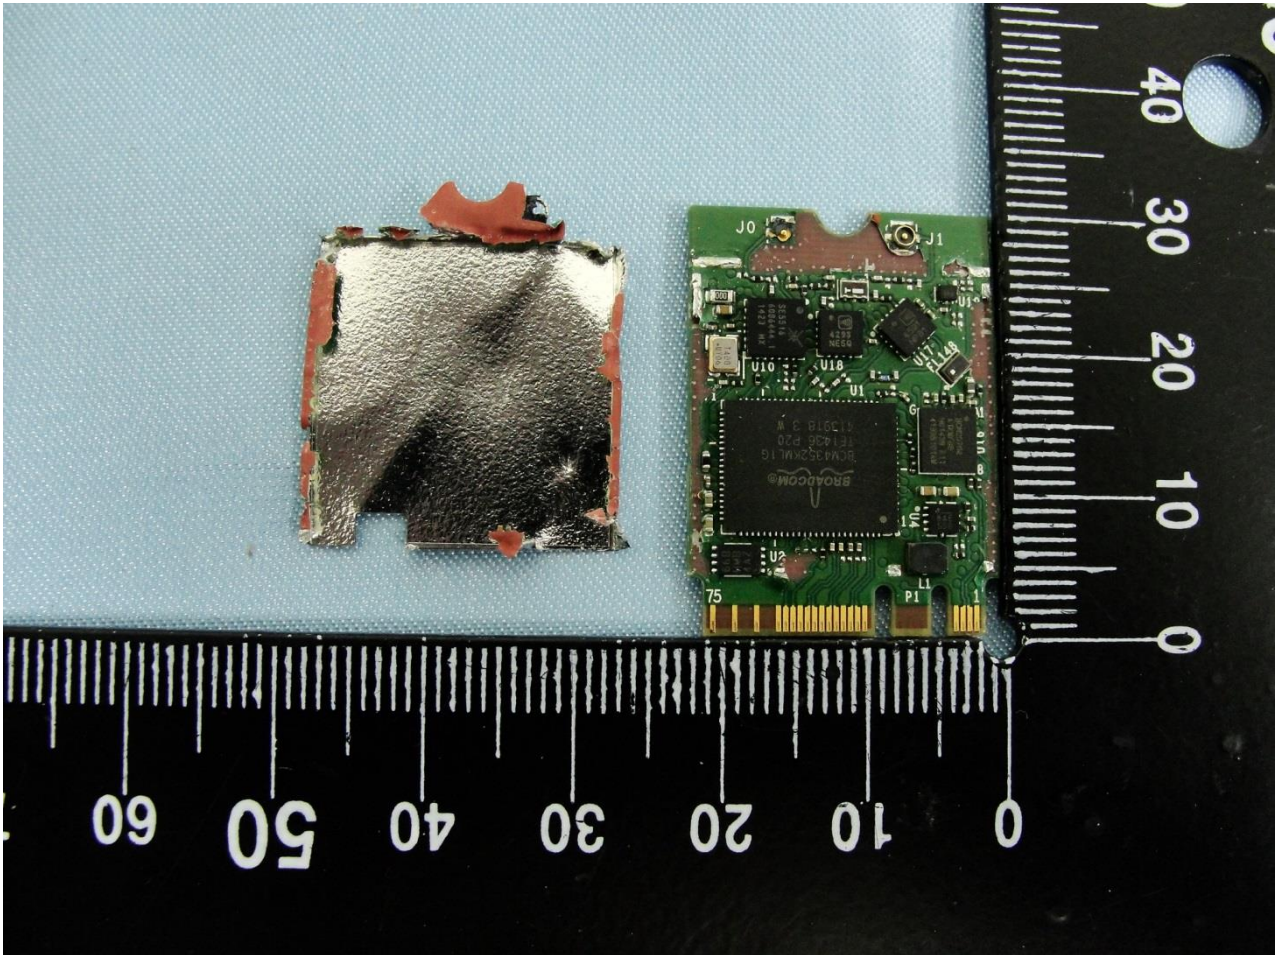

1. Photograph of the EUT

EUT: 802.11 a/b/g/n/ac WLAN+ Bluetooth PCI-E Mini Card

(Brand Name: Broadcom Corporation / Model Name: BCM94352Z)

EUT: 802.11 a/b/g/n/ac WLAN+ Bluetooth PCI-E Mini Card
(Brand Name: Broadcom Corporation / Model Name: BCM94352Z)

EUT: 802.11 a/b/g/n/ac WLAN+ Bluetooth PCI-E Mini Card
(Brand Name: Broadcom Corporation / Model Name: BCM94352Z)

EUT: 802.11 a/b/g/n/ac WLAN+ Bluetooth PCI-E Mini Card
(Brand Name: Broadcom Corporation / Model Name: BCM94352Z)

2. External Photograph of the Host

Host: Portable Computer (Brand Name: DELL / Model Name: P20T)

Host: Redwood_B_BSW

Host: Portable Computer (Brand Name: DELL / Model Name: P20T)

Host: Portable Computer (Brand Name: DELL / Model Name: P20T)