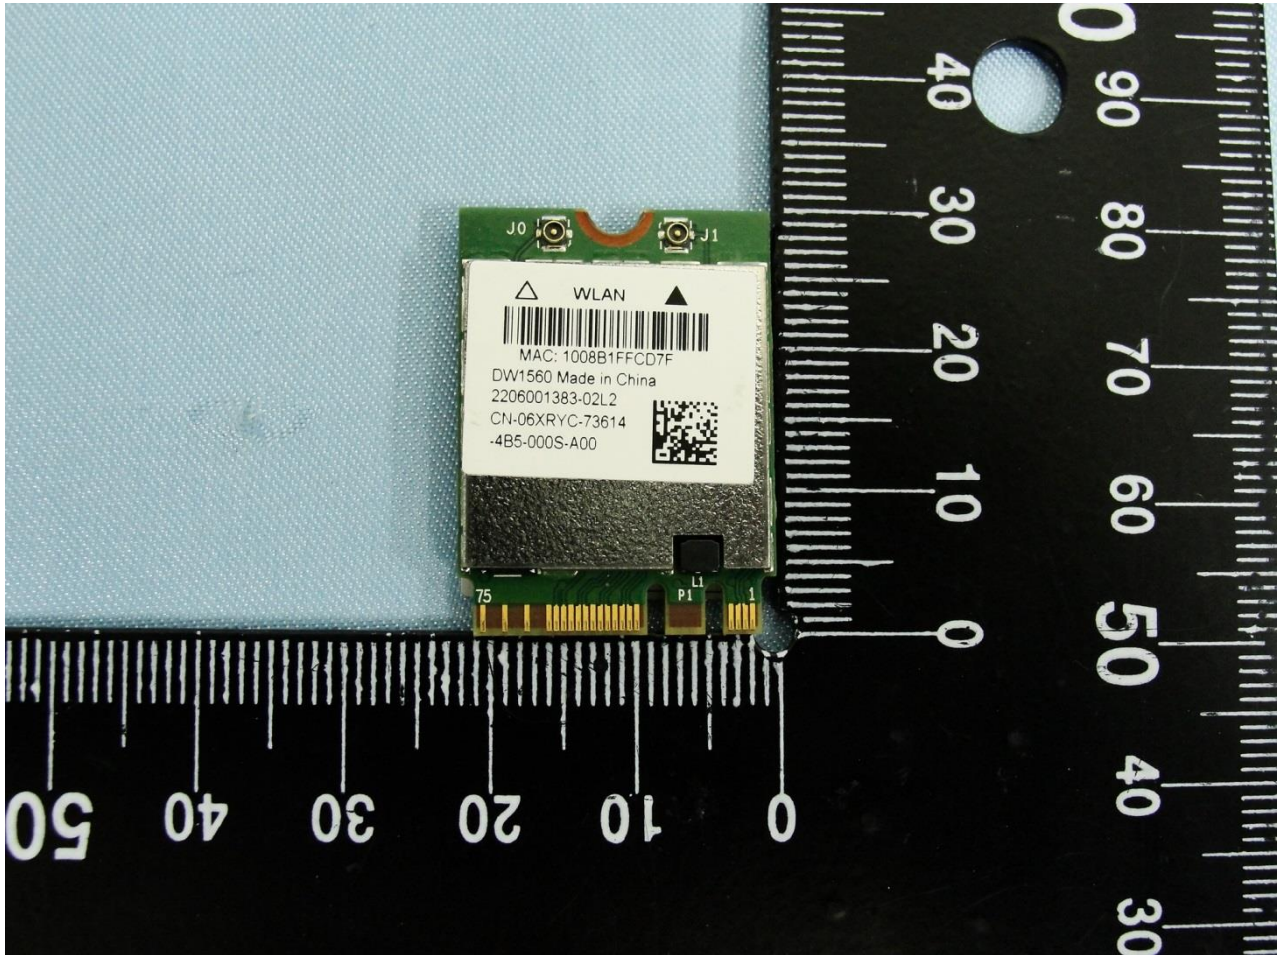

1. Photograph of the EUT

EUT: 802.11 a/b/g/n/ac WLAN+ Bluetooth PCI-E Mini Card

(Brand Name: Broadcom Corporation / Model Name: BCM94352Z)

EUT: 802.11 a/b/g/n/ac WLAN+ Bluetooth PCI-E Mini Card
(Brand Name: Broadcom Corporation / Model Name: BCM94352Z)

EUT: 802.11 a/b/g/n/ac WLAN+ Bluetooth PCI-E Mini Card
(Brand Name: Broadcom Corporation / Model Name: BCM94352Z)

EUT: 802.11 a/b/g/n/ac WLAN+ Bluetooth PCI-E Mini Card
(Brand Name: Broadcom Corporation / Model Name: BCM94352Z)