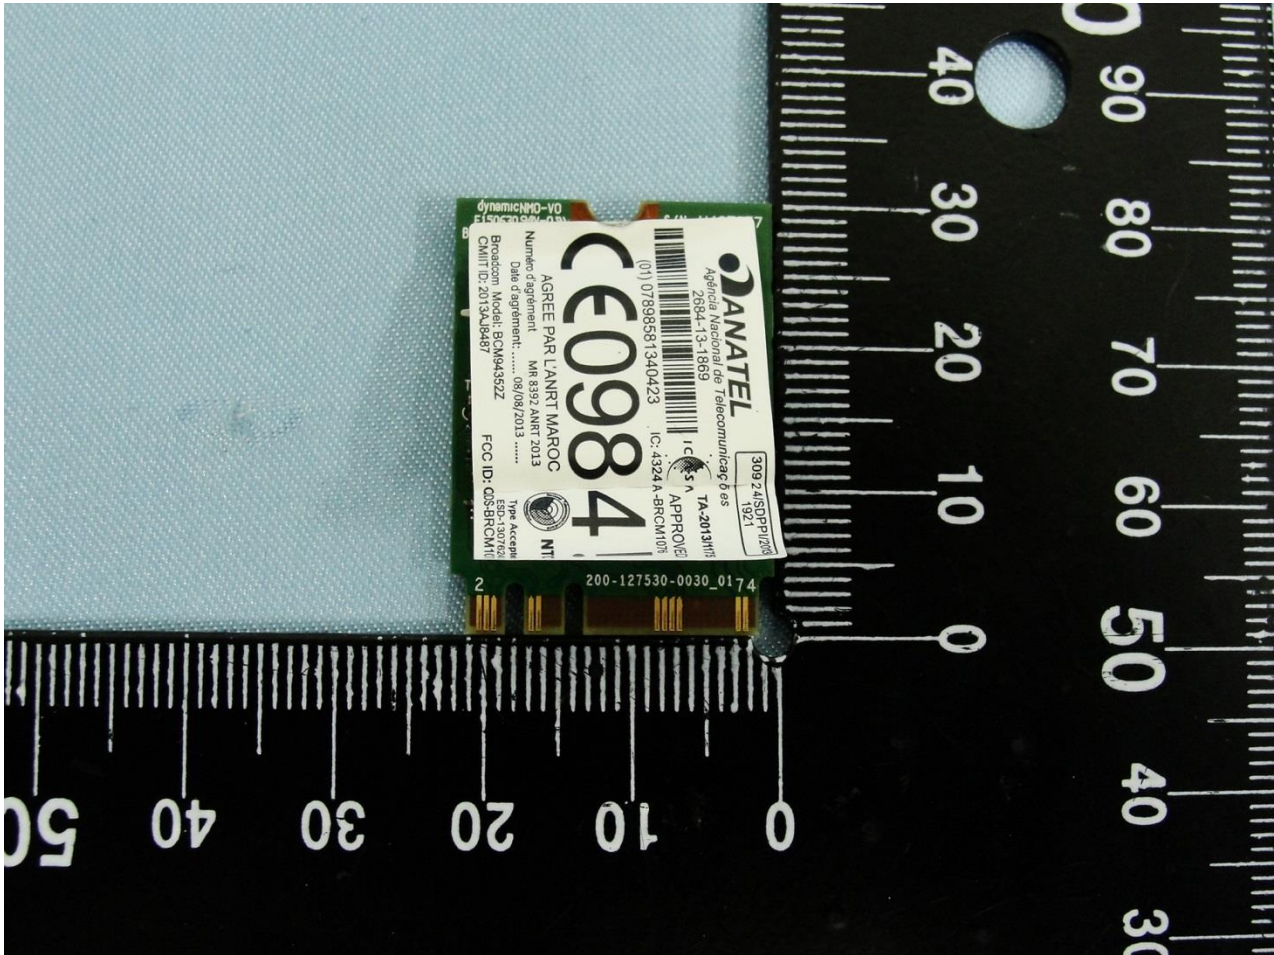

1. Photograph of the EUT

EUT: 802.11 a/b/g/n/ac WLAN+ Bluetooth PCI-E Mini Card

(Brand Name: Broadcom Corporation / Model Name: BCM94352Z)

EUT: 802.11 a/b/g/n/ac WLAN+ Bluetooth PCI-E Mini Card
(Brand Name: Broadcom Corporation / Model Name: BCM94352Z)

EUT: 802.11 a/b/g/n/ac WLAN+ Bluetooth PCI-E Mini Card
(Brand Name: Broadcom Corporation / Model Name: BCM94352Z)

EUT: 802.11 a/b/g/n/ac WLAN+ Bluetooth PCI-E Mini Card
(Brand Name: Broadcom Corporation / Model Name: BCM94352Z)