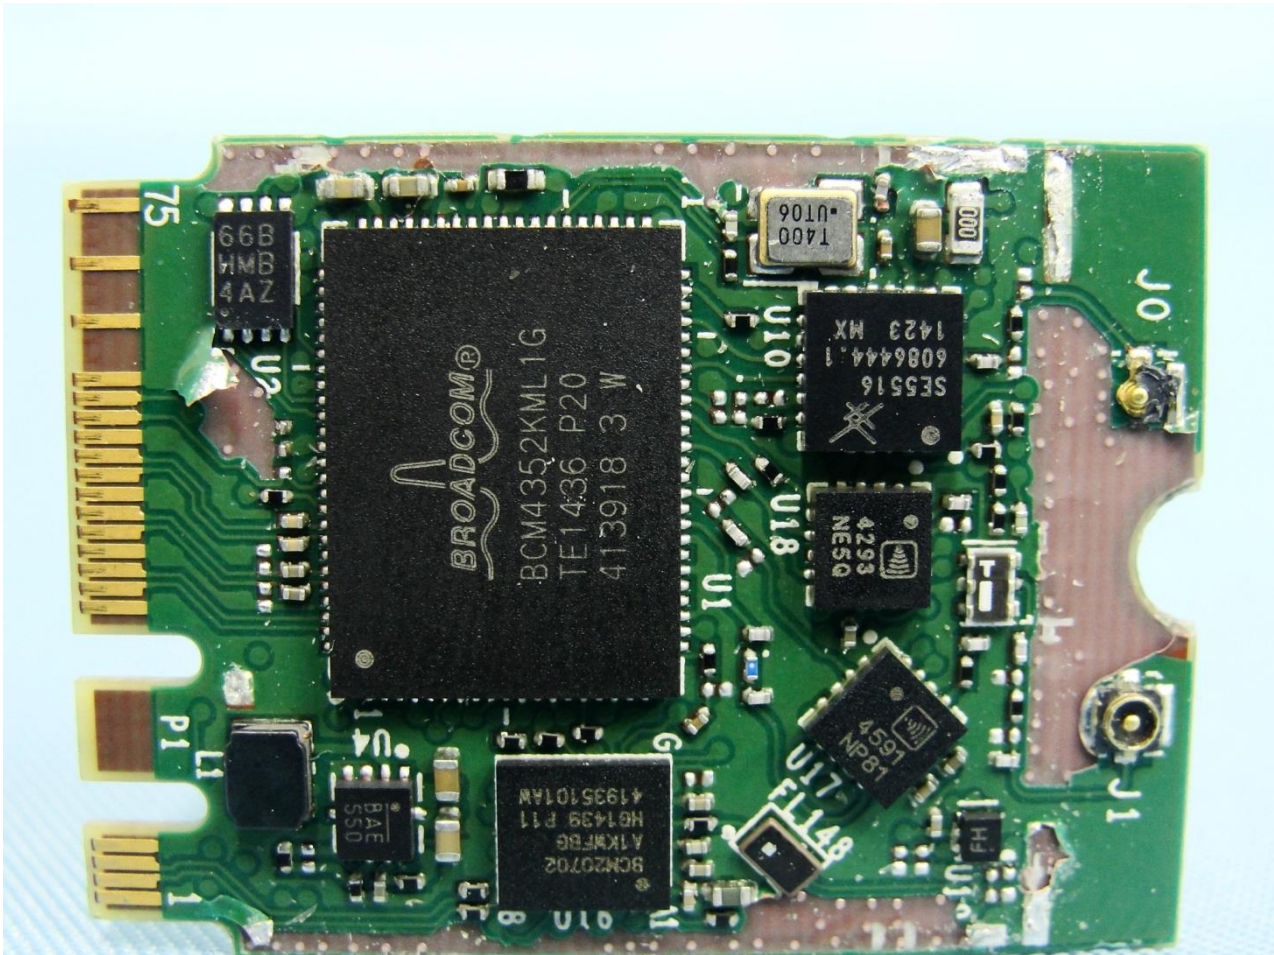

1. Photograph of the EUT

EUT: 802.11 a/b/g/n/ac WLAN+ Bluetooth PCI-E Mini Card

(Brand Name: Broadcom Corporation / Model Name: BCM94352Z)

EUT: 802.11 a/b/g/n/ac WLAN+ Bluetooth PCI-E Mini Card
(Brand Name: Broadcom Corporation / Model Name: BCM94352Z)

EUT: 802.11 a/b/g/n/ac WLAN+ Bluetooth PCI-E Mini Card
(Brand Name: Broadcom Corporation / Model Name: BCM94352Z)

EUT: 802.11 a/b/g/n/ac WLAN+ Bluetooth PCI-E Mini Card
(Brand Name: Broadcom Corporation / Model Name: BCM94352Z)

2. External Photograph of the Host

Host: Portable Computer (Brand Name: DELL / Model Name: P20T)

Host: Redwood_B_BSW

Host: Portable Computer (Brand Name: DELL / Model Name: P20T)

Host: Portable Computer (Brand Name: DELL / Model Name: P20T)