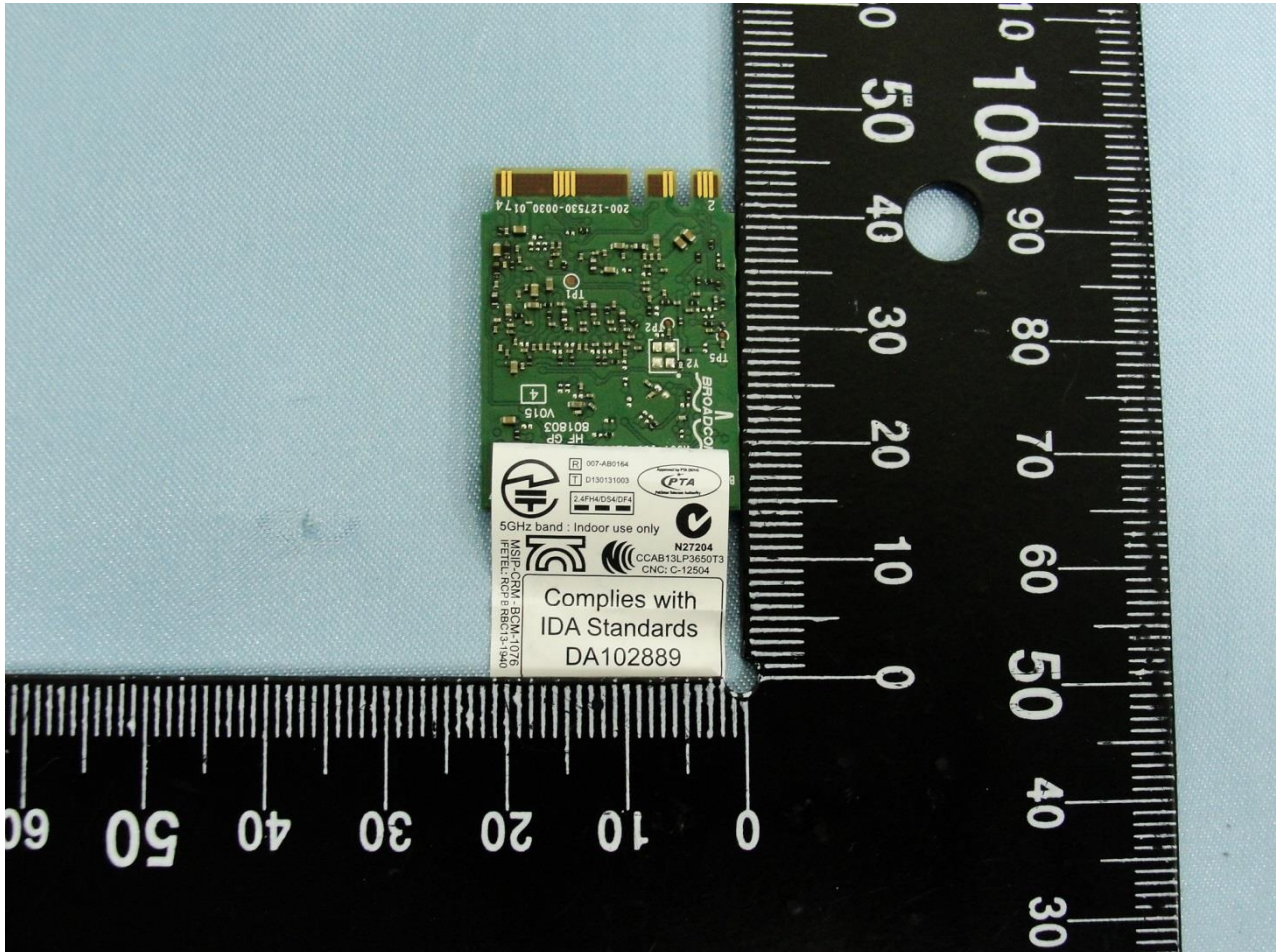

1. Photograph of the EUT

EUT: 802.11 a/b/g/n/ac WLAN+ Bluetooth PCI-E Mini Card

(Brand Name: Broadcom Corporation / Model Name: BCM94352Z)

EUT: 802.11 a/b/g/n/ac WLAN+ Bluetooth PCI-E Mini Card
(Brand Name: Broadcom Corporation / Model Name: BCM94352Z)

EUT: 802.11 a/b/g/n/ac WLAN+ Bluetooth PCI-E Mini Card
(Brand Name: Broadcom Corporation / Model Name: BCM94352Z)

EUT: 802.11 a/b/g/n/ac WLAN+ Bluetooth PCI-E Mini Card
(Brand Name: Broadcom Corporation / Model Name: BCM94352Z)