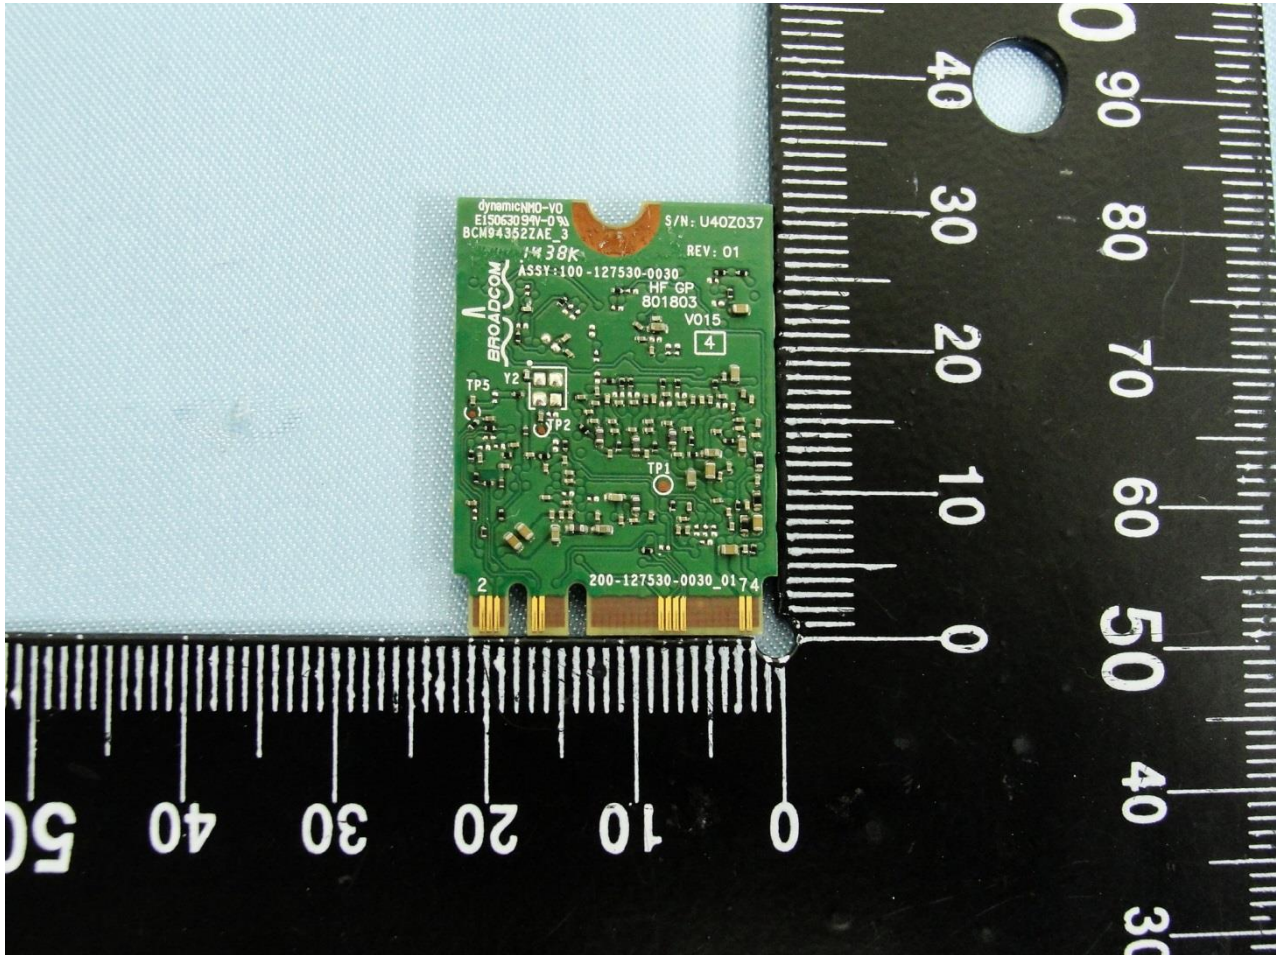

1. Photograph of the EUT

EUT: 802.11 a/b/g/n/ac WLAN+ Bluetooth PCI-E Mini Card

(Brand Name: Broadcom Corporation / Model Name: BCM94352Z)

EUT: 802.11 a/b/g/n/ac WLAN+ Bluetooth PCI-E Mini Card
(Brand Name: Broadcom Corporation / Model Name: BCM94352Z)

EUT: 802.11 a/b/g/n/ac WLAN+ Bluetooth PCI-E Mini Card
(Brand Name: Broadcom Corporation / Model Name: BCM94352Z)

EUT: 802.11 a/b/g/n/ac WLAN+ Bluetooth PCI-E Mini Card
(Brand Name: Broadcom Corporation / Model Name: BCM94352Z)

2. External Photograph of the Host

Host: Portable Computer (Brand Name: DELL / Model Name: P20T)

Host: Redwood_B_BSW

Host: Portable Computer (Brand Name: DELL / Model Name: P20T)

Host: Portable Computer (Brand Name: DELL / Model Name: P20T)