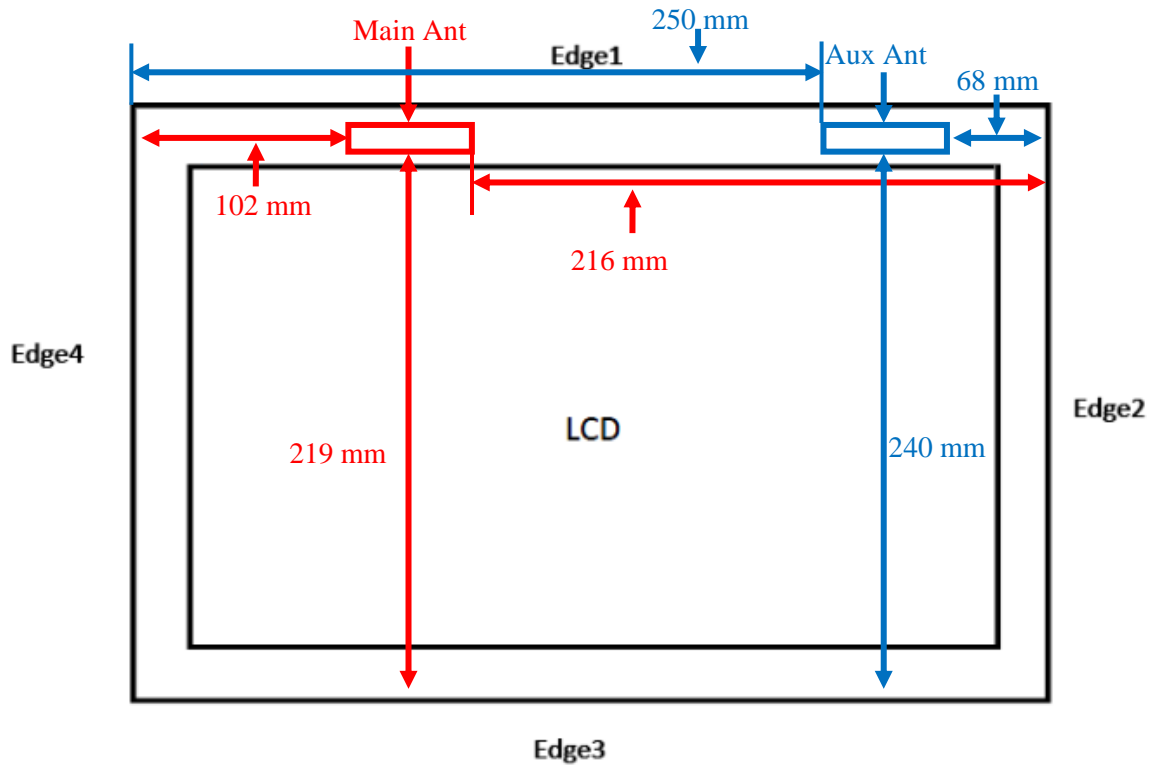

## Antenna Location

NB Mode

Separation Distance (mm)	Wi-Fi Antenna (Main)	Wi-Fi Antenna (Aux)
Top-Edge (Edge1)		
Right-Edge (Edge2)		
Bottom-Edge (Edge3)		
Left-Edge (Edge4)		
Bottom	219	219

## Tablet Mode

Separation Distance (mm)	Wi-Fi Antenna (Main)	Wi-Fi Antenna (Aux)
Top-Edge (Edge1)	7.7	7.7
Right-Edge (Edge2)	216	68
Bottom-Edge (Edge3)	219	219
Left-Edge (Edge4)	102	250
Rear Surface	18.6	18.6

## Stand Mode

Separation Distance (mm)	Wi-Fi Antenna (Main)	Wi-Fi Antenna (Aux)
Top-Edge (Edge1)	7.7	7.7
Right-Edge (Edge2)	216	68
Bottom-Edge (Edge3)	219	219
Left-Edge (Edge4)	102	250
Rear Surface	18.6	18.6

## Tent Mode

Separation Distance (mm)	Wi-Fi Antenna (Main)	Wi-Fi Antenna (Aux)
Top-Edge (Edge1)	7.7	7.7
Right-Edge (Edge2)		
Bottom-Edge (Edge3)		
Left-Edge (Edge4)		
Rear Surface		