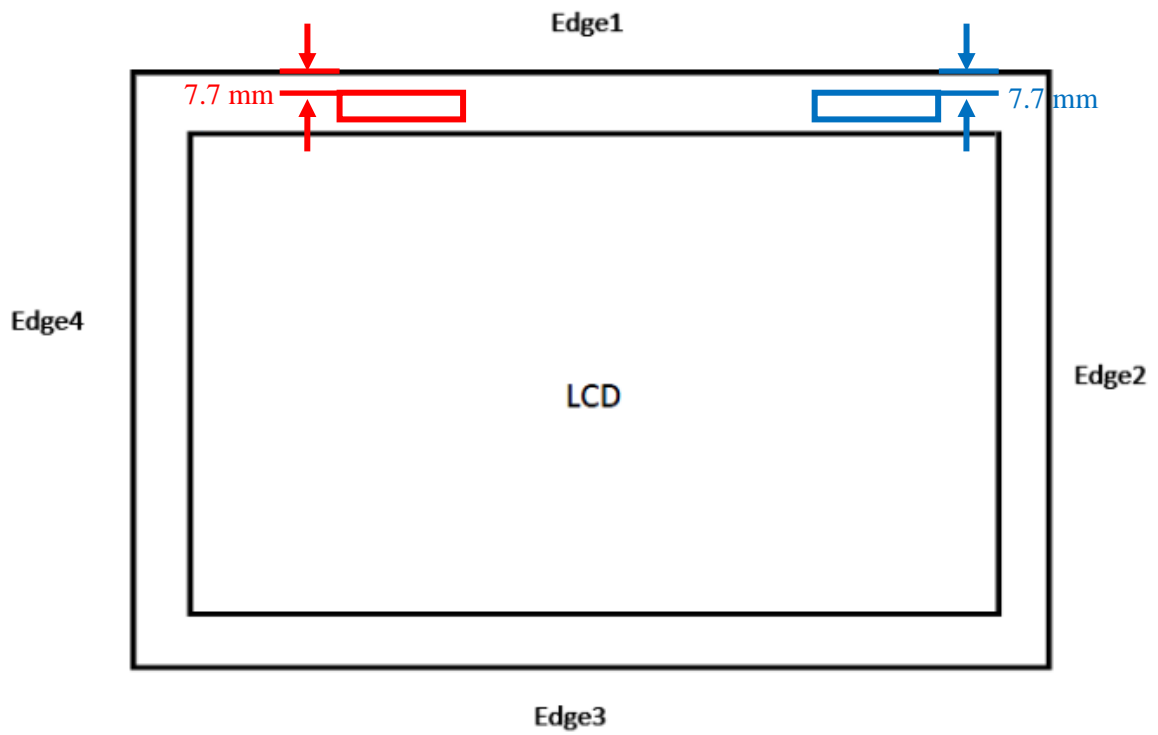

## Antenna Location

NB Mode

Separation Distance (mm)	Wi-Fi Antenna (Main)	Wi-Fi Antenna (Aux)
Top-Edge (Edge1)		
Right-Edge (Edge2)		
Bottom-Edge (Edge3)		
Left-Edge (Edge4)		
Bottom	219	219

## Tablet Mode

Separation Distance (mm)	Wi-Fi Antenna (Main)	Wi-Fi Antenna (Aux)
Top-Edge (Edge1)	7.7	7.7
Right-Edge (Edge2)	216	68
Bottom-Edge (Edge3)	219	219
Left-Edge (Edge4)	102	250
Rear Surface	18.6	18.6

## Stand Mode

Separation Distance (mm)	Wi-Fi Antenna (Main)	Wi-Fi Antenna (Aux)
Top-Edge (Edge1)	7.7	7.7
Right-Edge (Edge2)	216	68
Bottom-Edge (Edge3)	219	219
Left-Edge (Edge4)	102	250
Rear Surface	18.6	18.6

## Tent Mode

Separation Distance (mm)	Wi-Fi Antenna (Main)	Wi-Fi Antenna (Aux)
Top-Edge (Edge1)	7.7	7.7
Right-Edge (Edge2)		
Bottom-Edge (Edge3)		
Left-Edge (Edge4)		
Rear Surface		