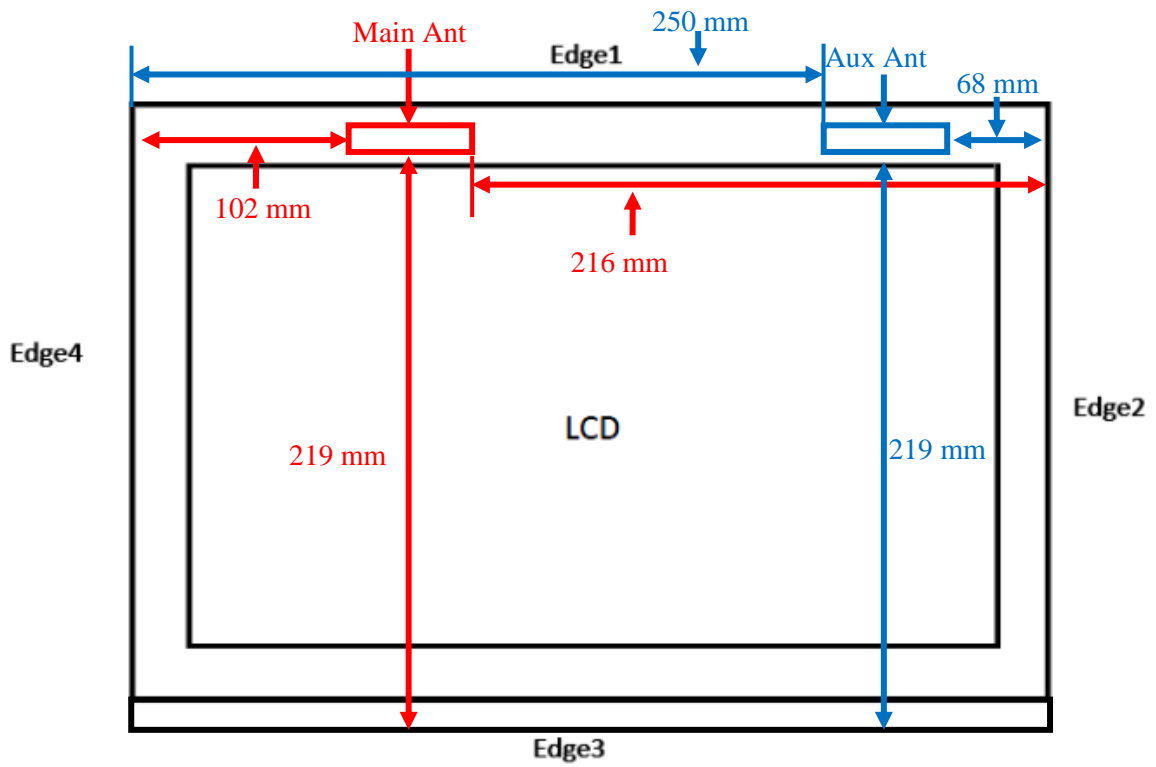

## Antenna Location

NB Mode

Separation Distance (mm)	Wi-Fi Antenna (Main)	Wi-Fi Antenna (Aux)
Top-Edge (Edge1)		
Right-Edge (Edge2)		
Bottom-Edge (Edge3)		
Left-Edge (Edge4)		
Bottom	219	219

## Tablet Mode

Separation Distance (mm)	Wi-Fi Antenna (Main)	Wi-Fi Antenna (Aux)
Top-Edge (Edge1)	7.7	7.7
Right-Edge (Edge2)	216	68
Bottom-Edge (Edge3)	219	219
Left-Edge (Edge4)	102	250
Rear Surface	18.6	18.6

## Stand Mode

Separation Distance (mm)	Wi-Fi Antenna (Main)	Wi-Fi Antenna (Aux)
Top-Edge (Edge1)	7.7	7.7
Right-Edge (Edge2)	216	68
Bottom-Edge (Edge3)	219	219
Left-Edge (Edge4)	102	250
Rear Surface	18.6	18.6

## Tent Mode

Separation Distance (mm)	Wi-Fi Antenna (Main)	Wi-Fi Antenna (Aux)
Top-Edge (Edge1)	7.7	7.7
Right-Edge (Edge2)		
Bottom-Edge (Edge3)		
Left-Edge (Edge4)		
Rear Surface		