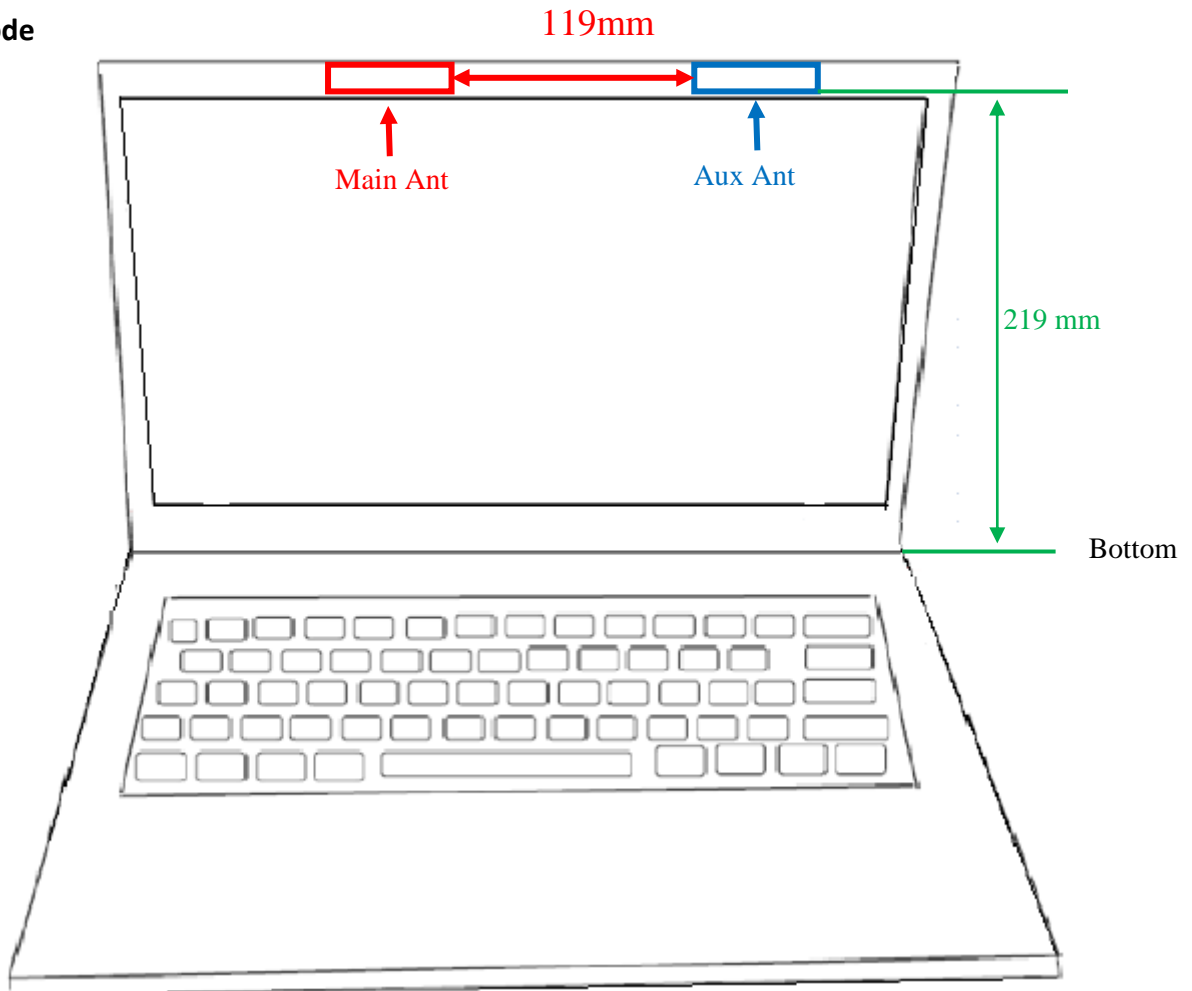

## Antenna Location

NB Mode

Separation Distance (mm)	Wi-Fi Antenna (Main)	Wi-Fi Antenna (Aux)
Top-Edge (Edge1)		
Right-Edge (Edge2)		
Bottom-Edge (Edge3)		
Left-Edge (Edge4)		
Bottom	219	219

## Tablet Mode

Separation Distance (mm)	Wi-Fi Antenna (Main)	Wi-Fi Antenna (Aux)
Top-Edge (Edge1)	7.7	7.7
Right-Edge (Edge2)	216	68
Bottom-Edge (Edge3)	219	219
Left-Edge (Edge4)	102	250
Rear Surface	18.6	18.6

## Stand Mode

Separation Distance (mm)	Wi-Fi Antenna (Main)	Wi-Fi Antenna (Aux)
Top-Edge (Edge1)	7.7	7.7
Right-Edge (Edge2)	216	68
Bottom-Edge (Edge3)	219	219
Left-Edge (Edge4)	102	250
Rear Surface	18.6	18.6

## Tent Mode

Separation Distance (mm)	Wi-Fi Antenna (Main)	Wi-Fi Antenna (Aux)
Top-Edge (Edge1)	7.7	7.7
Right-Edge (Edge2)		
Bottom-Edge (Edge3)		
Left-Edge (Edge4)		
Rear Surface		