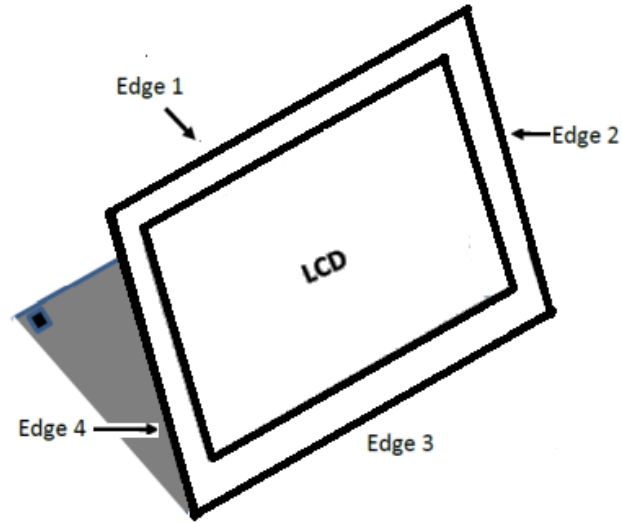

## Antenna Location

NB Mode

Separation Distance (mm)	Wi-Fi Antenna (Main)	Wi-Fi Antenna (Aux)
Top-Edge (Edge1)		
Right-Edge (Edge2)		
Bottom-Edge (Edge3)		
Left-Edge (Edge4)		
Bottom	219	219

## Tablet Mode

Separation Distance (mm)	Wi-Fi Antenna (Main)	Wi-Fi Antenna (Aux)
Top-Edge (Edge1)	7.7	7.7
Right-Edge (Edge2)	216	68
Bottom-Edge (Edge3)	219	219
Left-Edge (Edge4)	102	250
Rear Surface	18.6	18.6

## Stand Mode

Separation Distance (mm)	Wi-Fi Antenna (Main)	Wi-Fi Antenna (Aux)
Top-Edge (Edge1)	7.7	7.7
Right-Edge (Edge2)	216	68
Bottom-Edge (Edge3)	219	219
Left-Edge (Edge4)	102	250
Rear Surface	18.6	18.6

## Tent Mode

Separation Distance (mm)	Wi-Fi Antenna (Main)	Wi-Fi Antenna (Aux)
Top-Edge (Edge1)	7.7	7.7
Right-Edge (Edge2)		
Bottom-Edge (Edge3)		
Left-Edge (Edge4)		
Rear Surface		