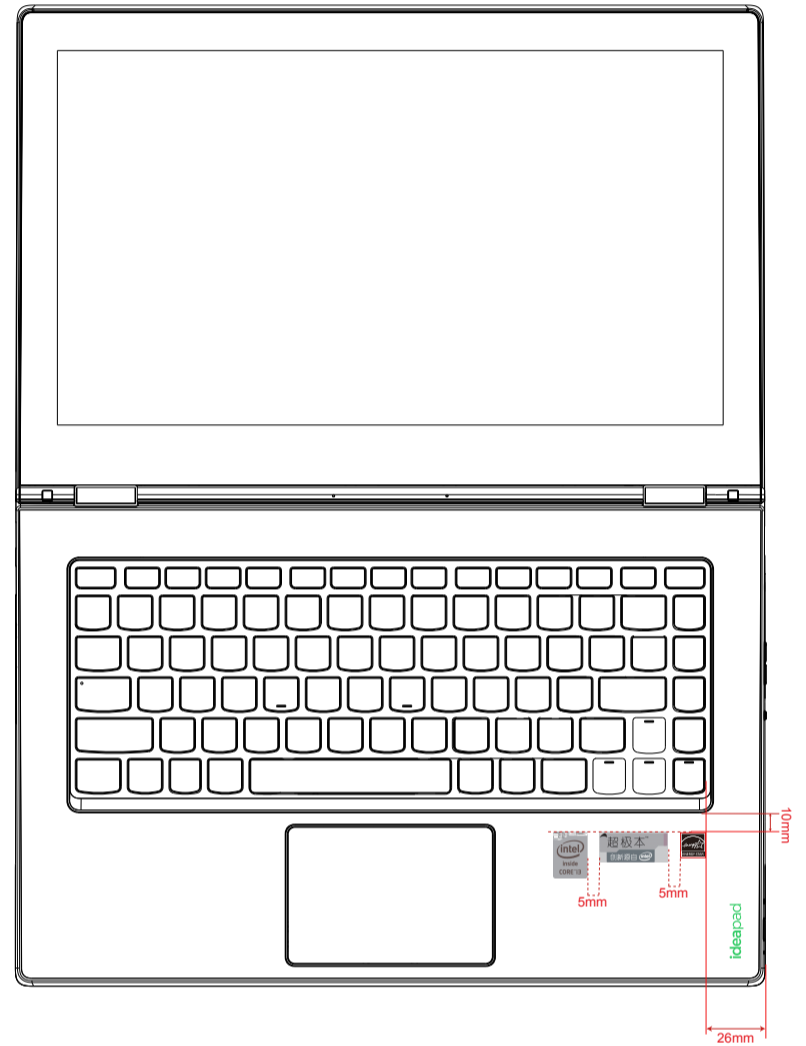

< Kona > VIUU3 Label Location

Version	Description
01	
02	
03	
04	
05	

LCD COVER

LCD BEZEL AND LOGIC UPPER

BOTTOM SIDE

BT WL (FOR US/CA/TW) BT WL (INDONESIA) BT WL (BRAZIL) BT WL (SIRIM) BT WL (ISRAEL)