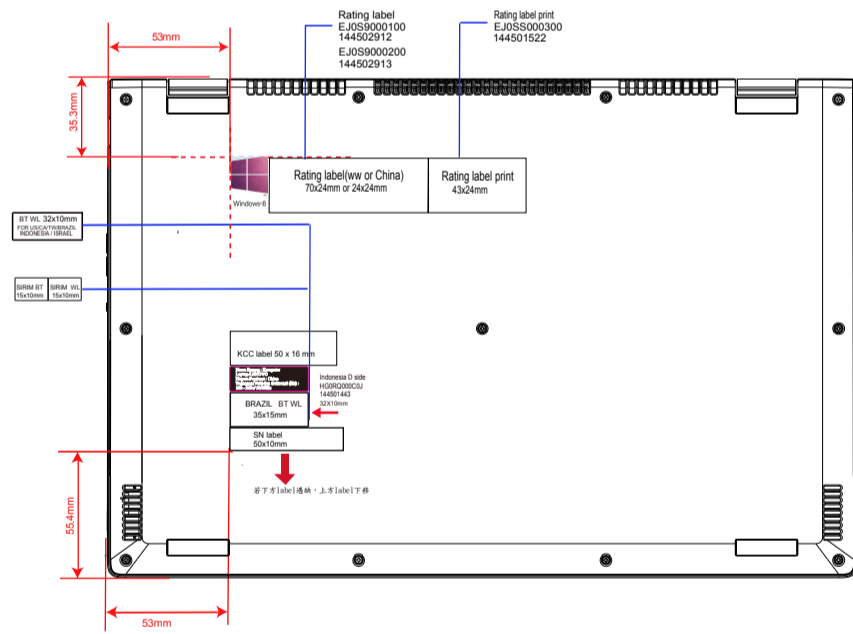

< Kona > VIUU3 Label Location

Version	Description
01	
02	
03	
04	
05	

LCD COVER

LCD BEZEL AND LOGIC UPPER

BOTTOM SIDE

BT WL (FOR US/CA/TW) BT WL (INDONESIA) BT WL (BRAZIL) BT WL (SIRIM) BT WL (ISRAEL)