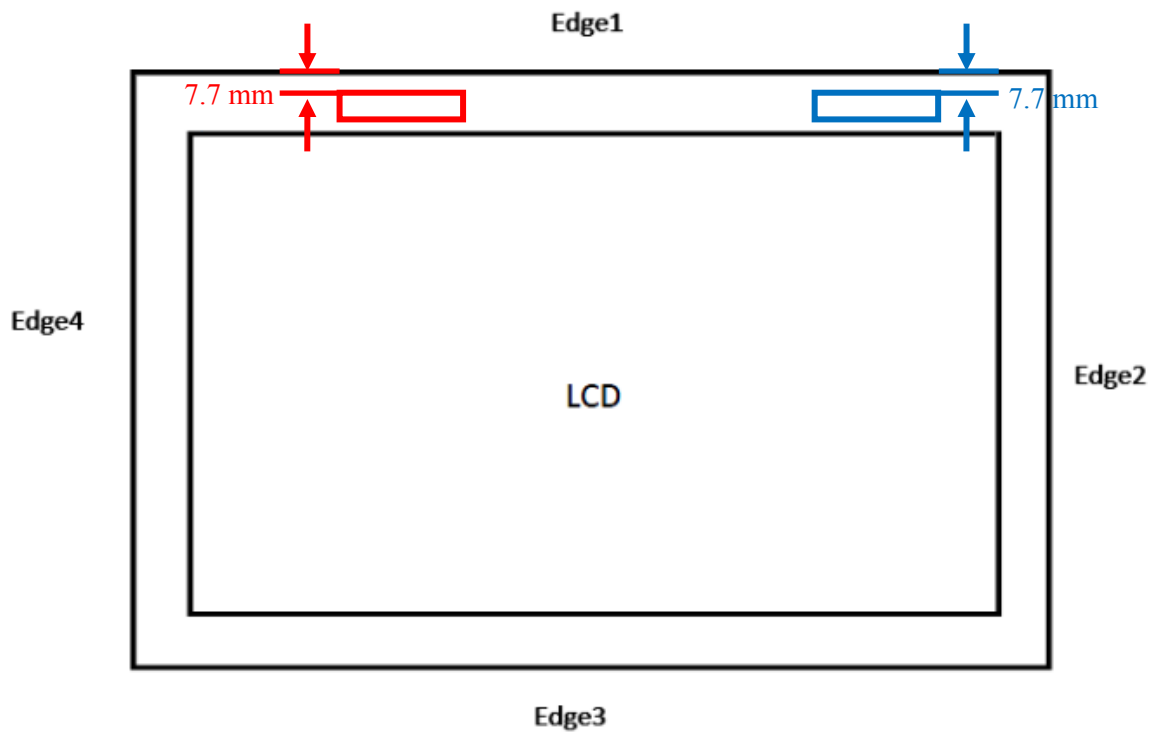

Antenna Location

NB Mode

Separation Distance (mm)	Wi-Fi Antenna (Main)	Wi-Fi Antenna (Aux)
Top-Edge (Edge1)		
Right-Edge (Edge2)		
Bottom-Edge (Edge3)		
Left-Edge (Edge4)		
Bottom	219	219

Tablet Mode

Separation Distance (mm)	Wi-Fi Antenna (Main)	Wi-Fi Antenna (Aux)
Top-Edge (Edge1)	7.7	7.7
Right-Edge (Edge2)	216	68
Bottom-Edge (Edge3)	219	219
Left-Edge (Edge4)	102	250
Rear Surface	18.6	18.6

Stand Mode

Separation Distance (mm)	Wi-Fi Antenna (Main)	Wi-Fi Antenna (Aux)
Top-Edge (Edge1)	7.7	7.7
Right-Edge (Edge2)	216	68
Bottom-Edge (Edge3)	219	219
Left-Edge (Edge4)	102	250
Rear Surface	18.6	18.6

Tent Mode

Separation Distance (mm)	Wi-Fi Antenna (Main)	Wi-Fi Antenna (Aux)
Top-Edge (Edge1)	7.7	7.7
Right-Edge (Edge2)		
Bottom-Edge (Edge3)		
Left-Edge (Edge4)		
Rear Surface		

SETUP PHOTOS

Tablet Mode Rear