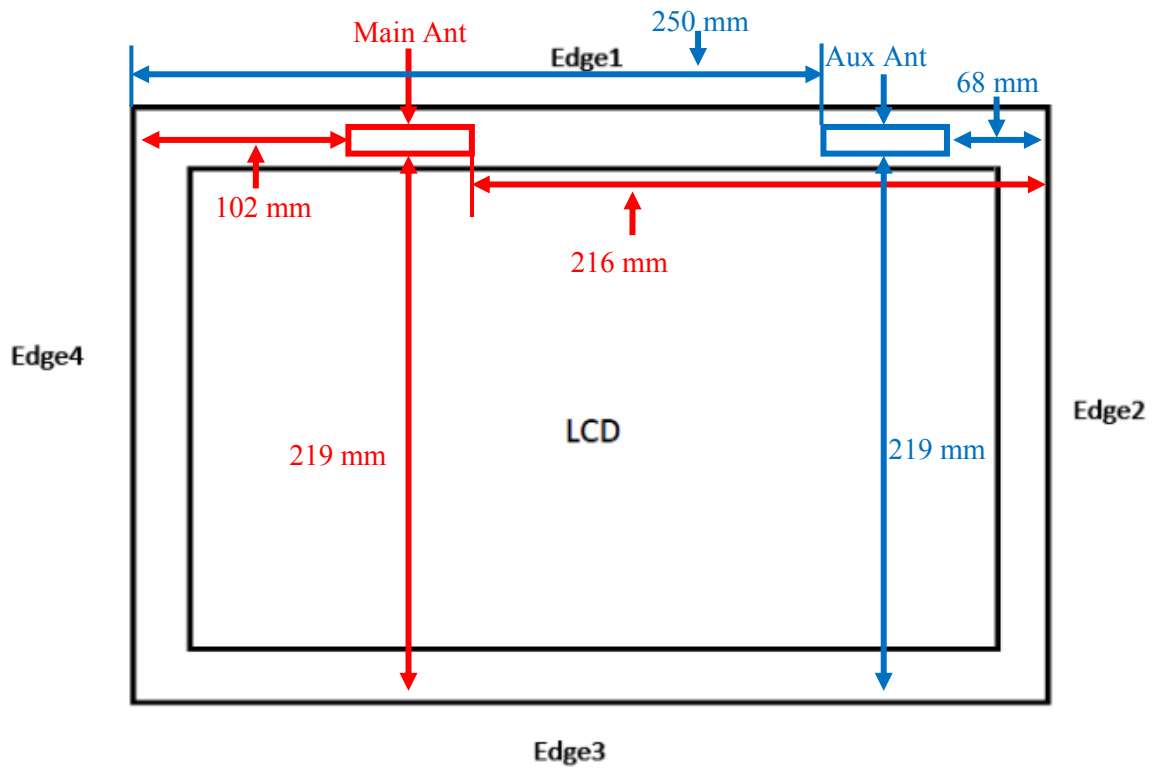

Antenna Location

NB Mode

Separation Distance (mm)	Wi-Fi Antenna (Main)	Wi-Fi Antenna (Aux)
Top-Edge (Edge1)		
Right-Edge (Edge2)		
Bottom-Edge (Edge3)		
Left-Edge (Edge4)		
Bottom	219	219

Tablet Mode

Separation Distance (mm)	Wi-Fi Antenna (Main)	Wi-Fi Antenna (Aux)
Top-Edge (Edge1)	7.7	7.7
Right-Edge (Edge2)	216	68
Bottom-Edge (Edge3)	219	219
Left-Edge (Edge4)	102	250
Rear Surface	18.6	18.6

Stand Mode

Separation Distance (mm)	Wi-Fi Antenna (Main)	Wi-Fi Antenna (Aux)
Top-Edge (Edge1)	7.7	7.7
Right-Edge (Edge2)	216	68
Bottom-Edge (Edge3)	219	219
Left-Edge (Edge4)	102	250
Rear Surface	18.6	18.6

Tent Mode

Separation Distance (mm)	Wi-Fi Antenna (Main)	Wi-Fi Antenna (Aux)
Top-Edge (Edge1)	7.7	7.7
Right-Edge (Edge2)		
Bottom-Edge (Edge3)		
Left-Edge (Edge4)		
Rear Surface		

SETUP PHOTOS

Tablet Mode Rear