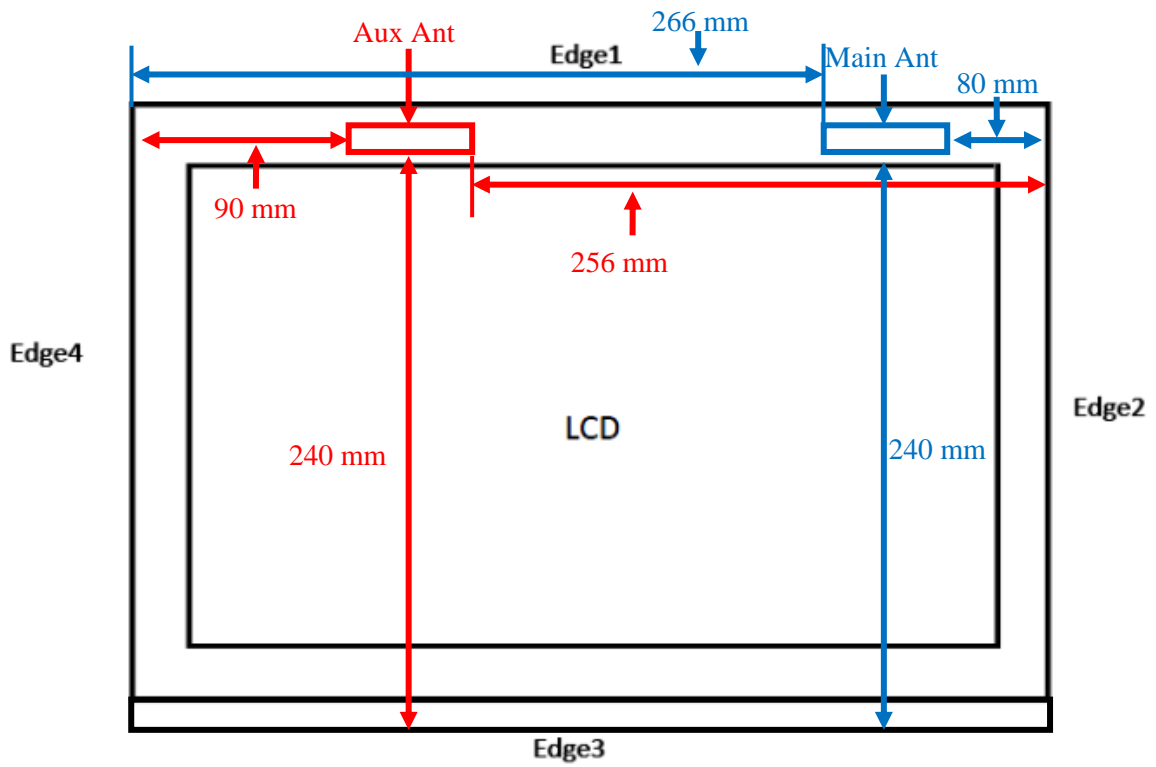

Antenna Location

NB Mode

Separation Distance (mm)	Wi-Fi Antenna (Main)	Wi-Fi Antenna (Aux)
Top-Edge (Edge1)		
Right-Edge (Edge2)		
Bottom-Edge (Edge3)		
Left-Edge (Edge4)		
Bottom	252.5	252.5

Tablet Mode

Separation Distance (mm)	Wi-Fi Antenna (Main)	Wi-Fi Antenna (Aux)
Top-Edge (Edge1)	4	4
Right-Edge (Edge2)	256	80
Bottom-Edge (Edge3)	240	240
Left-Edge (Edge4)	90	266
Rear Surface	18.8	18.8

Stand Mode

Separation Distance (mm)	Wi-Fi Antenna (Main)	Wi-Fi Antenna (Aux)
Top-Edge (Edge1)	4	4
Right-Edge (Edge2)	256	80
Bottom-Edge (Edge3)	240	240
Left-Edge (Edge4)	90	266
Rear Surface	18.8	18.8

Tent Mode

Separation Distance (mm)	Wi-Fi Antenna (Main)	Wi-Fi Antenna (Aux)
Top-Edge (Edge1)	4	4
Right-Edge (Edge2)		
Bottom-Edge (Edge3)		
Left-Edge (Edge4)		
Rear Surface		

EUT Photos