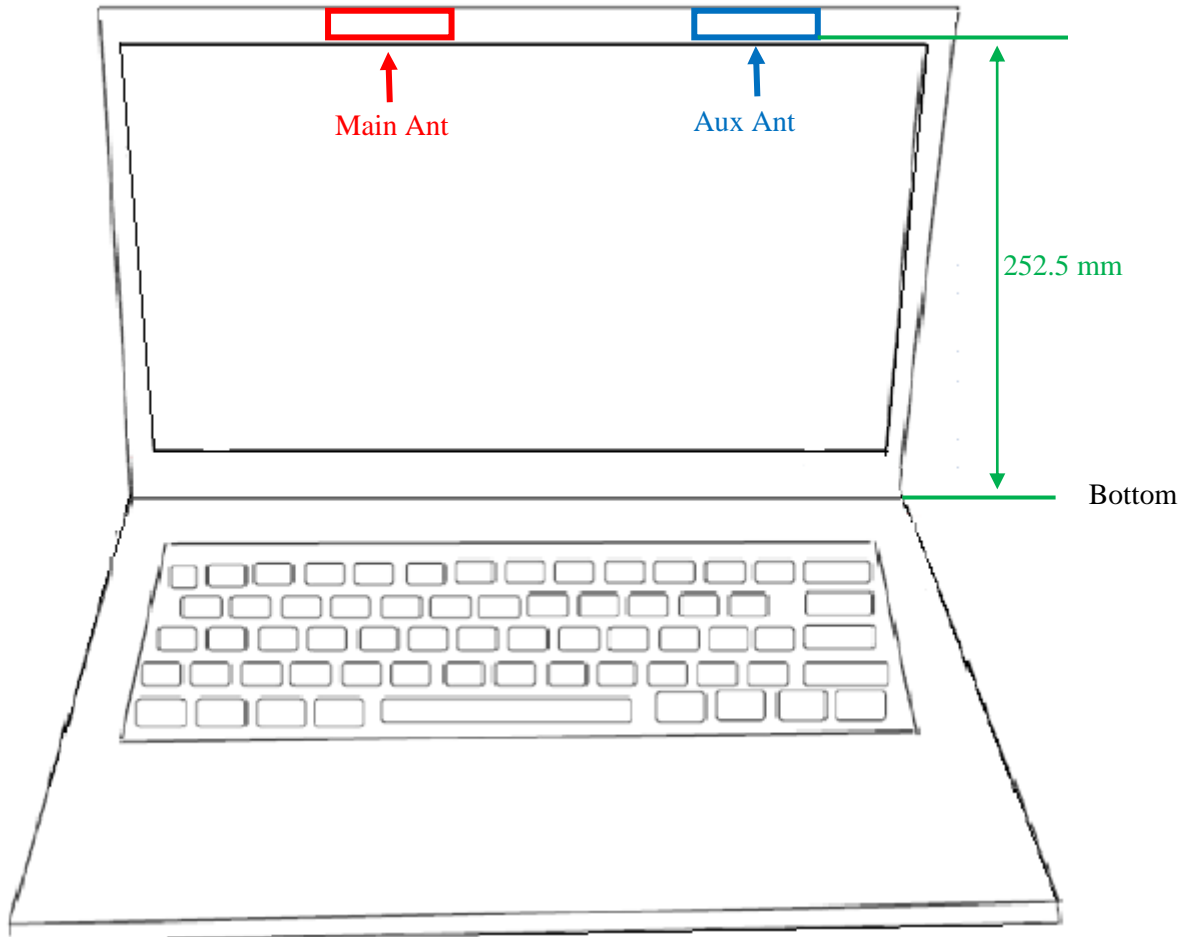

Antenna Location

NB Mode

Separation Distance (mm)	Wi-Fi Antenna (Main)	Wi-Fi Antenna (Aux)
Top-Edge (Edge1)		
Right-Edge (Edge2)		
Bottom-Edge (Edge3)		
Left-Edge (Edge4)		
Bottom	252.5	252.5

Tablet Mode

Separation Distance (mm)	Wi-Fi Antenna (Main)	Wi-Fi Antenna (Aux)
Top-Edge (Edge1)	4	4
Right-Edge (Edge2)	256	80
Bottom-Edge (Edge3)	240	240
Left-Edge (Edge4)	90	266
Rear Surface	18.8	18.8

Stand Mode

Separation Distance (mm)	Wi-Fi Antenna (Main)	Wi-Fi Antenna (Aux)
Top-Edge (Edge1)	4	4
Right-Edge (Edge2)	256	80
Bottom-Edge (Edge3)	240	240
Left-Edge (Edge4)	90	266
Rear Surface	18.8	18.8

Tent Mode

Separation Distance (mm)	Wi-Fi Antenna (Main)	Wi-Fi Antenna (Aux)
Top-Edge (Edge1)	4	4
Right-Edge (Edge2)		
Bottom-Edge (Edge3)		
Left-Edge (Edge4)		
Rear Surface		

EUT Photos