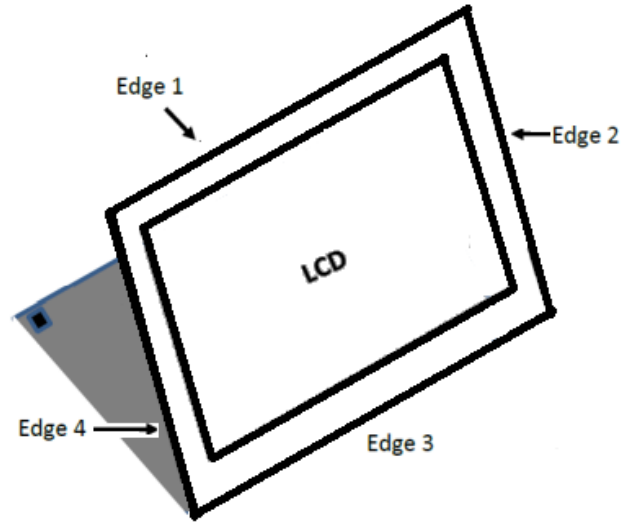

Antenna Location

NB Mode

Separation Distance (mm)	Wi-Fi Antenna (Main)	Wi-Fi Antenna (Aux)
Top-Edge (Edge1)		
Right-Edge (Edge2)		
Bottom-Edge (Edge3)		
Left-Edge (Edge4)		
Bottom	252.5	252.5

Tablet Mode

Separation Distance (mm)	Wi-Fi Antenna (Main)	Wi-Fi Antenna (Aux)
Top-Edge (Edge1)	4	4
Right-Edge (Edge2)	256	80
Bottom-Edge (Edge3)	240	240
Left-Edge (Edge4)	90	266
Rear Surface	18.8	18.8

Stand Mode

Separation Distance (mm)	Wi-Fi Antenna (Main)	Wi-Fi Antenna (Aux)
Top-Edge (Edge1)	4	4
Right-Edge (Edge2)	256	80
Bottom-Edge (Edge3)	240	240
Left-Edge (Edge4)	90	266
Rear Surface	18.8	18.8

Tent Mode

Separation Distance (mm)	Wi-Fi Antenna (Main)	Wi-Fi Antenna (Aux)
Top-Edge (Edge1)	4	4
Right-Edge (Edge2)		
Bottom-Edge (Edge3)		
Left-Edge (Edge4)		
Rear Surface		

EUT Photos