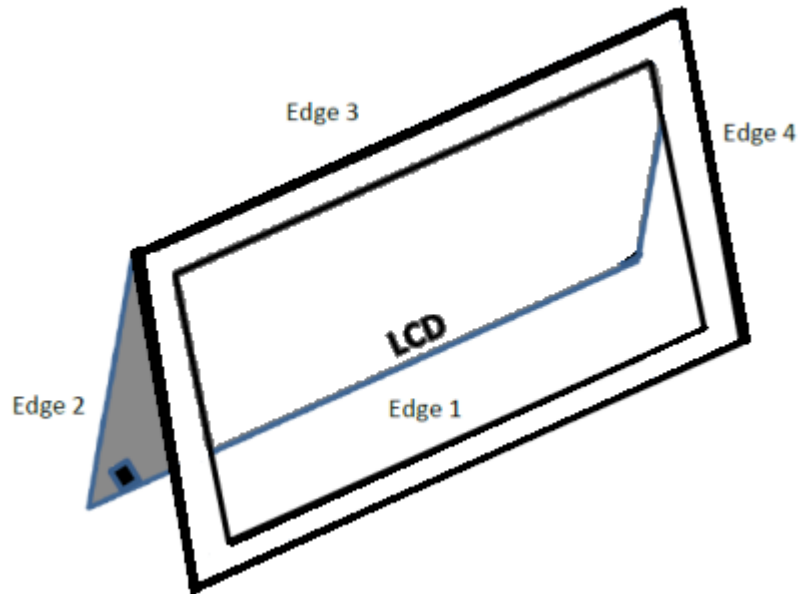

Antenna Location

NB Mode

Separation Distance (mm)	Wi-Fi Antenna (Main)	Wi-Fi Antenna (Aux)
Top-Edge (Edge1)		
Right-Edge (Edge2)		
Bottom-Edge (Edge3)		
Left-Edge (Edge4)		
Bottom	252.5	252.5

Tablet Mode

Separation Distance (mm)	Wi-Fi Antenna (Main)	Wi-Fi Antenna (Aux)
Top-Edge (Edge1)	4	4
Right-Edge (Edge2)	256	80
Bottom-Edge (Edge3)	240	240
Left-Edge (Edge4)	90	266
Rear Surface	18.8	18.8

Stand Mode

Separation Distance (mm)	Wi-Fi Antenna (Main)	Wi-Fi Antenna (Aux)
Top-Edge (Edge1)	4	4
Right-Edge (Edge2)	256	80
Bottom-Edge (Edge3)	240	240
Left-Edge (Edge4)	90	266
Rear Surface	18.8	18.8

Tent Mode

Separation Distance (mm)	Wi-Fi Antenna (Main)	Wi-Fi Antenna (Aux)
Top-Edge (Edge1)	4	4
Right-Edge (Edge2)		
Bottom-Edge (Edge3)		
Left-Edge (Edge4)		
Rear Surface		

EUT Photos