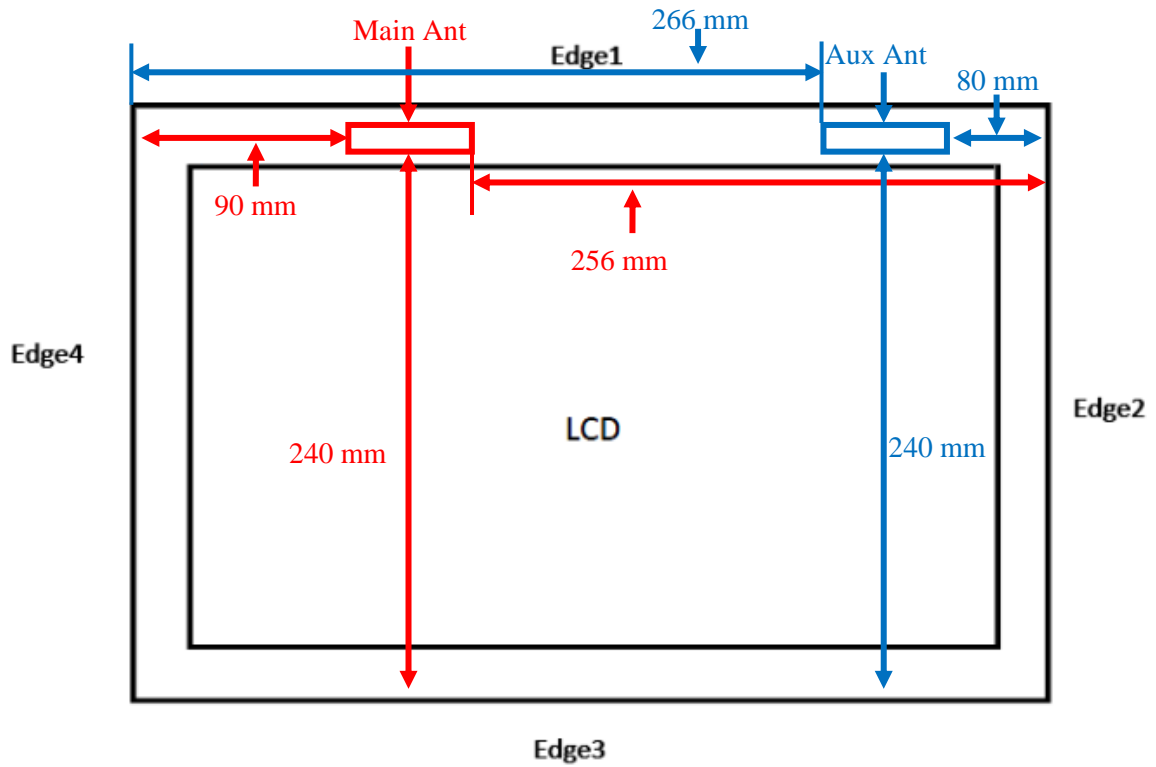

Antenna Location

NB Mode

Separation Distance (mm)	Wi-Fi Antenna (Main)	Wi-Fi Antenna (Aux)
Top-Edge (Edge1)		
Right-Edge (Edge2)		
Bottom-Edge (Edge3)		
Left-Edge (Edge4)		
Bottom	252.5	252.5

Tablet Mode

Separation Distance (mm)	Wi-Fi Antenna (Main)	Wi-Fi Antenna (Aux)
Top-Edge (Edge1)	4	4
Right-Edge (Edge2)	256	80
Bottom-Edge (Edge3)	240	240
Left-Edge (Edge4)	90	266
Rear Surface	18.8	18.8

Stand Mode

Separation Distance (mm)	Wi-Fi Antenna (Main)	Wi-Fi Antenna (Aux)
Top-Edge (Edge1)	4	4
Right-Edge (Edge2)	256	80
Bottom-Edge (Edge3)	240	240
Left-Edge (Edge4)	90	266
Rear Surface	18.8	18.8

Tent Mode

Separation Distance (mm)	Wi-Fi Antenna (Main)	Wi-Fi Antenna (Aux)
Top-Edge (Edge1)	4	4
Right-Edge (Edge2)		
Bottom-Edge (Edge3)		
Left-Edge (Edge4)		
Rear Surface		

EUT Photos