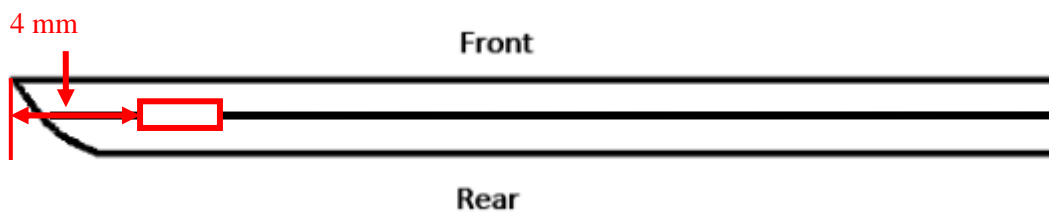

Antenna Location

NB Mode

Separation Distance (mm)	Wi-Fi Antenna (Main)	Wi-Fi Antenna (Aux)
Top-Edge (Edge1)		
Right-Edge (Edge2)		
Bottom-Edge (Edge3)		
Left-Edge (Edge4)		
Bottom	252.5	252.5

Tablet Mode

Separation Distance (mm)	Wi-Fi Antenna (Main)	Wi-Fi Antenna (Aux)
Top-Edge (Edge1)	4	4
Right-Edge (Edge2)	256	80
Bottom-Edge (Edge3)	240	240
Left-Edge (Edge4)	90	266
Rear Surface	18.8	18.8

Stand Mode

Separation Distance (mm)	Wi-Fi Antenna (Main)	Wi-Fi Antenna (Aux)
Top-Edge (Edge1)	4	4
Right-Edge (Edge2)	256	80
Bottom-Edge (Edge3)	240	240
Left-Edge (Edge4)	90	266
Rear Surface	18.8	18.8