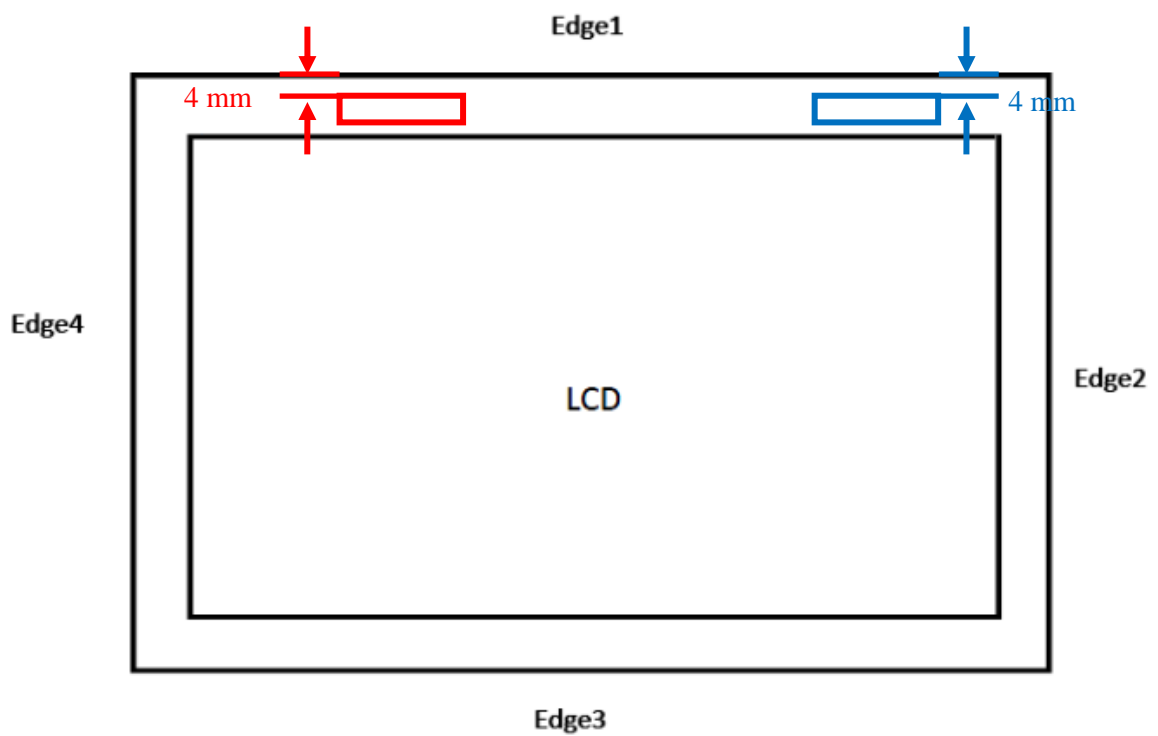

Antenna Location

NB Mode

Separation Distance (mm)	Wi-Fi Antenna (Main)	Wi-Fi Antenna (Aux)
Top-Edge (Edge1)		
Right-Edge (Edge2)		
Bottom-Edge (Edge3)		
Left-Edge (Edge4)		
Bottom	252.5	252.5

Tablet Mode

Separation Distance (mm)	Wi-Fi Antenna (Main)	Wi-Fi Antenna (Aux)
Top-Edge (Edge1)	4	4
Right-Edge (Edge2)	256	80
Bottom-Edge (Edge3)	240	240
Left-Edge (Edge4)	90	266
Rear Surface	18.8	18.8

Stand Mode

Separation Distance (mm)	Wi-Fi Antenna (Main)	Wi-Fi Antenna (Aux)
Top-Edge (Edge1)	4	4
Right-Edge (Edge2)	256	80
Bottom-Edge (Edge3)	240	240
Left-Edge (Edge4)	90	266
Rear Surface	18.8	18.8

Tent Mode

Separation Distance (mm)	Wi-Fi Antenna (Main)	Wi-Fi Antenna (Aux)
Top-Edge (Edge1)	4	4
Right-Edge (Edge2)		
Bottom-Edge (Edge3)		
Left-Edge (Edge4)		
Rear Surface		

EUT Photos