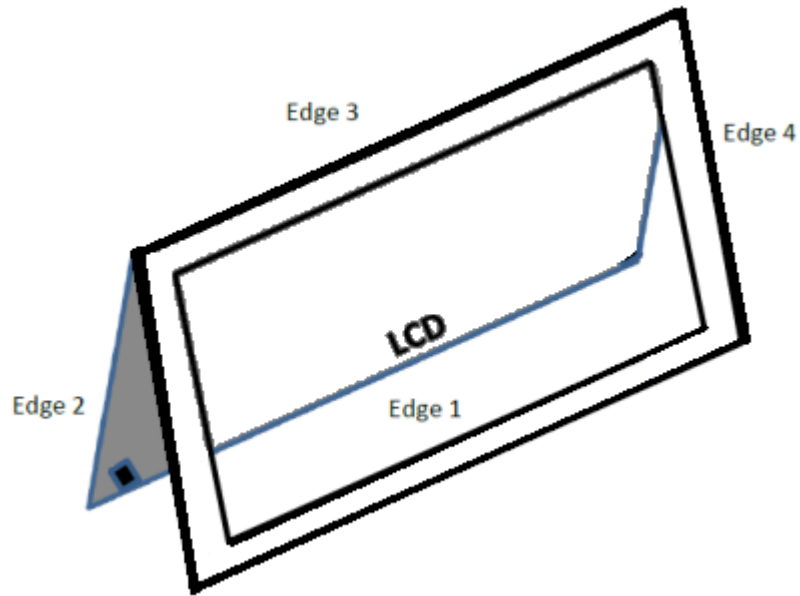

Antenna Location

NB Mode

Separation Distance (mm)	Wi-Fi Antenna (Main)	Wi-Fi Antenna (Aux)
Top-Edge (Edge1)		
Right-Edge (Edge2)		
Bottom-Edge (Edge3)		
Left-Edge (Edge4)		
Bottom	219	219

Tablet Mode

Separation Distance (mm)	Wi-Fi Antenna (Main)	Wi-Fi Antenna (Aux)
Top-Edge (Edge1)	7.7	7.7
Right-Edge (Edge2)	216	68
Bottom-Edge (Edge3)	219	219
Left-Edge (Edge4)	102	250
Rear Surface	18.6	18.6

Stand Mode

Separation Distance (mm)	Wi-Fi Antenna (Main)	Wi-Fi Antenna (Aux)
Top-Edge (Edge1)	7.7	7.7
Right-Edge (Edge2)	216	68
Bottom-Edge (Edge3)	219	219
Left-Edge (Edge4)	102	250
Rear Surface	18.6	18.6

Tent Mode

Separation Distance (mm)	Wi-Fi Antenna (Main)	Wi-Fi Antenna (Aux)
Top-Edge (Edge1)	7.7	7.7
Right-Edge (Edge2)		
Bottom-Edge (Edge3)		
Left-Edge (Edge4)		
Rear Surface		

SETUP PHOTOS

Tablet Mode Rear