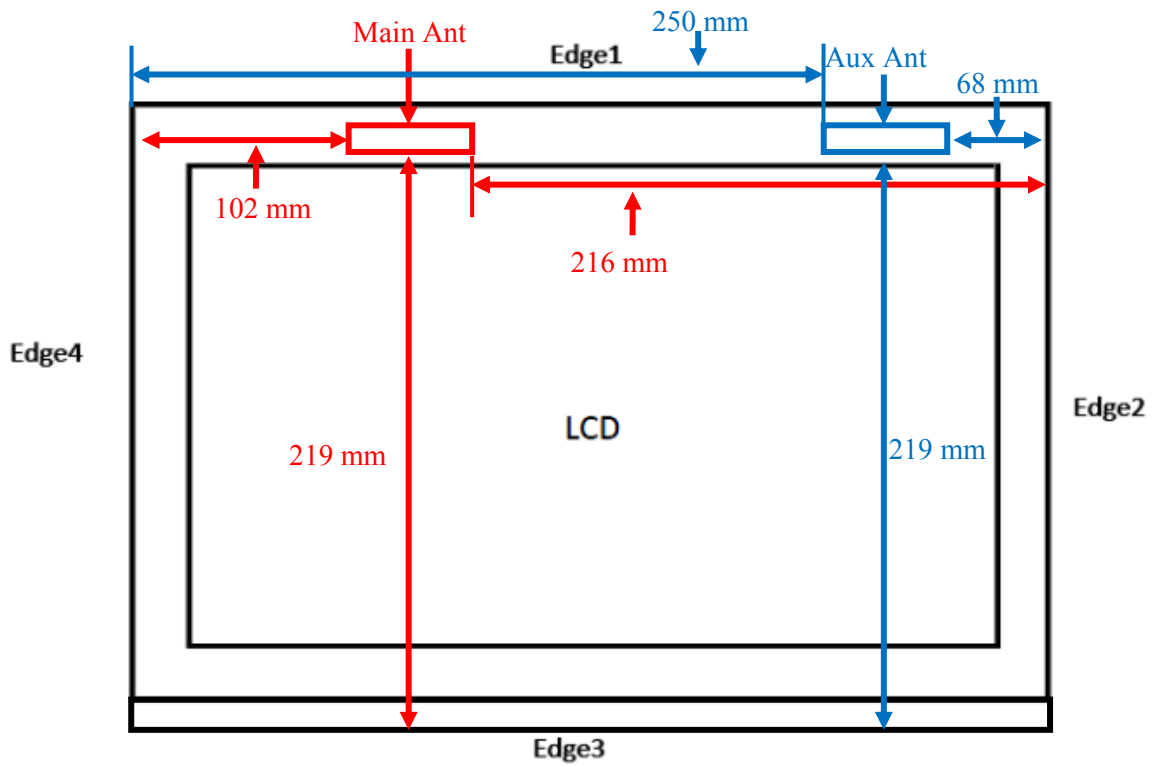

Antenna Location

NB Mode

Separation Distance (mm)	Wi-Fi Antenna (Main)	Wi-Fi Antenna (Aux)
Top-Edge (Edge1)		
Right-Edge (Edge2)		
Bottom-Edge (Edge3)		
Left-Edge (Edge4)		
Bottom	219	219

Tablet Mode

Separation Distance (mm)	Wi-Fi Antenna (Main)	Wi-Fi Antenna (Aux)
Top-Edge (Edge1)	7.7	7.7
Right-Edge (Edge2)	216	68
Bottom-Edge (Edge3)	219	219
Left-Edge (Edge4)	102	250
Rear Surface	18.6	18.6

Stand Mode

Separation Distance (mm)	Wi-Fi Antenna (Main)	Wi-Fi Antenna (Aux)
Top-Edge (Edge1)	7.7	7.7
Right-Edge (Edge2)	216	68
Bottom-Edge (Edge3)	219	219
Left-Edge (Edge4)	102	250
Rear Surface	18.6	18.6

Tent Mode

Separation Distance (mm)	Wi-Fi Antenna (Main)	Wi-Fi Antenna (Aux)
Top-Edge (Edge1)	7.7	7.7
Right-Edge (Edge2)		
Bottom-Edge (Edge3)		
Left-Edge (Edge4)		
Rear Surface		

SETUP PHOTOS

Tablet Mode Rear