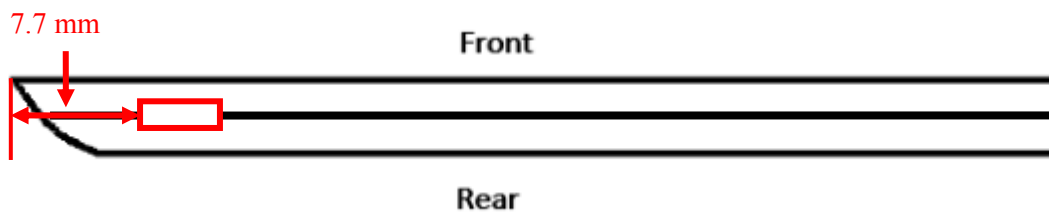

Antenna Location

NB Mode

Separation Distance (mm)	Wi-Fi Antenna (Main)	Wi-Fi Antenna (Aux)
Top-Edge (Edge1)		
Right-Edge (Edge2)		
Bottom-Edge (Edge3)		
Left-Edge (Edge4)		
Bottom	219	219

Tablet Mode

Separation Distance (mm)	Wi-Fi Antenna (Main)	Wi-Fi Antenna (Aux)
Top-Edge (Edge1)	7.7	7.7
Right-Edge (Edge2)	216	68
Bottom-Edge (Edge3)	219	219
Left-Edge (Edge4)	102	250
Rear Surface	18.6	18.6

Stand Mode

Separation Distance (mm)	Wi-Fi Antenna (Main)	Wi-Fi Antenna (Aux)
Top-Edge (Edge1)	7.7	7.7
Right-Edge (Edge2)	216	68
Bottom-Edge (Edge3)	219	219
Left-Edge (Edge4)	102	250
Rear Surface	18.6	18.6