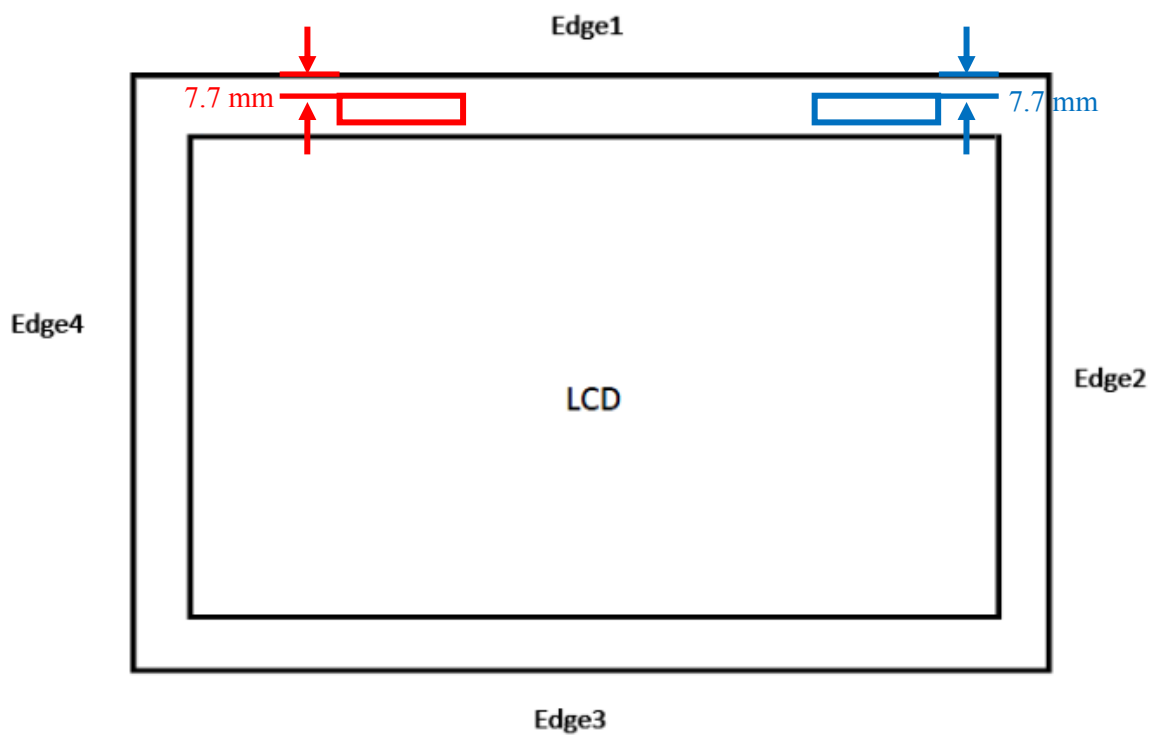

Antenna Location

NB Mode

Separation Distance (mm)	Wi-Fi Antenna (Main)	Wi-Fi Antenna (Aux)
Top-Edge (Edge1)		
Right-Edge (Edge2)		
Bottom-Edge (Edge3)		
Left-Edge (Edge4)		
Bottom	219	219

Tablet Mode

Separation Distance (mm)	Wi-Fi Antenna (Main)	Wi-Fi Antenna (Aux)
Top-Edge (Edge1)	7.7	7.7
Right-Edge (Edge2)	216	68
Bottom-Edge (Edge3)	219	219
Left-Edge (Edge4)	102	250
Rear Surface	18.6	18.6

Stand Mode

Separation Distance (mm)	Wi-Fi Antenna (Main)	Wi-Fi Antenna (Aux)
Top-Edge (Edge1)	7.7	7.7
Right-Edge (Edge2)	216	68
Bottom-Edge (Edge3)	219	219
Left-Edge (Edge4)	102	250
Rear Surface	18.6	18.6

Tent Mode

Separation Distance (mm)	Wi-Fi Antenna (Main)	Wi-Fi Antenna (Aux)
Top-Edge (Edge1)	7.7	7.7
Right-Edge (Edge2)		
Bottom-Edge (Edge3)		
Left-Edge (Edge4)		
Rear Surface		

SETUP PHOTOS

Tablet Mode Rear