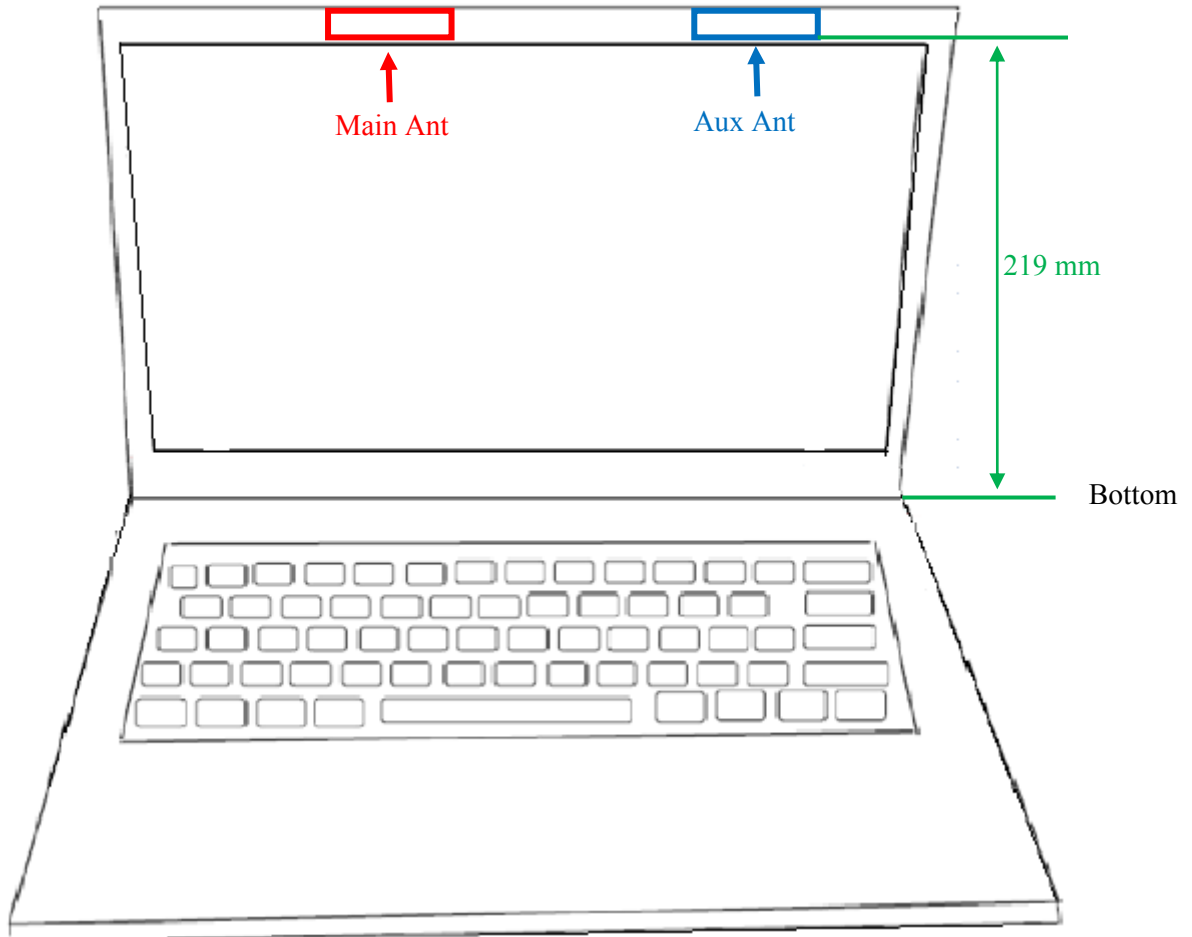

Antenna Location

NB Mode

Separation Distance (mm)	Wi-Fi Antenna (Main)	Wi-Fi Antenna (Aux)
Top-Edge (Edge1)		
Right-Edge (Edge2)		
Bottom-Edge (Edge3)		
Left-Edge (Edge4)		
Bottom	219	219

Tablet Mode

Separation Distance (mm)	Wi-Fi Antenna (Main)	Wi-Fi Antenna (Aux)
Top-Edge (Edge1)	7.7	7.7
Right-Edge (Edge2)	216	68
Bottom-Edge (Edge3)	219	219
Left-Edge (Edge4)	102	250
Rear Surface	18.6	18.6

Stand Mode

Separation Distance (mm)	Wi-Fi Antenna (Main)	Wi-Fi Antenna (Aux)
Top-Edge (Edge1)	7.7	7.7
Right-Edge (Edge2)	216	68
Bottom-Edge (Edge3)	219	219
Left-Edge (Edge4)	102	250
Rear Surface	18.6	18.6

Tent Mode

Separation Distance (mm)	Wi-Fi Antenna (Main)	Wi-Fi Antenna (Aux)
Top-Edge (Edge1)	7.7	7.7
Right-Edge (Edge2)		
Bottom-Edge (Edge3)		
Left-Edge (Edge4)		
Rear Surface		

SETUP PHOTOS

Tablet Mode Rear