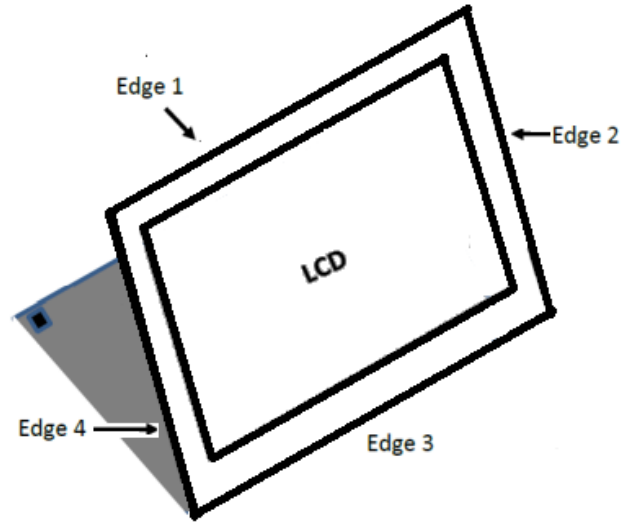

Antenna Location

NB Mode

Separation Distance (mm)	Wi-Fi Antenna (Main)	Wi-Fi Antenna (Aux)
Top-Edge (Edge1)		
Right-Edge (Edge2)		
Bottom-Edge (Edge3)		
Left-Edge (Edge4)		
Bottom	219	219

Tablet Mode

Separation Distance (mm)	Wi-Fi Antenna (Main)	Wi-Fi Antenna (Aux)
Top-Edge (Edge1)	7.7	7.7
Right-Edge (Edge2)	216	68
Bottom-Edge (Edge3)	219	219
Left-Edge (Edge4)	102	250
Rear Surface	18.6	18.6

Stand Mode

Separation Distance (mm)	Wi-Fi Antenna (Main)	Wi-Fi Antenna (Aux)
Top-Edge (Edge1)	7.7	7.7
Right-Edge (Edge2)	216	68
Bottom-Edge (Edge3)	219	219
Left-Edge (Edge4)	102	250
Rear Surface	18.6	18.6

Tent Mode

Separation Distance (mm)	Wi-Fi Antenna (Main)	Wi-Fi Antenna (Aux)
Top-Edge (Edge1)	7.7	7.7
Right-Edge (Edge2)		
Bottom-Edge (Edge3)		
Left-Edge (Edge4)		
Rear Surface		

SETUP PHOTOS

Tablet Mode Rear