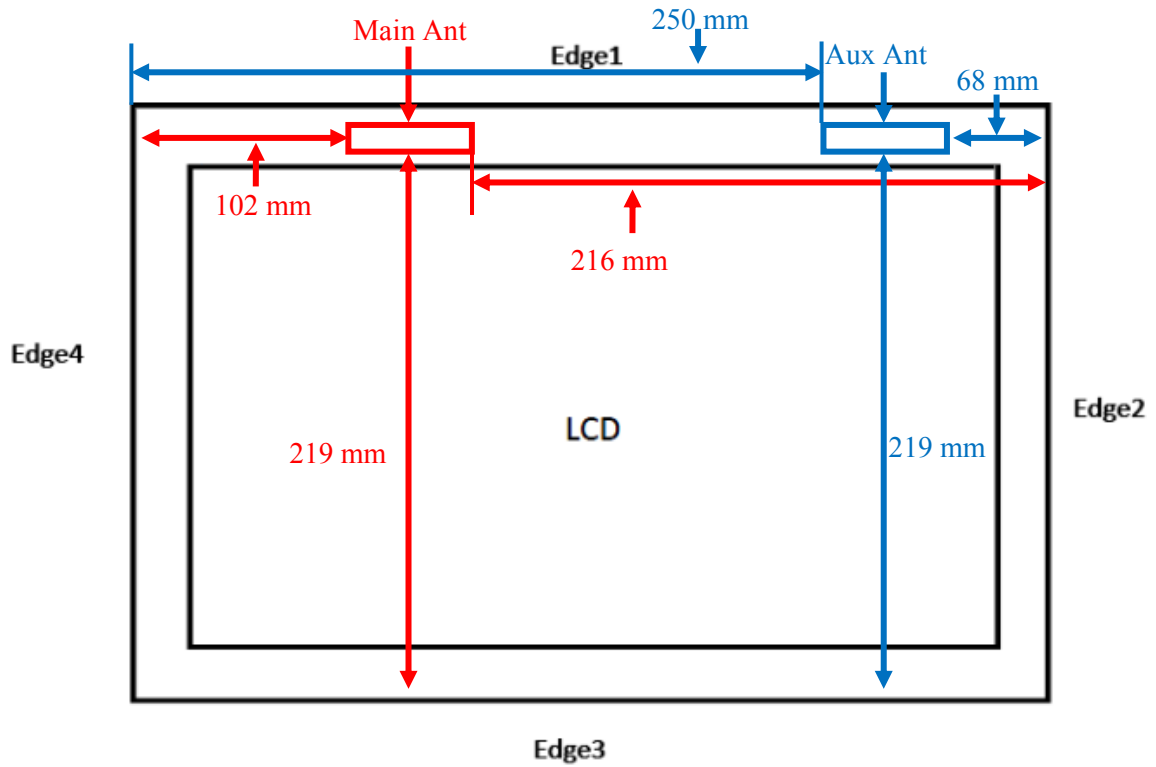

Antenna Location

NB Mode

Separation Distance (mm)	Wi-Fi Antenna (Main)	Wi-Fi Antenna (Aux)
Top-Edge (Edge1)		
Right-Edge (Edge2)		
Bottom-Edge (Edge3)		
Left-Edge (Edge4)		
Bottom	219	219

Tablet Mode

Separation Distance (mm)	Wi-Fi Antenna (Main)	Wi-Fi Antenna (Aux)
Top-Edge (Edge1)	7.7	7.7
Right-Edge (Edge2)	216	68
Bottom-Edge (Edge3)	219	219
Left-Edge (Edge4)	102	250
Rear Surface	18.6	18.6

Stand Mode

Separation Distance (mm)	Wi-Fi Antenna (Main)	Wi-Fi Antenna (Aux)
Top-Edge (Edge1)	7.7	7.7
Right-Edge (Edge2)	216	68
Bottom-Edge (Edge3)	219	219
Left-Edge (Edge4)	102	250
Rear Surface	18.6	18.6

Tent Mode

Separation Distance (mm)	Wi-Fi Antenna (Main)	Wi-Fi Antenna (Aux)
Top-Edge (Edge1)	7.7	7.7
Right-Edge (Edge2)		
Bottom-Edge (Edge3)		
Left-Edge (Edge4)		
Rear Surface		

SETUP PHOTOS

Tablet Mode Rear