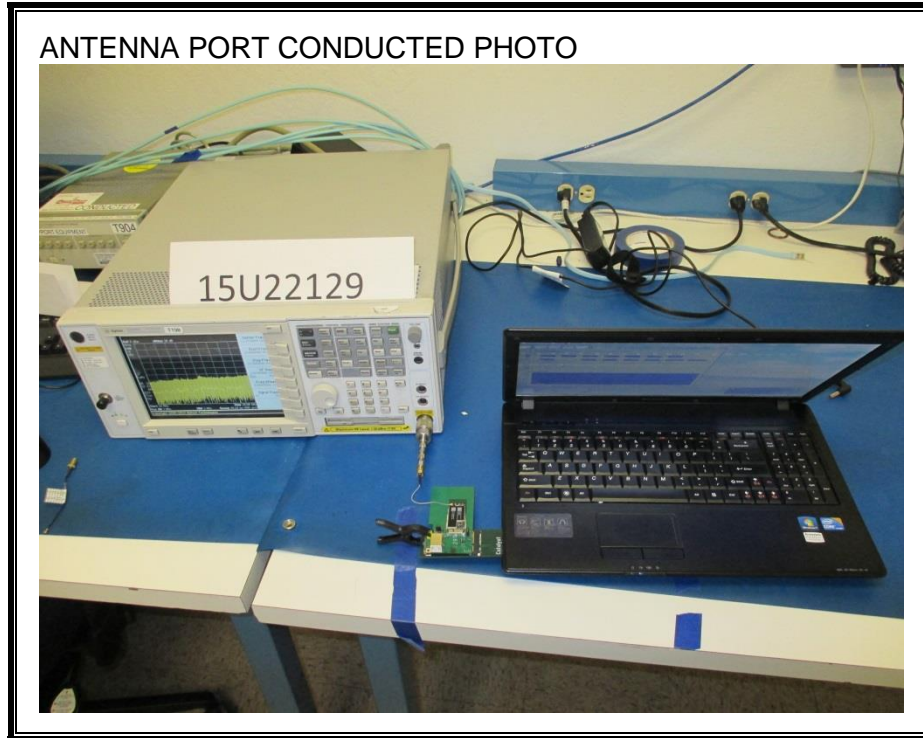

11. SETUP PHOTOS

ANTENNA PORT CONDUCTED RF MEASUREMENT SETUP

RADIATED RF MEASUREMENT SETUP (BELOW 1 GHz)

RADIATED RF MEASUREMENT SETUP (ABOVE 1 GHz)

POWERLINE CONDUCTED EMISSIONS MEASUREMENT SETUP

LINE CONDUCTED FRONT PHOTO

LINE CONDUCTED BACK PHOTO

END OF REPORT