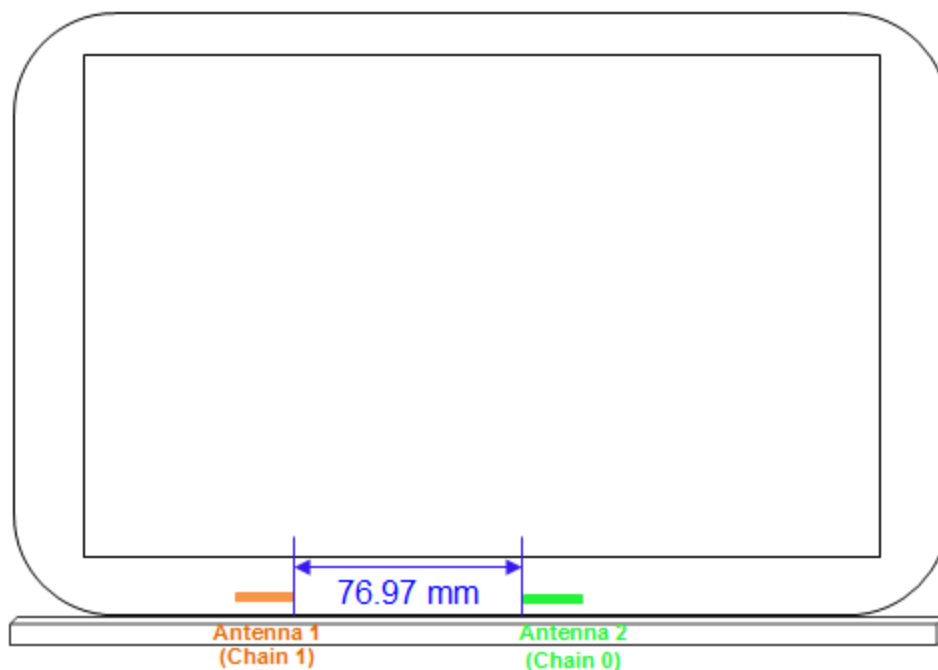

19. External Photo

WiFi Module Location

20. Antenna Locations & Separation Distances

Front View

Antenna Location - Rear View

Antenna Location - Bottom View

21. Setup Photo

Lap-Held w/ 0 mm distance from the bottom of the laptop base-to-phantom