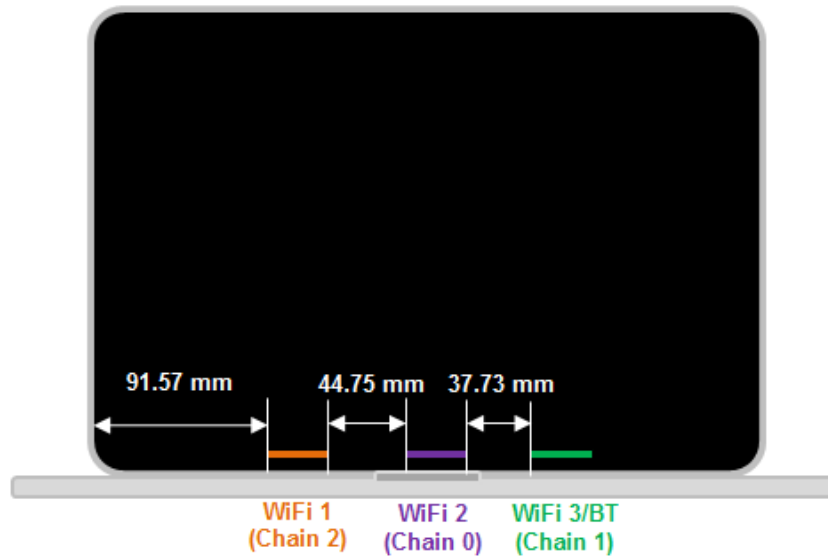

17. External Photo

WiFi Module Location

18. Antenna Locations & Separation Distances

Front View

Antenna Location – Rear View

Antenna Location – Bottom View

19. Setup Photo

Laptop w/ 0 mm distance from the bottom of the laptop base-to-phantom