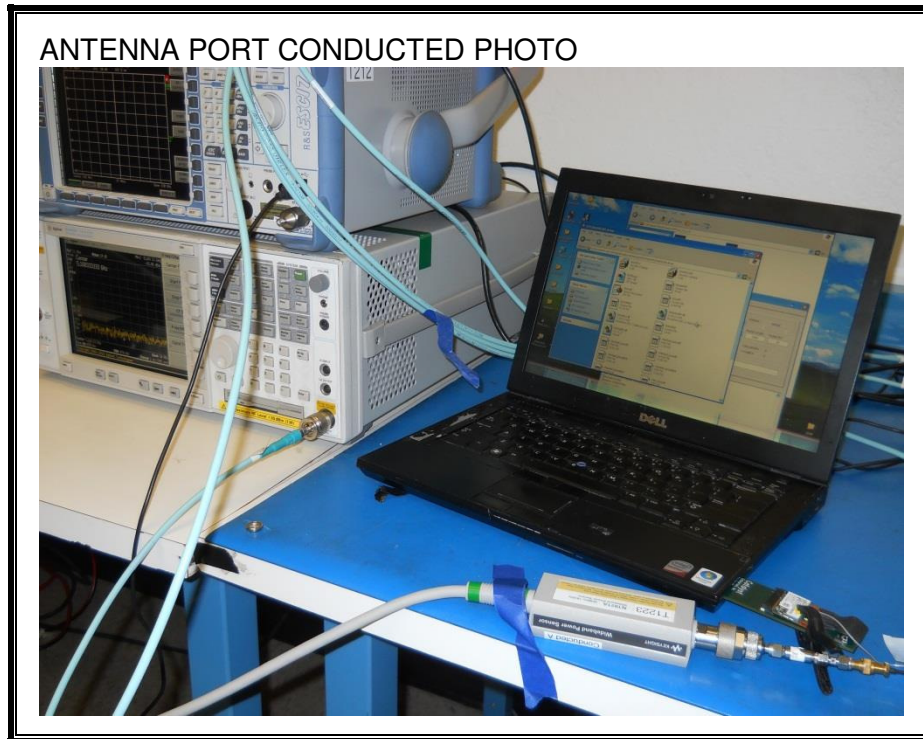

11. SETUP PHOTOS

ANTENNA PORT CONDUCTED RF MEASUREMENT SETUP

RADIATED RF MEASUREMENT SETUP (BELOW 1 GHz)

RADIATED FRONT PHOTO (BELOW 1 GHz)

RADIATED BACK PHOTO (BELOW 1 GHz)

RADIATED RF MEASUREMENT SETUP (ABOVE 1 GHz)

POWER LINE CONDUCTED EMISSIONS MEASUREMENT SETUP

LINE CONDUCTED FRONT PHOTO

LINE CONDUCTED BACK PHOTO

END OF REPORT