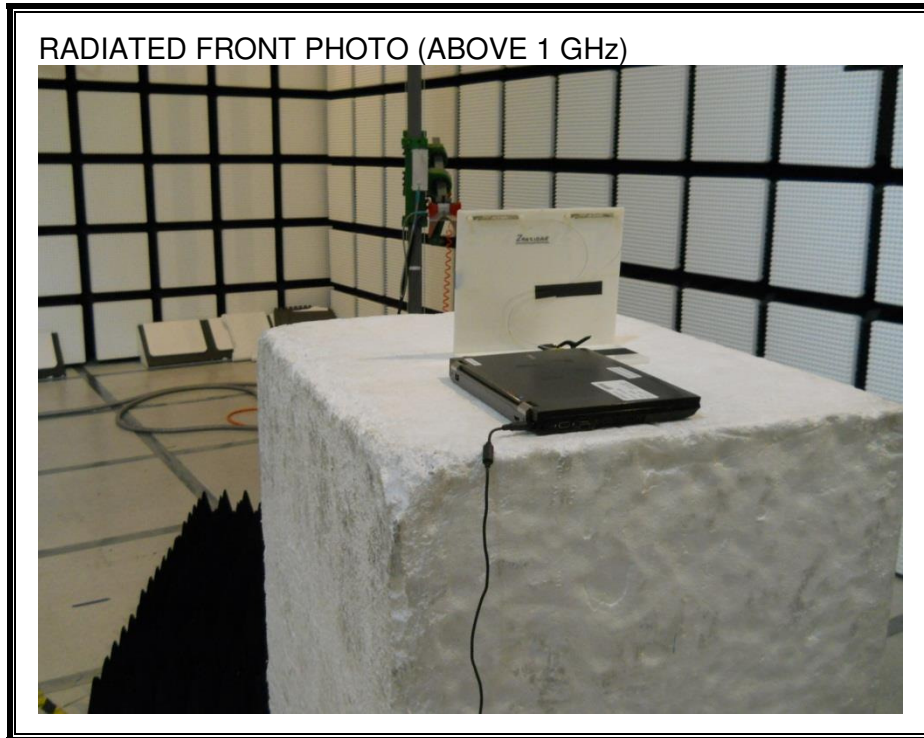

11. SETUP PHOTOS

ANTENNA PORT CONDUCTED RF MEASUREMENT SETUP

RADIATED RF MEASUREMENT SETUP (BELOW 1 GHz)

RADIATED FRONT PHOTO (BELOW 1 GHz)

RADIATED BACK PHOTO (BELOW 1 GHz)

RADIATED RF MEASUREMENT SETUP (ABOVE 1 GHz)

POWER LINE CONDUCTED EMISSIONS MEASUREMENT SETUP

LINE CONDUCTED FRONT PHOTO

LINE CONDUCTED BACK PHOTO

END OF REPORT