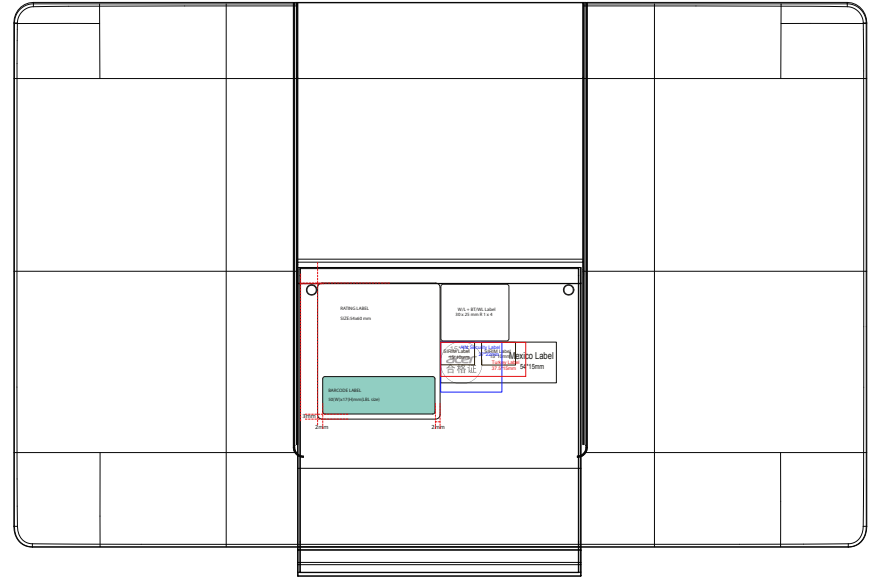

## LCD COVER FOR EZEL\_CX ALL SKU Label Location

## LCD ARM FOR EZEL\_CX ALL SKU Label Location

## LOGIC UPPER FOR EZEL\_CX ALL SKU Label Location

HG0H0000H00  
SIZE: 20.79\*15.60mm

HG0H0000G00  
SIZE: 20.79\*15.60mm

HG0H0000F00  
SIZE: 20.79\*15.60mm

## BOTTOM SIDE FOR EZEL\_CX ALL SKU Label Location