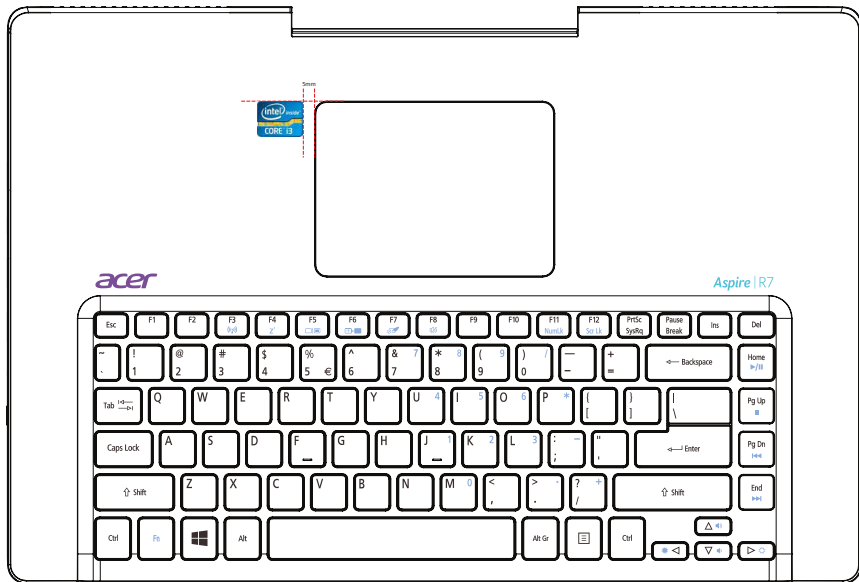

## LCD COVER FOR EZEL\_CX ALL SKU Label Location

## LCD ARM FOR EZEL\_CX ALL SKU Label Location

## LOGIC UPPER FOR EZEL\_CX ALL SKU Label Location

HG0H0000H00  
SIZE: 20.79\*15.60mm

HG0H0000G00  
SIZE: 20.79\*15.60mm

HG0H0000F00  
SIZE: 20.79\*15.60mm