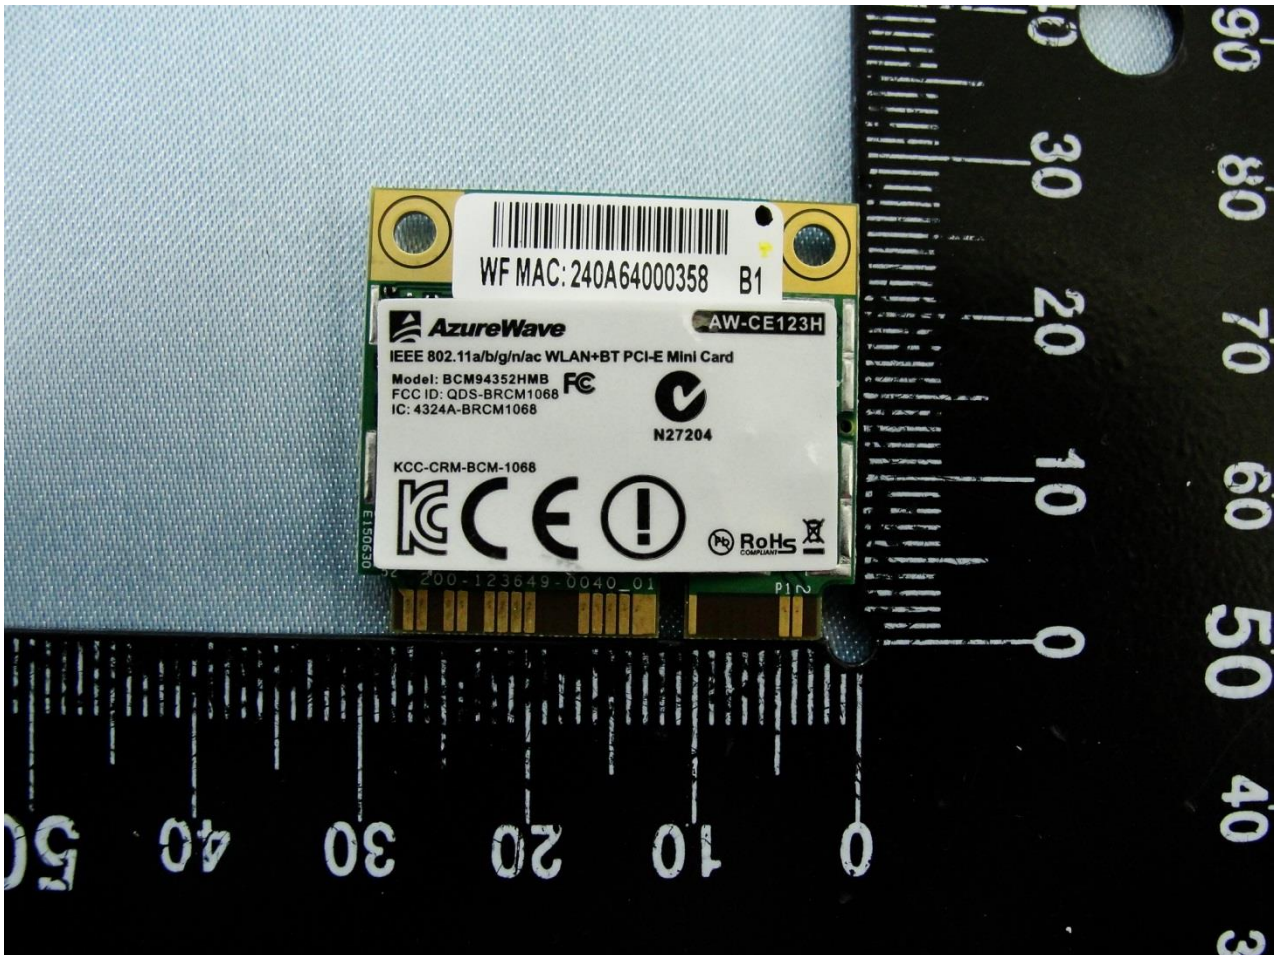

1. **Photograph of the EUT**

EUT: 802.11 a/b/g/n/ac WLAN+Bluetooth PCI-E Mini Card
(Brand Name: BROADCOM / Model Name: BCM94352HMB)

EUT: 802.11 a/b/g/n/ac WLAN+Bluetooth PCI-E Mini Card
(Brand Name: BROADCOM / Model Name: BCM94352HMB)

2. External Photograph of the Host

Host: Notebook PC (Brand Name: HP / Model Name: TPN-Q133)

Host: Notebook PC (Brand Name: HP / Model Name: TPN-Q133)

Host: Notebook PC (Brand Name: HP / Model Name: TPN-Q133)