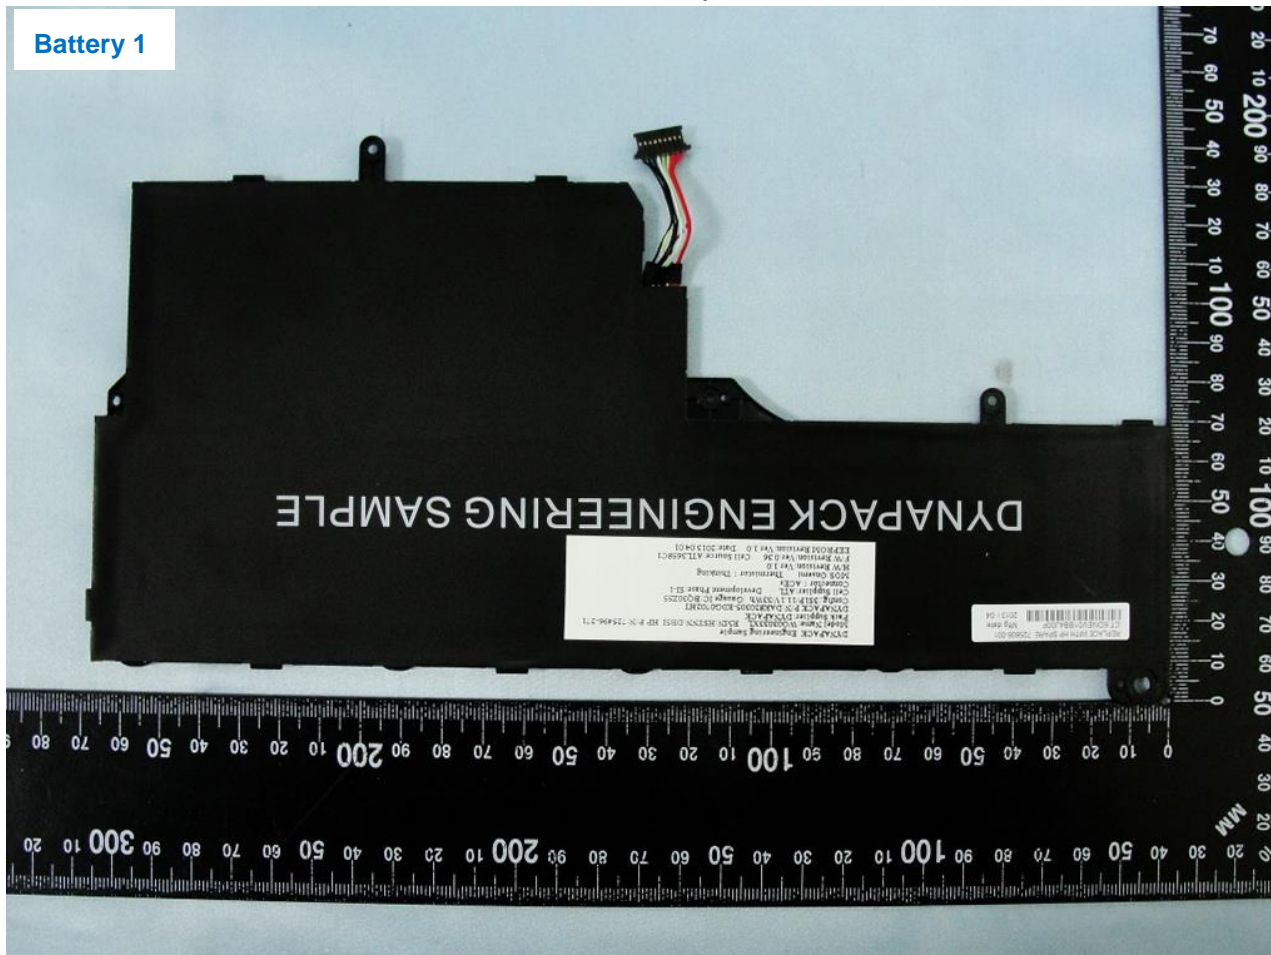

Host: Notebook PC (Brand Name: HP / Model Name: TPN-Q133)