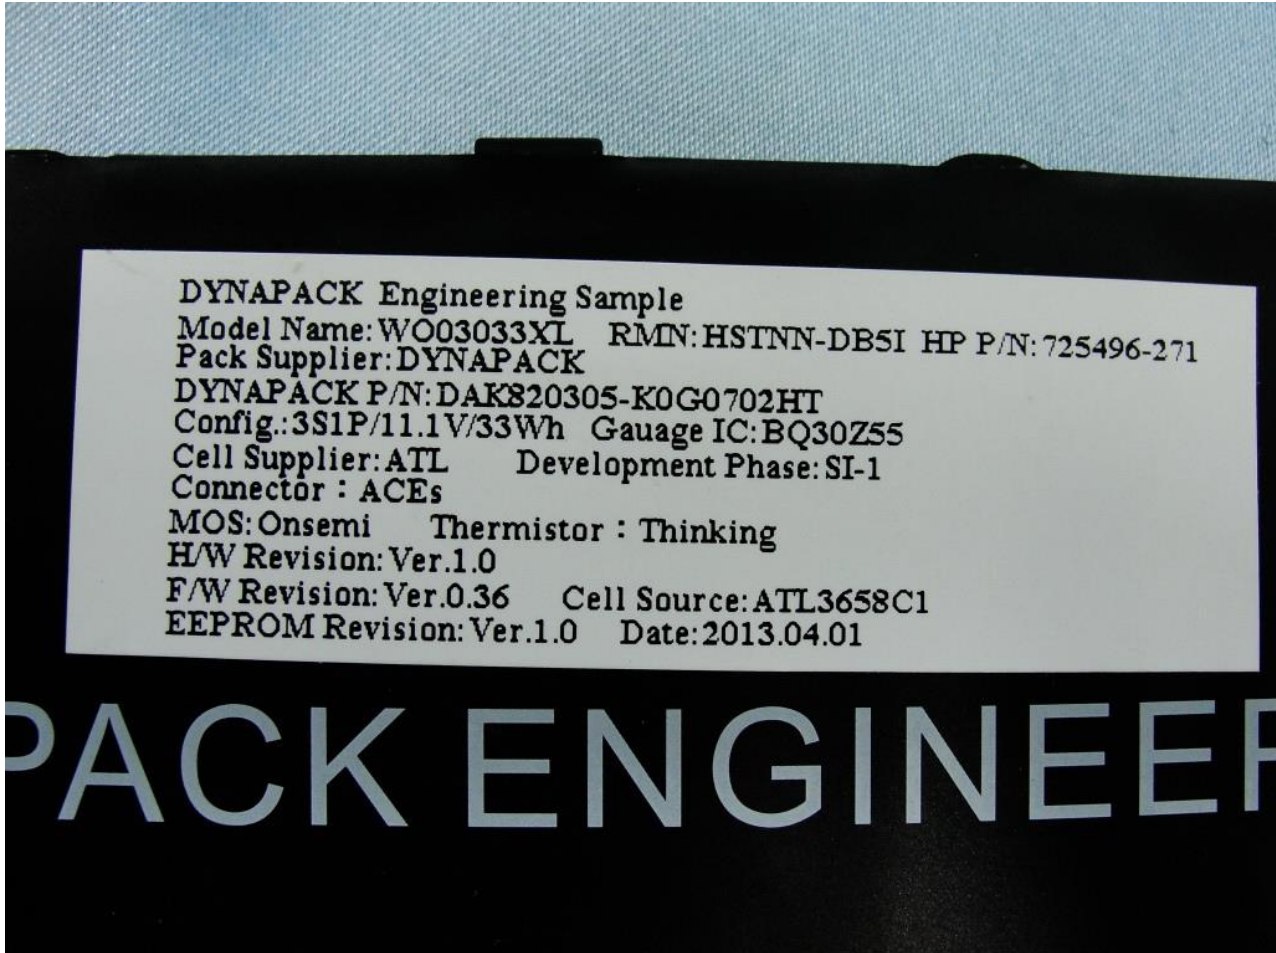

Host: Notebook PC (Brand Name: HP / Model Name: TPN-Q133)