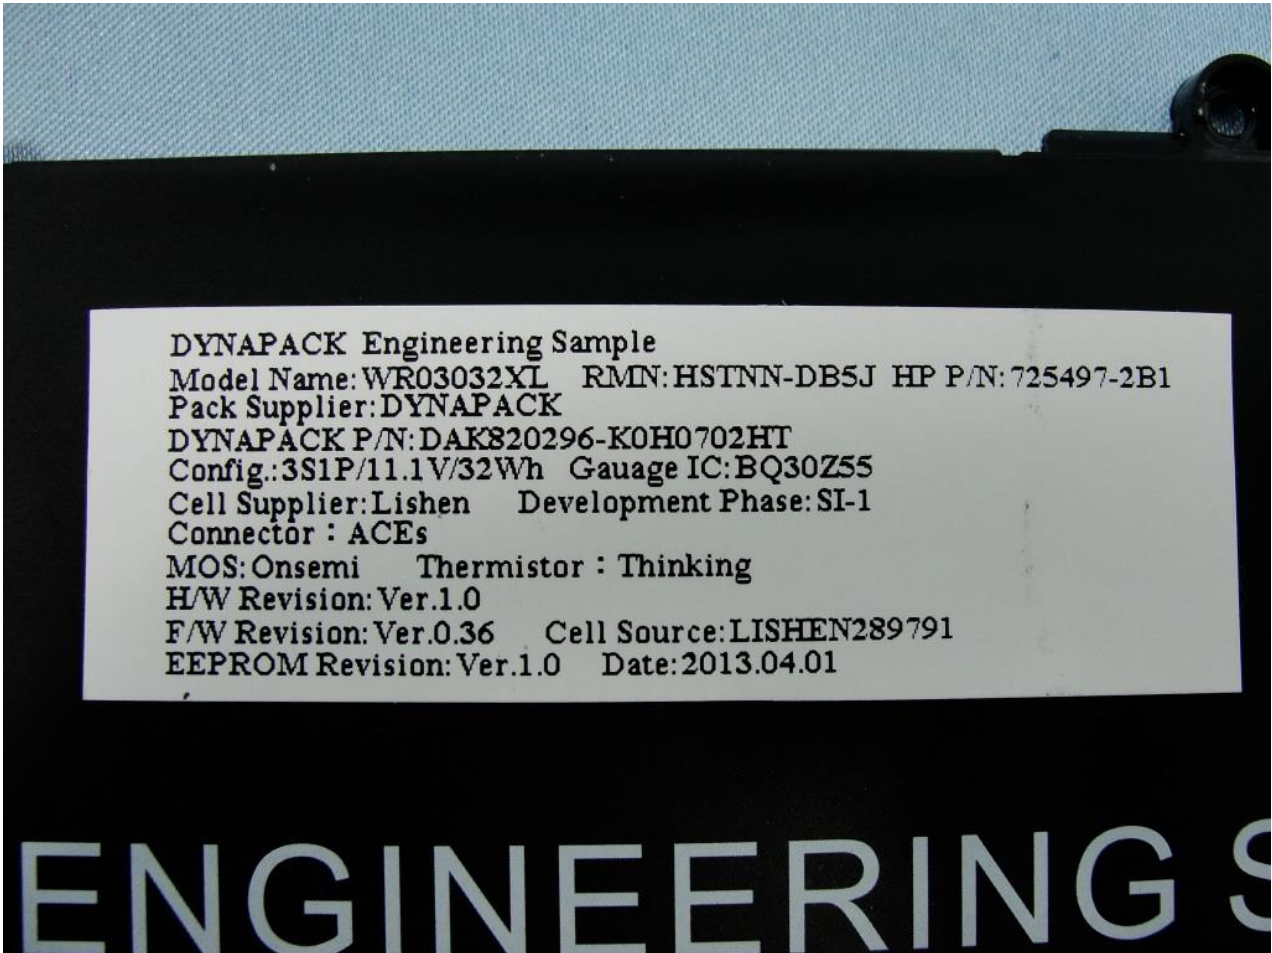

Host: Notebook PC (Brand Name: HP / Model Name: TPN-Q133)