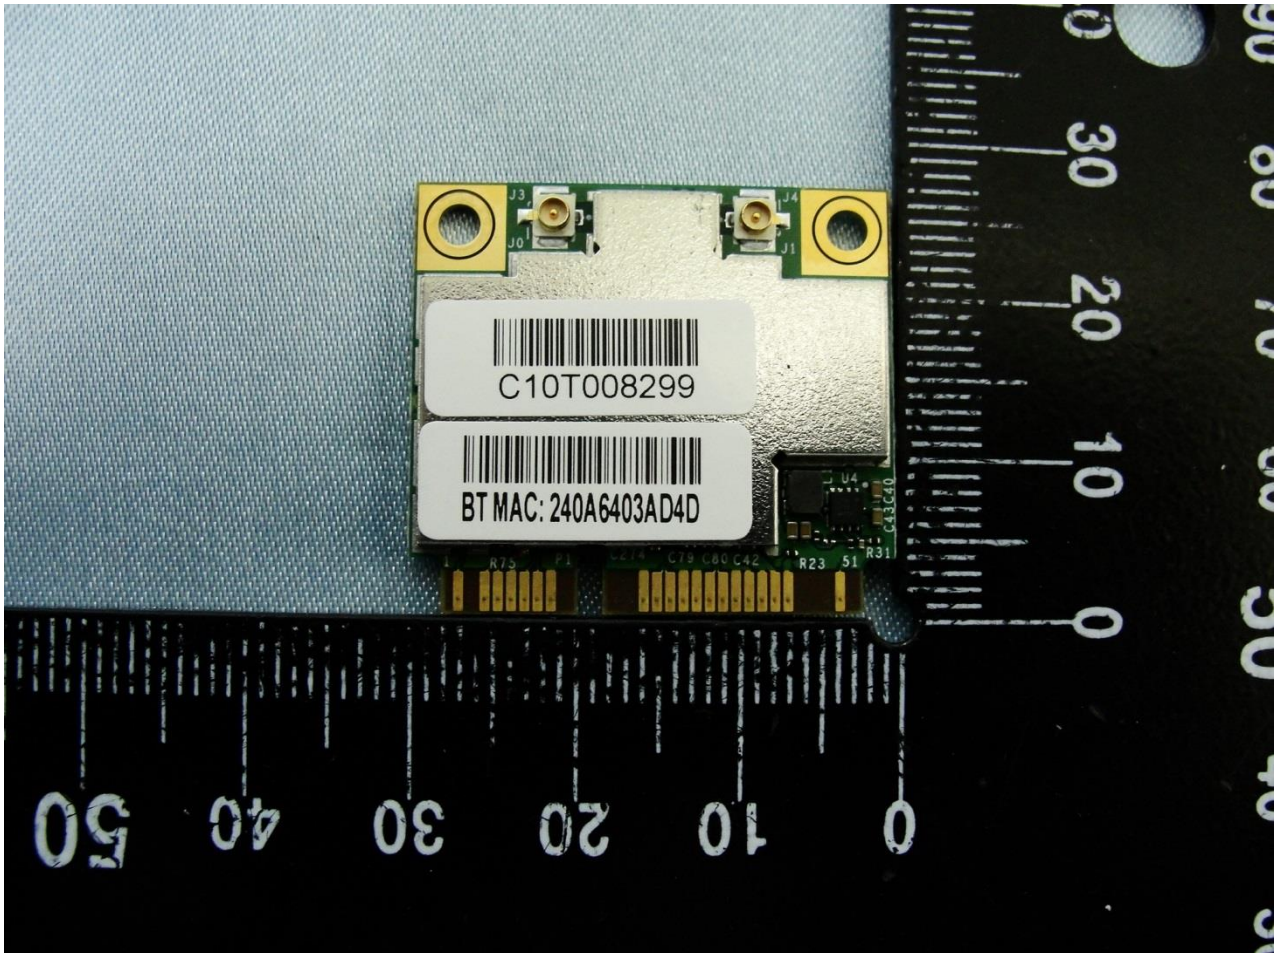

1. **Photograph of the EUT**

EUT: 802.11 a/b/g/n/ac WLAN+Bluetooth PCI-E Mini Card
(Brand Name: BROADCOM / Model Name: BCM94352HMB)

EUT: 802.11 a/b/g/n/ac WLAN+Bluetooth PCI-E Mini Card
(Brand Name: BROADCOM / Model Name: BCM94352HMB)

2. External Photograph of the Host

Host: Notebook PC (Brand Name: HP / Model Name: TPN-Q133)

Host: Notebook PC (Brand Name: HP / Model Name: TPN-Q133)

Host: Notebook PC (Brand Name: HP / Model Name: TPN-Q133)