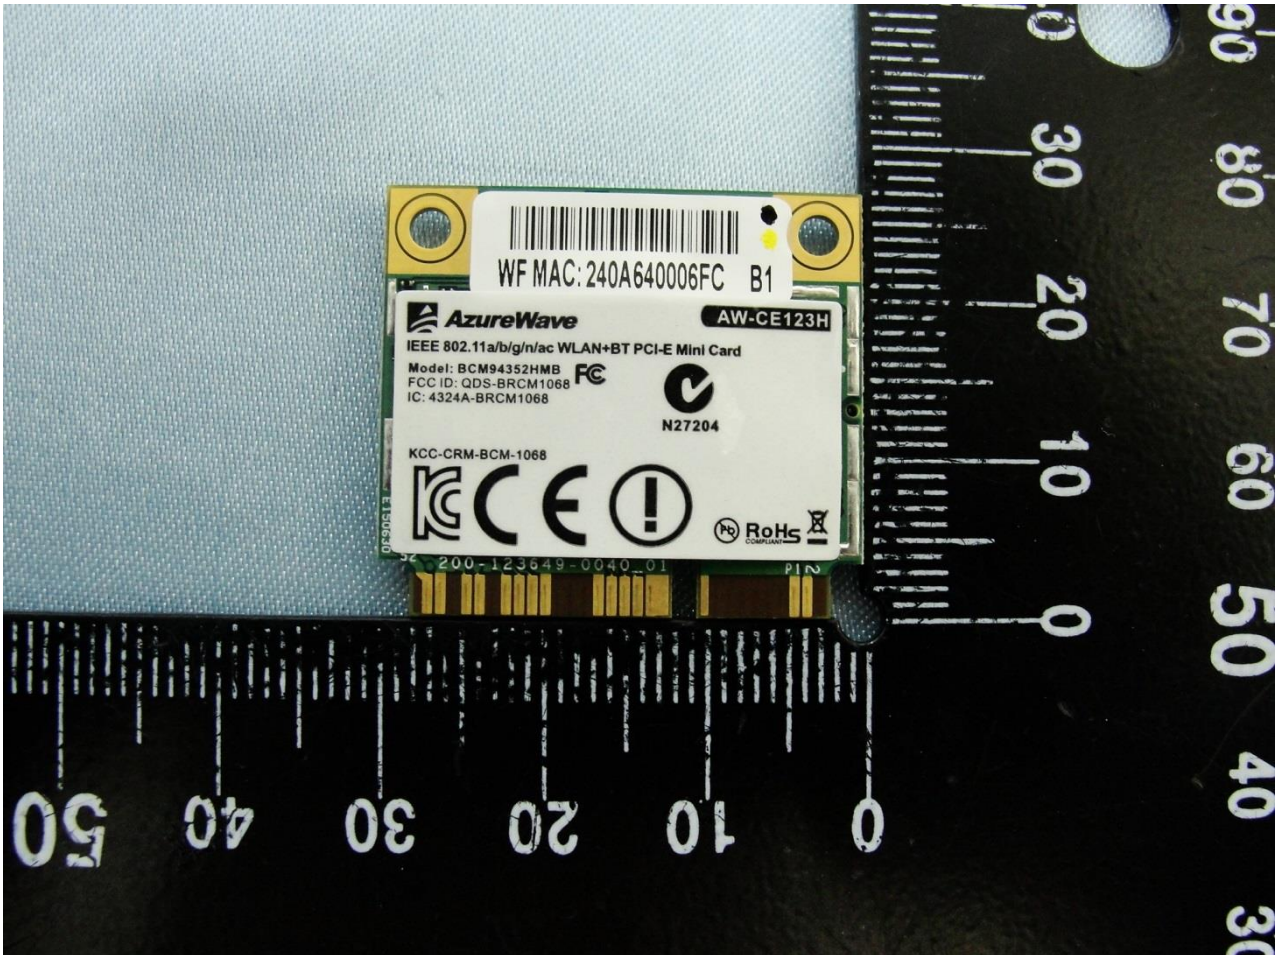

1. Photograph of the EUT

EUT: 802.11 a/b/g/n/ac WLAN+Bluetooth PCI-E Mini Card (BROADCOM / BCM94352HMB)

EUT: 802.11 a/b/g/n/ac WLAN+Bluetooth PCI-E Mini Card (BROADCOM / BCM94352HMB)

**2. External Photograph of the Host**

**Host: TPC-Q013 (HP / TPC-Q013)**

**Host: TPC-Q013 (HP / TPC-Q013)**

Host: TPC-Q013 (HP / TPC-Q013)

Host: TPC-Q013 (HP / TPC-Q013)

3. Photograph of Accessory for the Host

Host: TPC-Q013 (HP / TPC-Q013)

List of Accessory for Host: