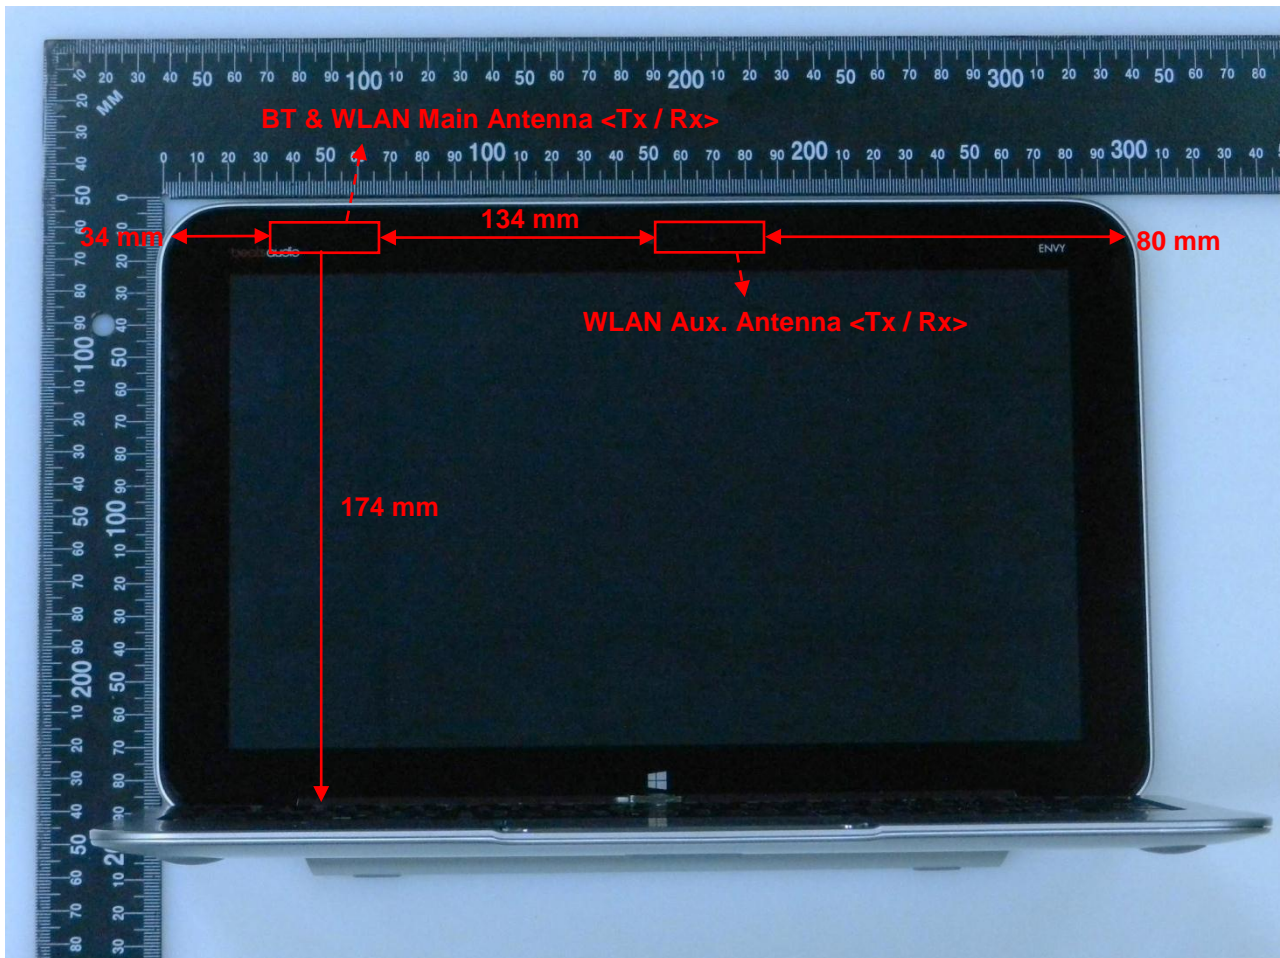

Appendix D. Product Photos

Antenna Location :

Appendix E. Test Setup Photos

<NB>

**Notebook Bottom Touching Mode
with 0 cm Gap**

**Back of Display Screen NB Mode
with 2.5 cm Gap**

<Tablet>

Edge1 with Phantom 0 cm Gap

Edge4 with Phantom 0 cm Gap

Bottom Face with Phantom 0 cm Gap