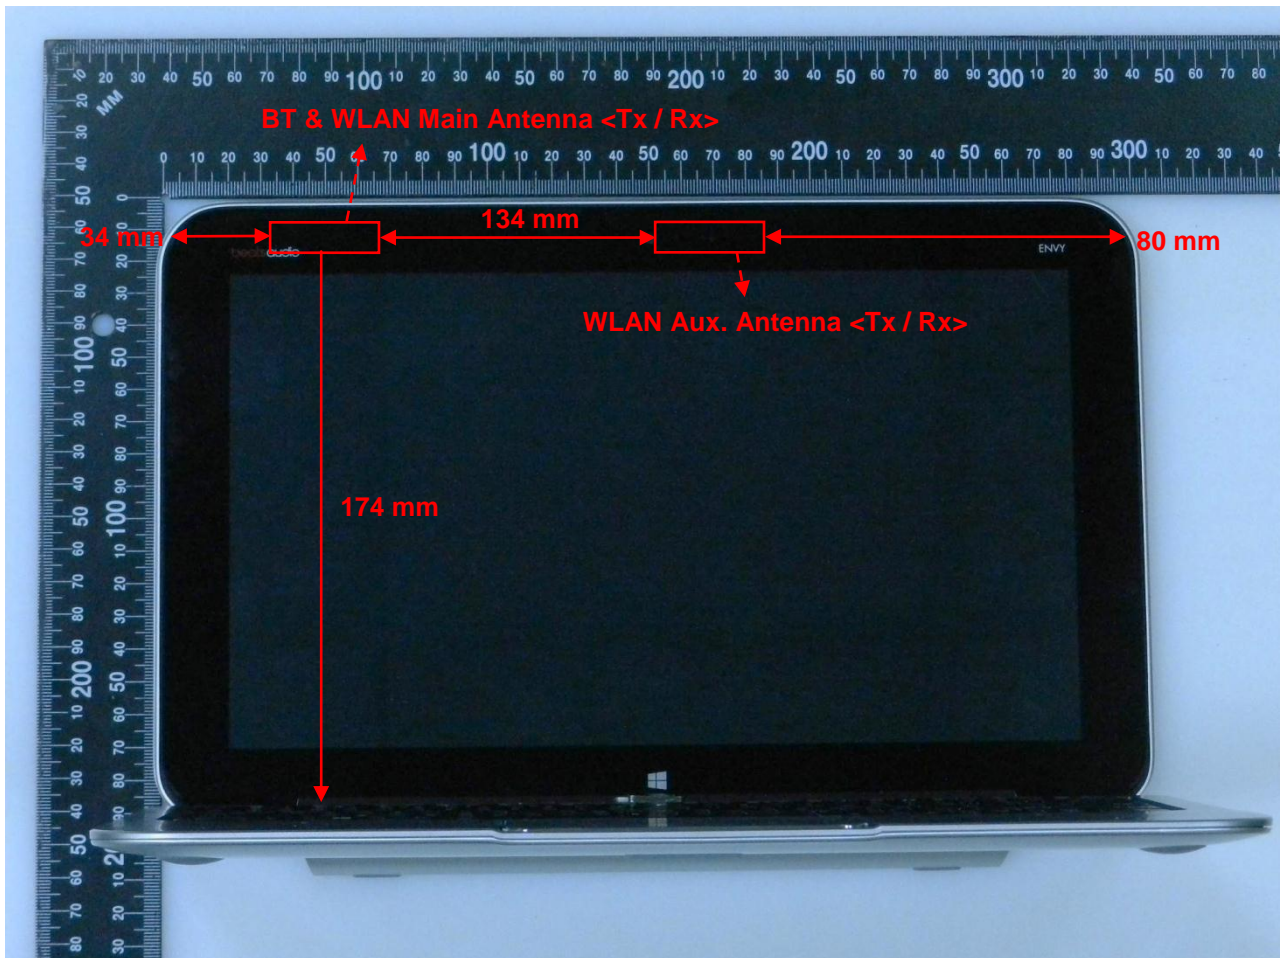

Appendix D. Product Photos

Antenna Location :

Appendix E. Test Setup Photos

<NB>

Notebook Bottom Touching Mode
with 0 cm Gap

Back of Display Screen NB Mode
with 2.5 cm Gap

<Tablet>

Edge1 with Phantom 0 cm Gap

Edge4 with Phantom 0 cm Gap

Bottom Face with Phantom 0 cm Gap