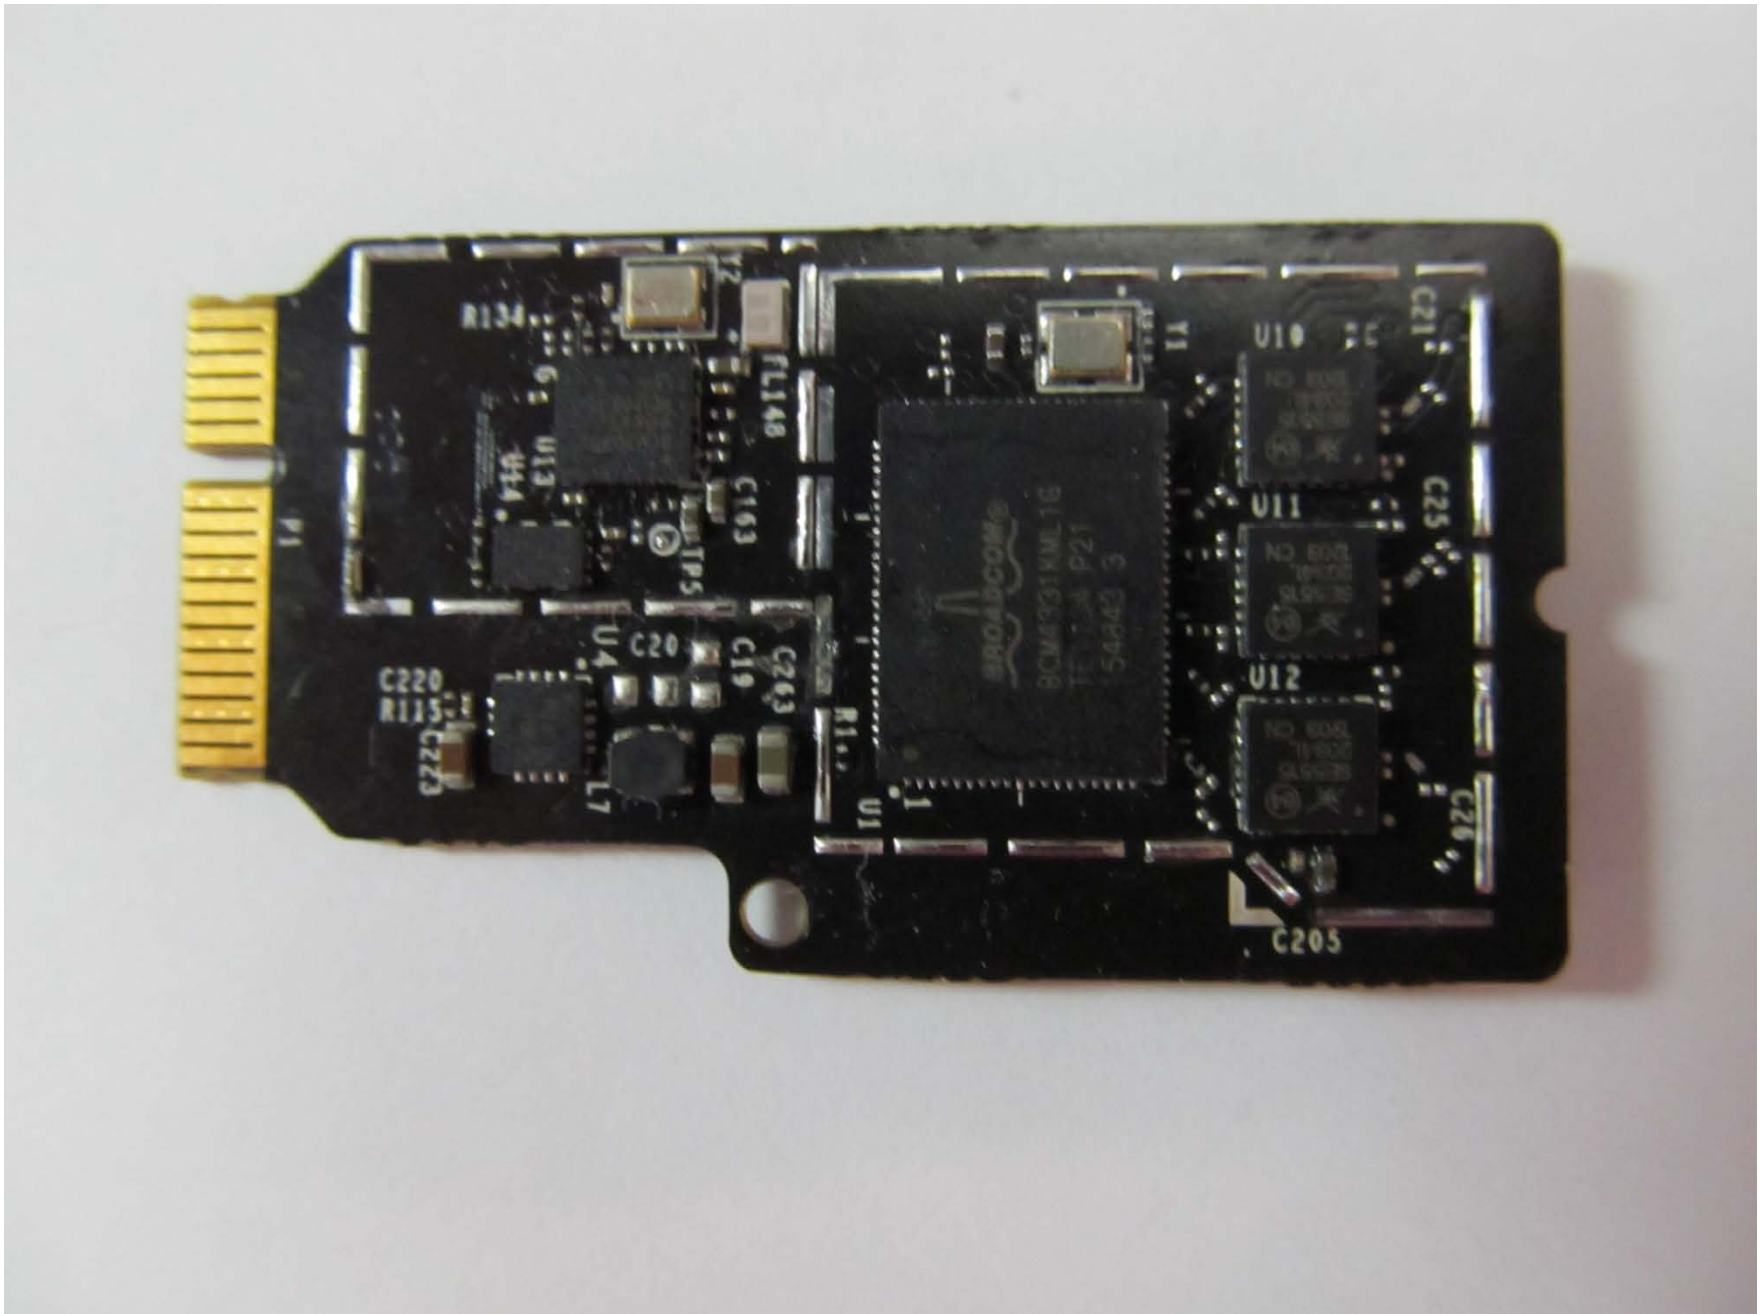

**Broadcom 802.11a/g/n WLAN + Bluetooth PCI-E Custom Combination Card
Model: BCM94331CD**

**Broadcom 802.11a/g/n WLAN + Bluetooth PCI-E Custom Combination Card
Model: BCM94331CD**