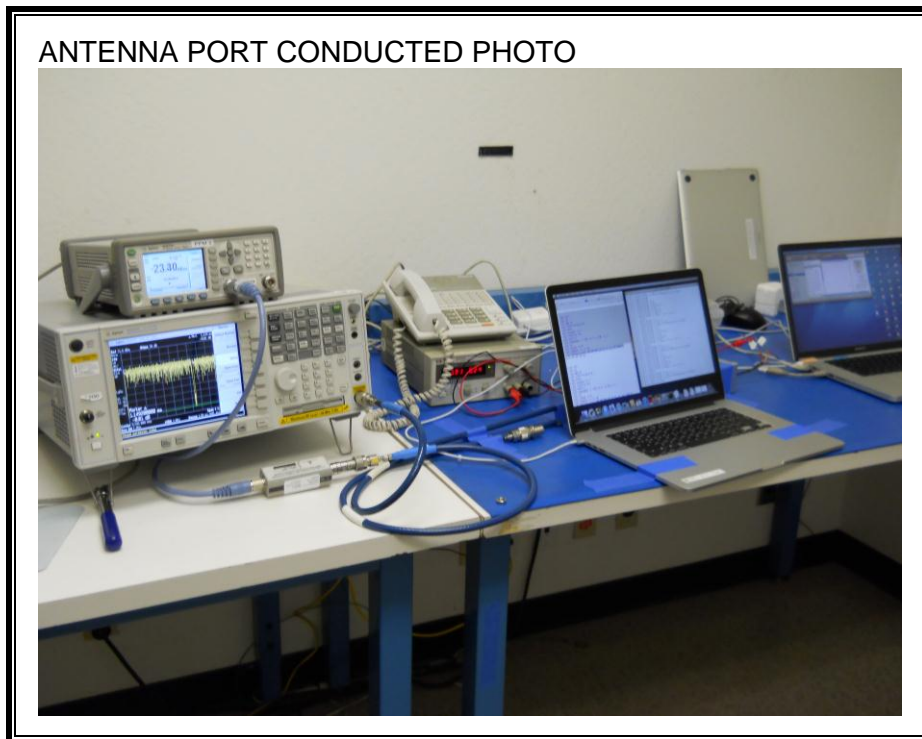

10. SETUP PHOTOS

ANTENNA PORT CONDUCTED RF MEASUREMENT SETUP

RADIATED RF MEASUREMENT SETUP ABOVE 1GHz

POWERLINE CONDUCTED EMISSIONS MEASUREMENT SETUP

END OF REPORT