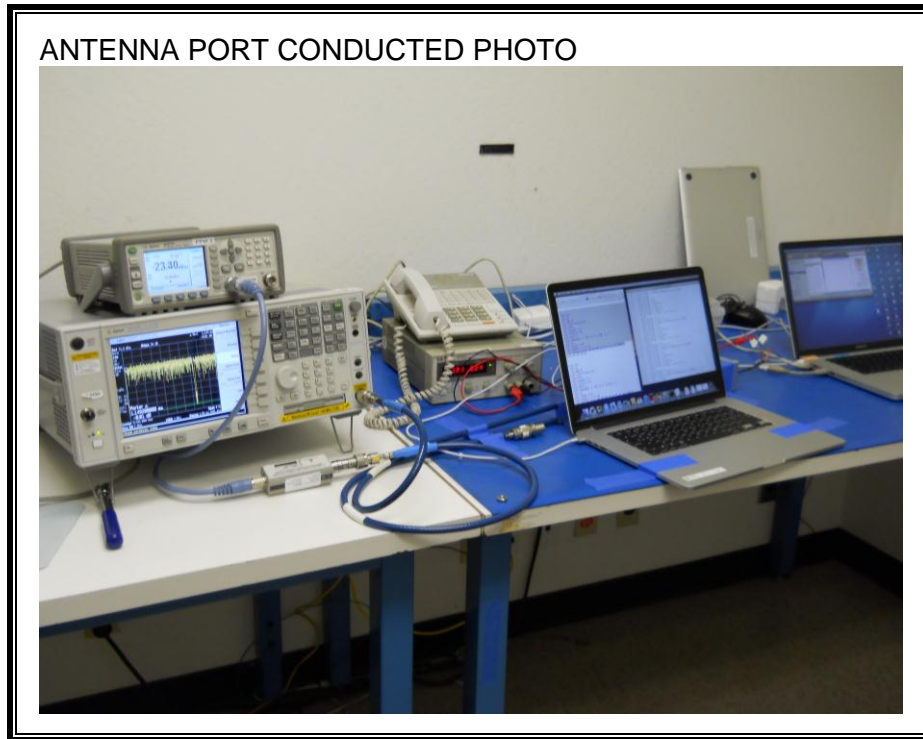

10. SETUP PHOTOS

ANTENNA PORT CONDUCTED RF MEASUREMENT SETUP

RADIATED RF MEASUREMENT SETUP ABOVE 1GHz

RADIATED RF MEASUREMENT SETUP BELOW 1GHz

POWERLINE CONDUCTED EMISSIONS MEASUREMENT SETUP

END OF REPORT