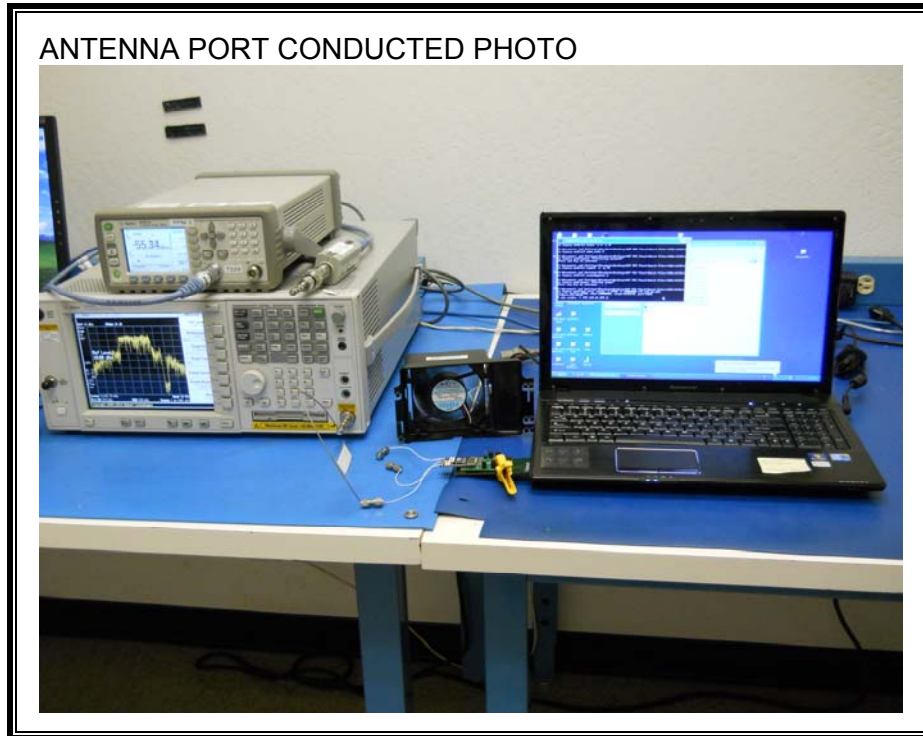

12. SETUP PHOTOS

ANTENNA PORT CONDUCTED RF MEASUREMENT SETUP

RADIATED RF MEASUREMENT SETUP ABOVE 1GHz

RADIATED RF MEASUREMENT SETUP BELOW 1GHz

DYNAMIC FREQUENCY SELECTION MEASUREMENT SETUP

DFS BACK PHOTO

POWERLINE CONDUCTED EMISSIONS MEASUREMENT SETUP