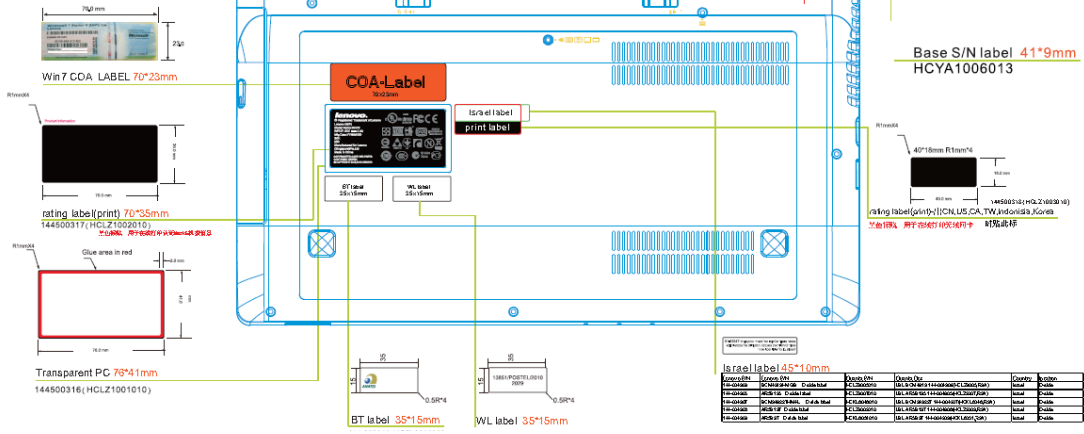

■ 144500868 (HCLZ3037010)
■ 144500869 (HCLZ3038010)

70mm
23mm
Win7 COA LABEL 70*23mm

70mm
35mm
rating label (print) 70*35mm
144500317 (HCLZ1002010)
70mm 35mm 0.50*4

70mm
41mm
Glue area in red
Transparent PC 70*41mm
144500316 (HCLZ1001010)

35mm
15mm
0.50*4
BT label 35*15mm

35mm
15mm
0.50*4
WL label 35*15mm

israel label 45*10mm

Base S/N label 41*9mm
HCYA1006013

40*18mm 8.8mm*4
18mm
israel label (print) (HCLZ1001010)
144500316 (HCLZ1001010)
40*18mm 8.8mm*4