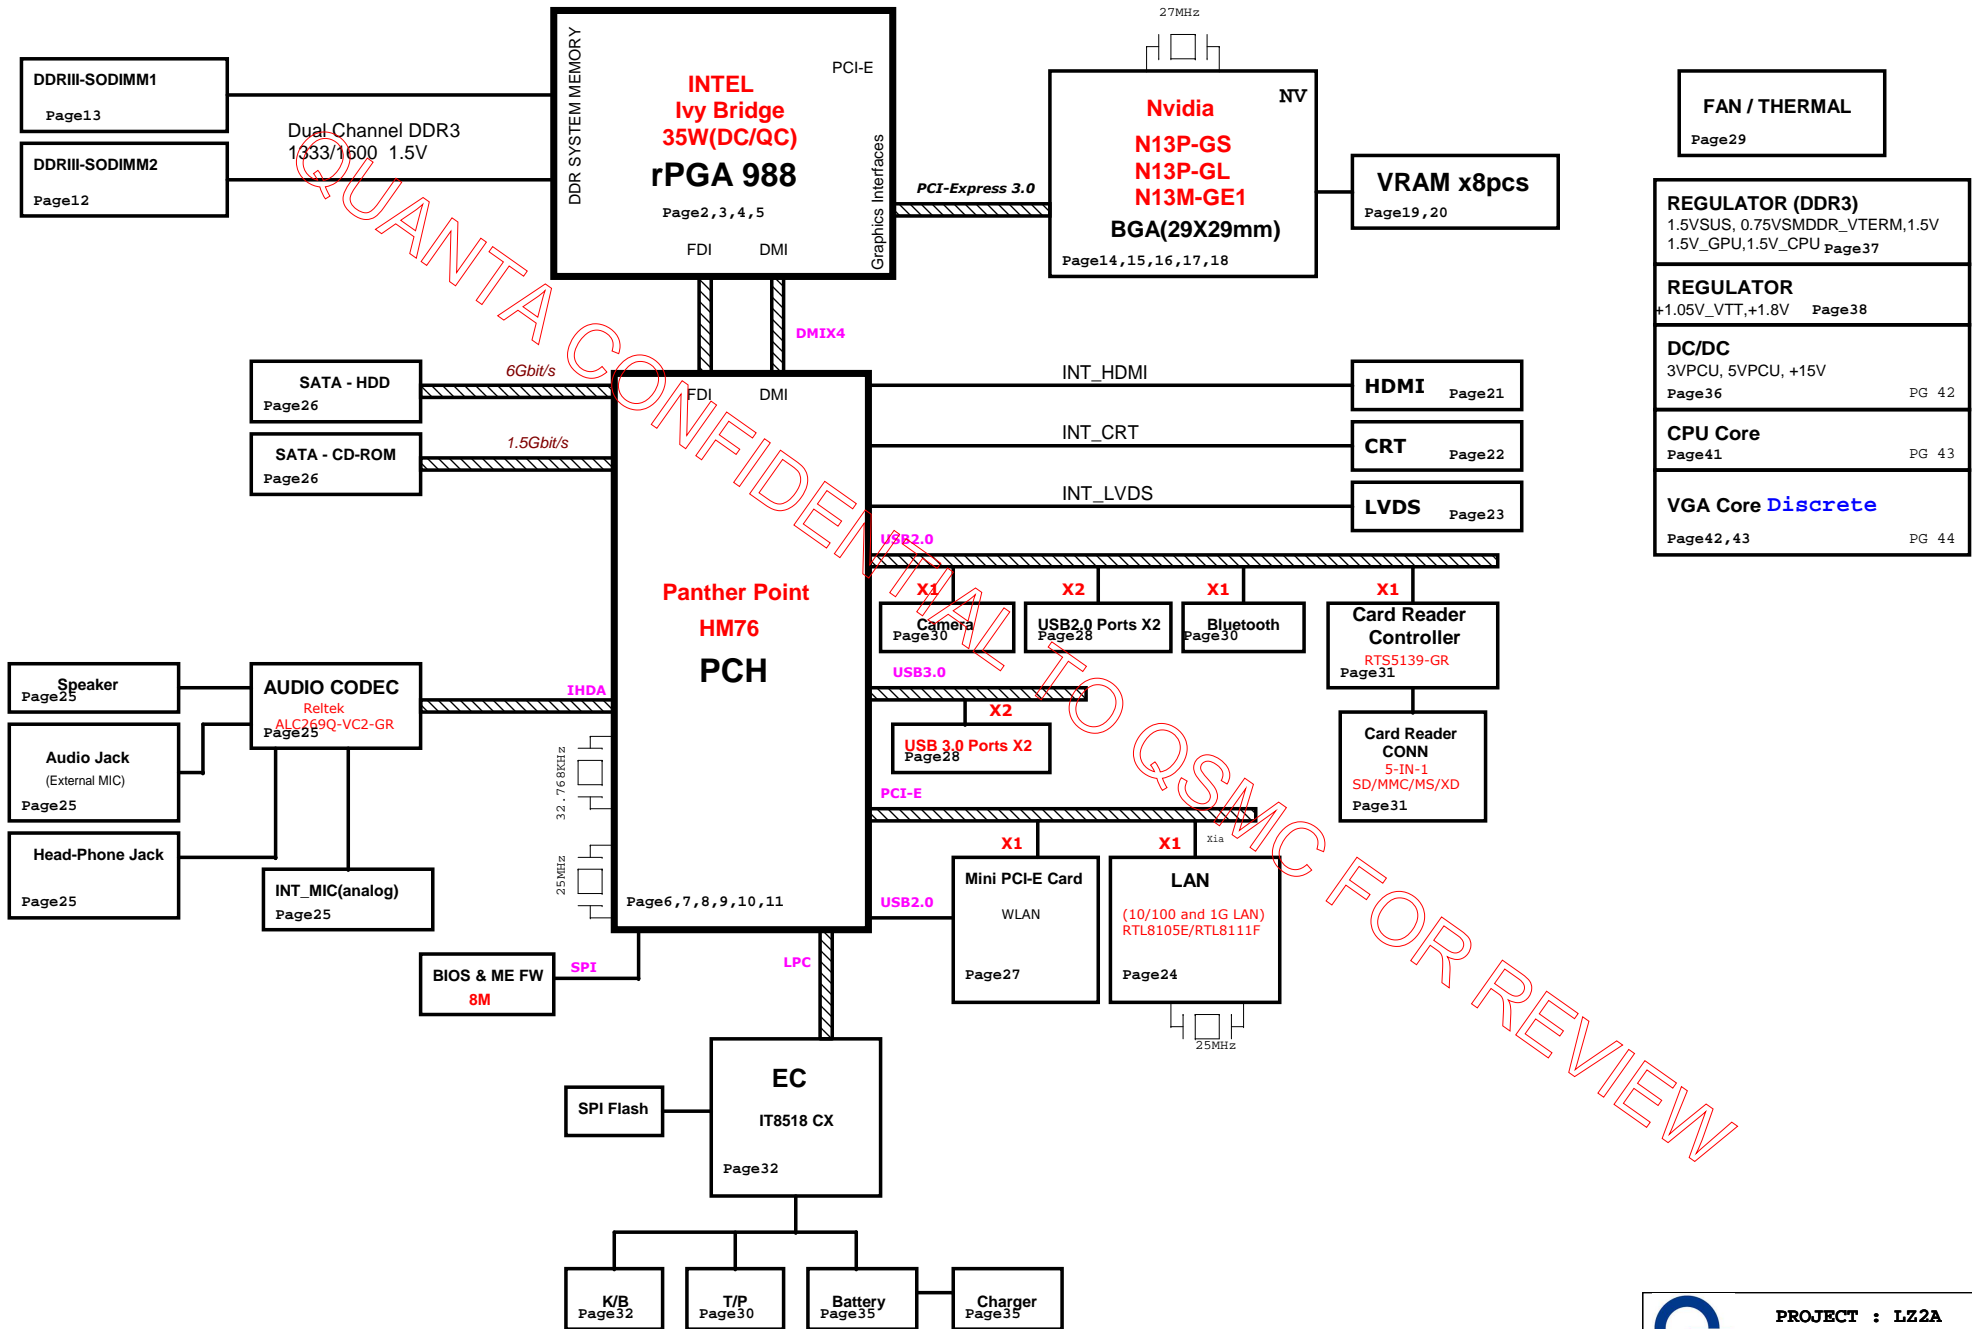

LZ2/LZ2A (Z480) Intel Chief River Platform (Optimus) Block Diagram

01

QUANTA CONFIDENTIAL TO QSMC FOR REVIEW